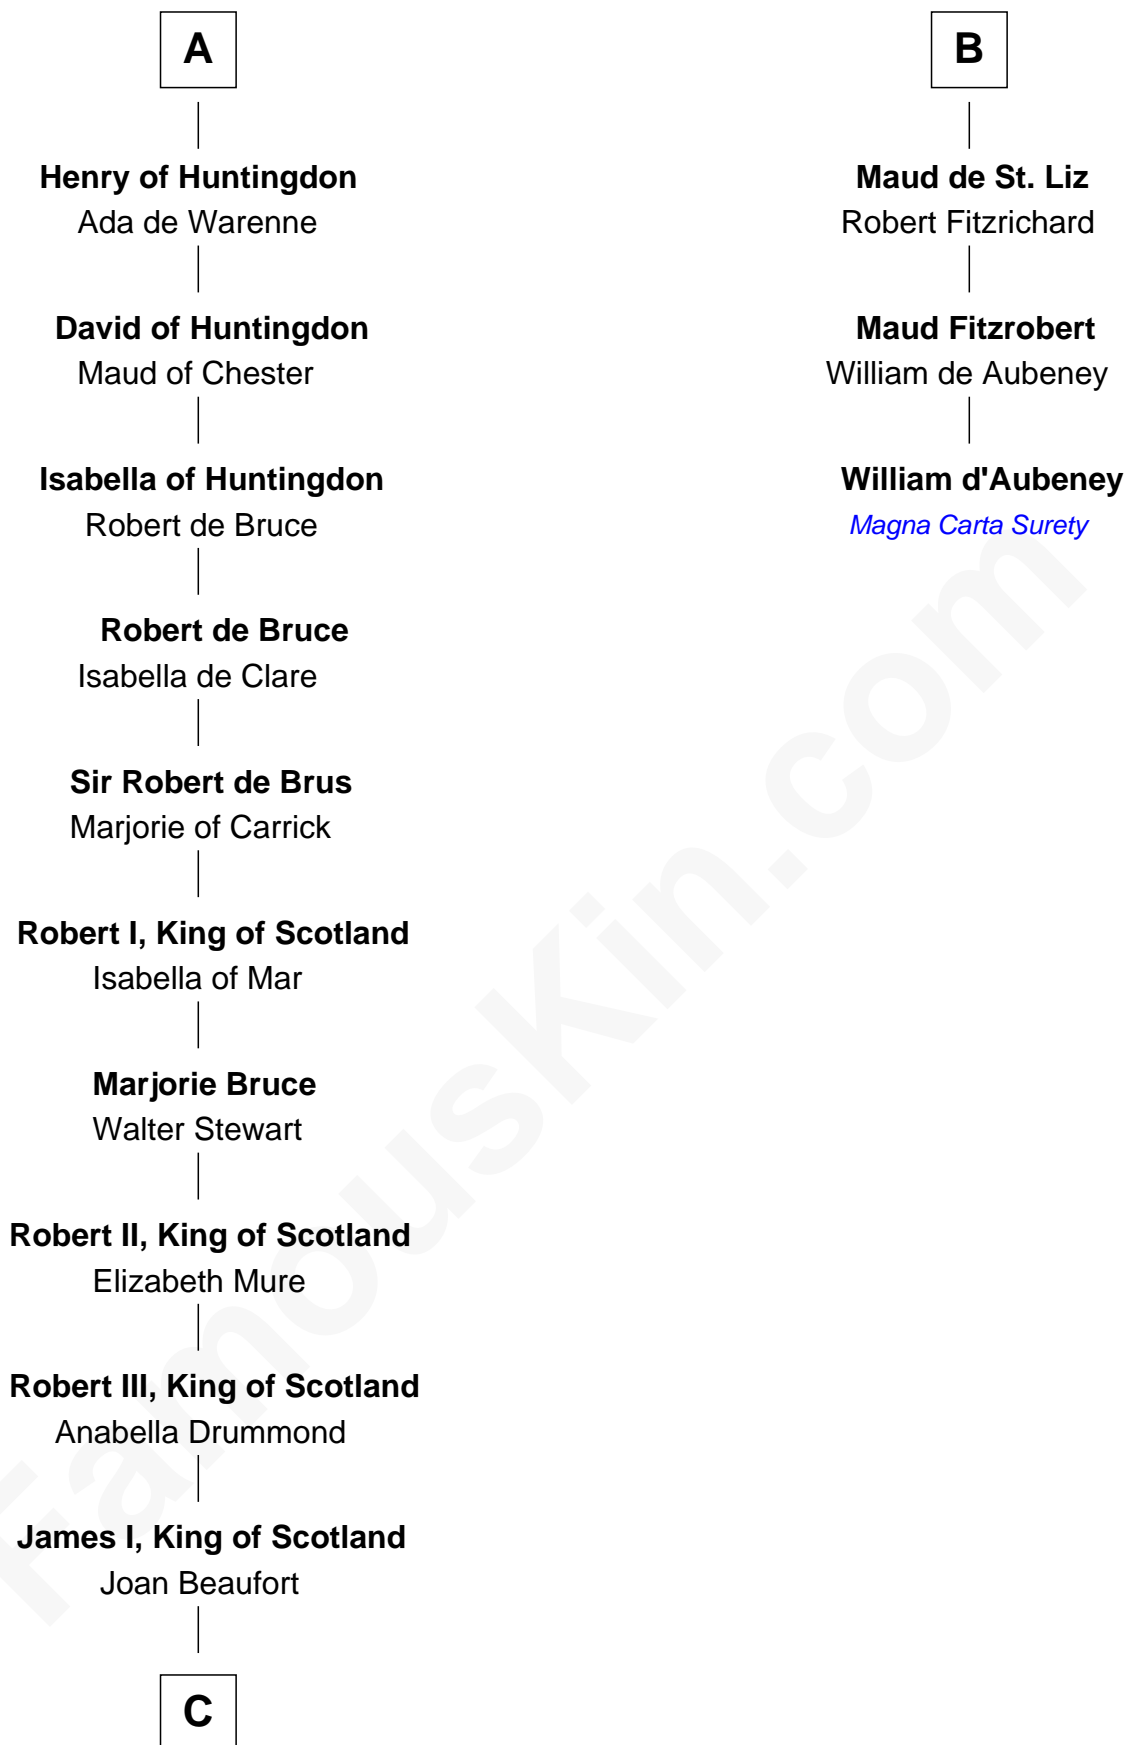

FamousKin.com Relationship Chart of

Mary Stuart

Queen of Scots

9th cousin 12 times removed of

William d'Aubenev

Magna Carta Surety

Dirk I of Holland

Geva - - - - -

Hildegarde - - - - -

Arnulf of Holland

Lutgardis of Luxemburg

Adelina of Holland

Baldwin II of Boulogne

Eustace I of Boulogne

Mathilde of Louvain

Lambert II of Lens

Adelaide of Normandy

Judith of Lens

Waltheof II of Northumbria

Maud of Northumberland

Simon I de St. Liz

B

C

James II, King of Scotland

Mary of Guelders

James III, King of Scotland

Margaret Oldenburg

James IV, King of Scotland

Margaret Tudor

James V, King of Scotland

Mary of Guise

Mary Stuart