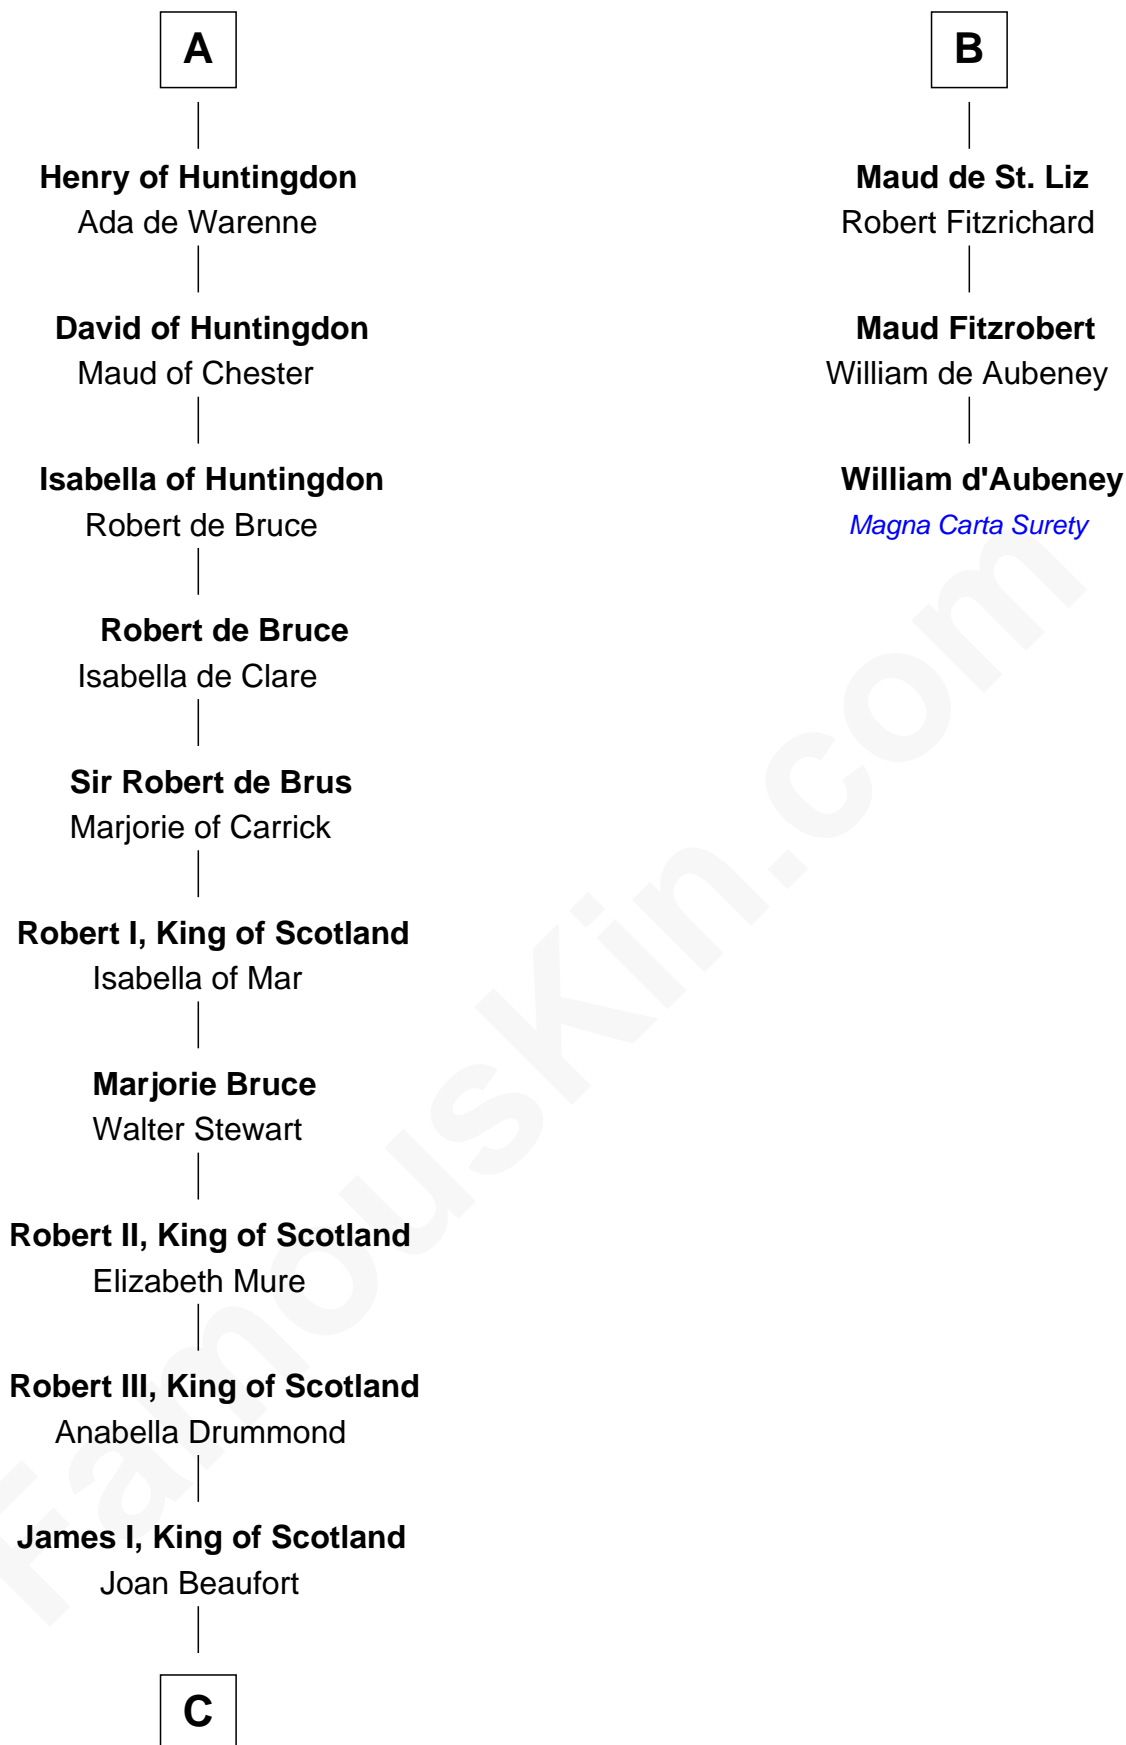

FamousKin.com Relationship Chart of

Mary Stuart

Queen of Scots

9th cousin 12 times removed of

William d'Aubenev

Magna Carta Surety

Adelolf of Boulogne

C

James II, King of Scotland

Mary of Guelders

James III, King of Scotland

Margaret Oldenburg

James IV, King of Scotland

Margaret Tudor

James V, King of Scotland

Mary of Guise

Mary Stuart

Queen of Scots