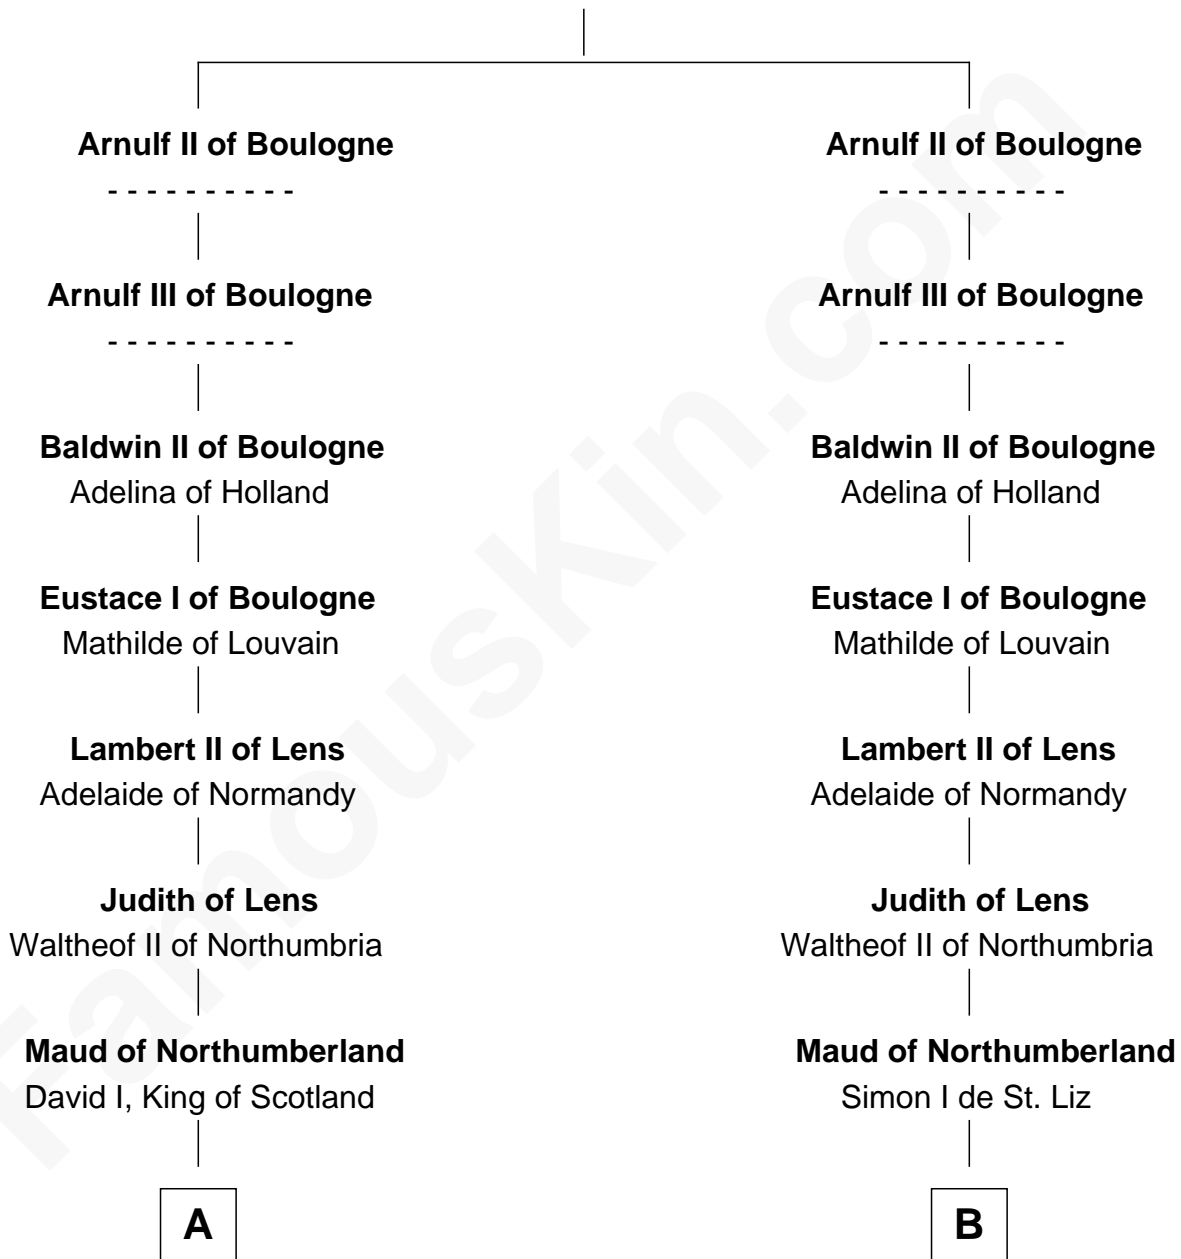

FamousKin.com Relationship Chart of

Mary Stuart

Queen of Scots

9th cousin 12 times removed of

William d'Aubenev

Magna Carta Surety

Adelolf of Boulogne

C

James II, King of Scotland

Mary of Guelders

James III, King of Scotland

Margaret Oldenburg

James IV, King of Scotland

Margaret Tudor

James V, King of Scotland

Mary of Guise

Mary Stuart

Queen of Scots