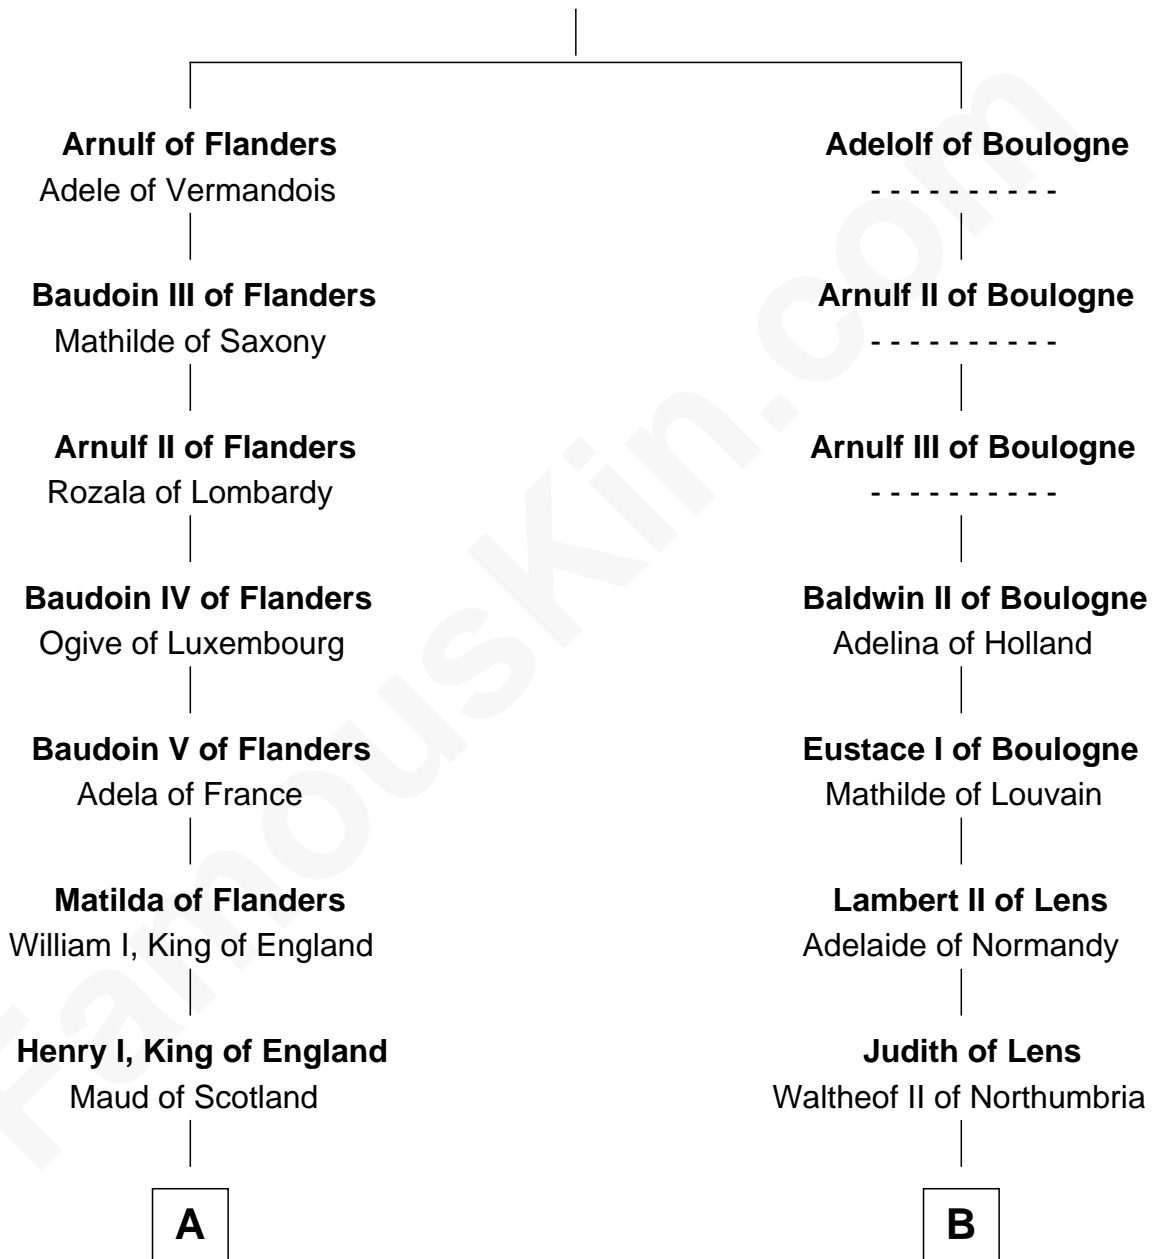

FamousKin.com Relationship Chart of

Mary Stuart

Queen of Scots

10th cousin 11 times removed of

William d'Aubenev

Magna Carta Surety

Baudouin II of Flanders

AElfthryth of Wessex

C

James II, King of Scotland

Mary of Guelders

James III, King of Scotland

Margaret Oldenburg

James IV, King of Scotland

Margaret Tudor

James V, King of Scotland

Mary of Guise

Mary Stuart

Queen of Scots

FamousKin.com