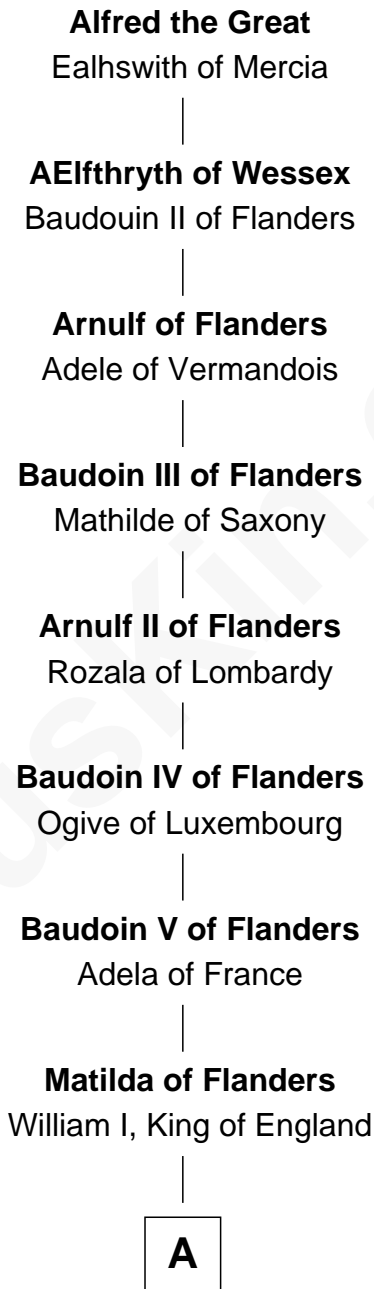

# FamousKin.com Relationship Chart of

**Mary Stuart**

*Queen of Scots*

21st Great-granddaughter of

**Alfred the Great**

*King of the Anglo-Saxons*

**A**

**Henry I, King of England**

Maud of Scotland

**Maud of England**

Geoffrey Plantagenet

**Henry II, King of England**

Eleanor of Aquitaine

**John, King of England**

Isabelle of Angoulême

**Henry III, King of England**

Eleanor of Provence

**Edward I, King of England**

Eleanor of Castile

**Edward II, King of England**

Isabella of France

**Edward III, King of England**

Philippa of Hainault

**John of Gaunt**