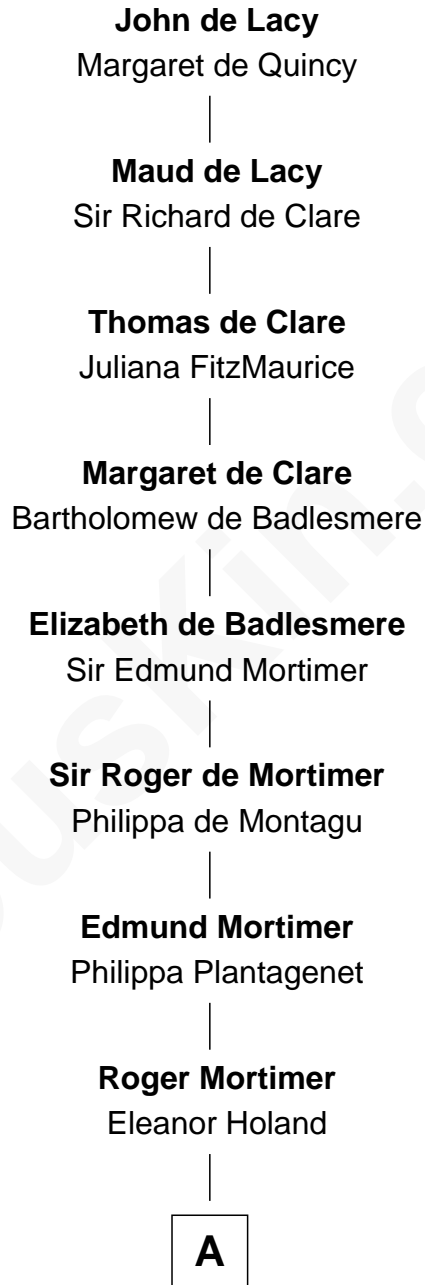

FamousKin.com Relationship Chart of

Mary Stuart

Queen of Scots

12th Great-granddaughter of

John de Lacy

Magna Carta Surety

A

—
Anne de Mortimer

Richard of York

—
Sir Richard Plantagenet

Cecily Neville

—
Edward IV, King of England

Elizabeth Woodville

—
Elizabeth of York

Henry VII, King of England

—
Margaret Tudor

James IV, King of Scotland

—
James V, King of Scotland

Mary of Guise

—
Mary Stuart

Queen of Scots