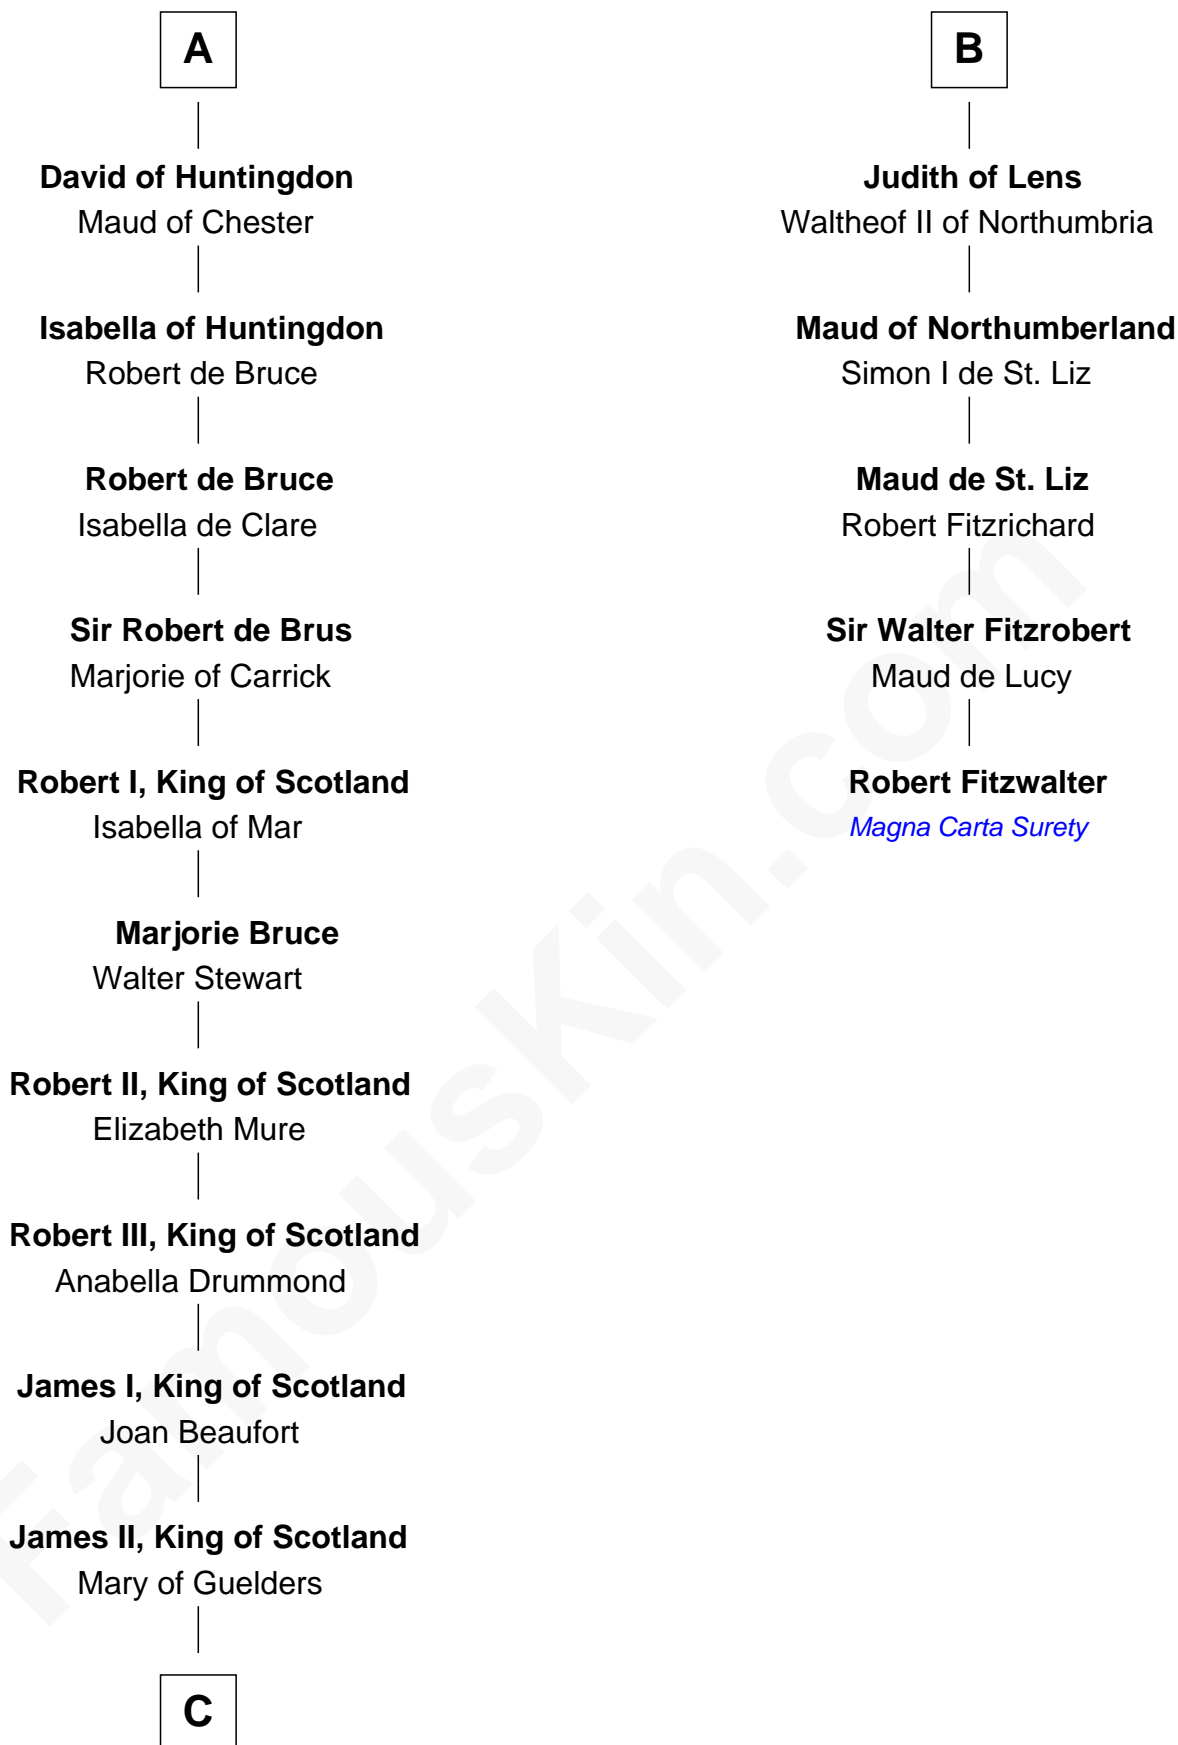

# FamousKin.com Relationship Chart of

**Mary Stuart**

*Queen of Scots*

11th cousin 9 times removed of

**Robert Fitzwalter**

*Magna Carta Surety*

FamousKin.com