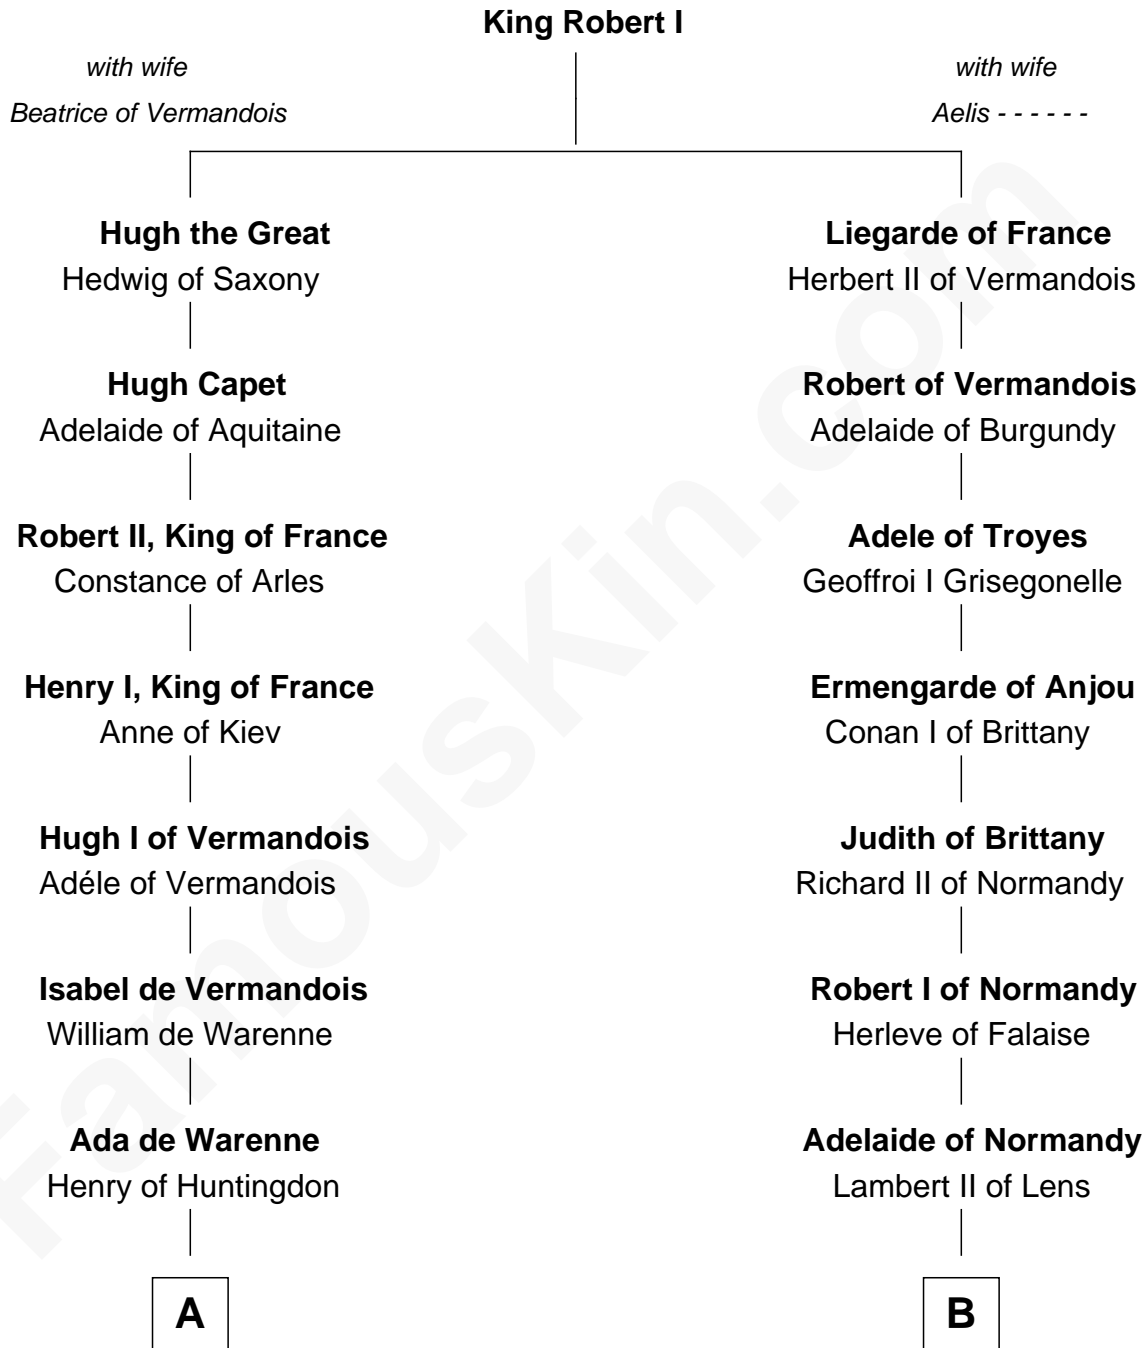

# FamousKin.com Relationship Chart of

**Mary Stuart**

*Queen of Scots*

11th cousin 9 times removed of

**Robert Fitzwalter**

*Magna Carta Surety*

FamousKin.com