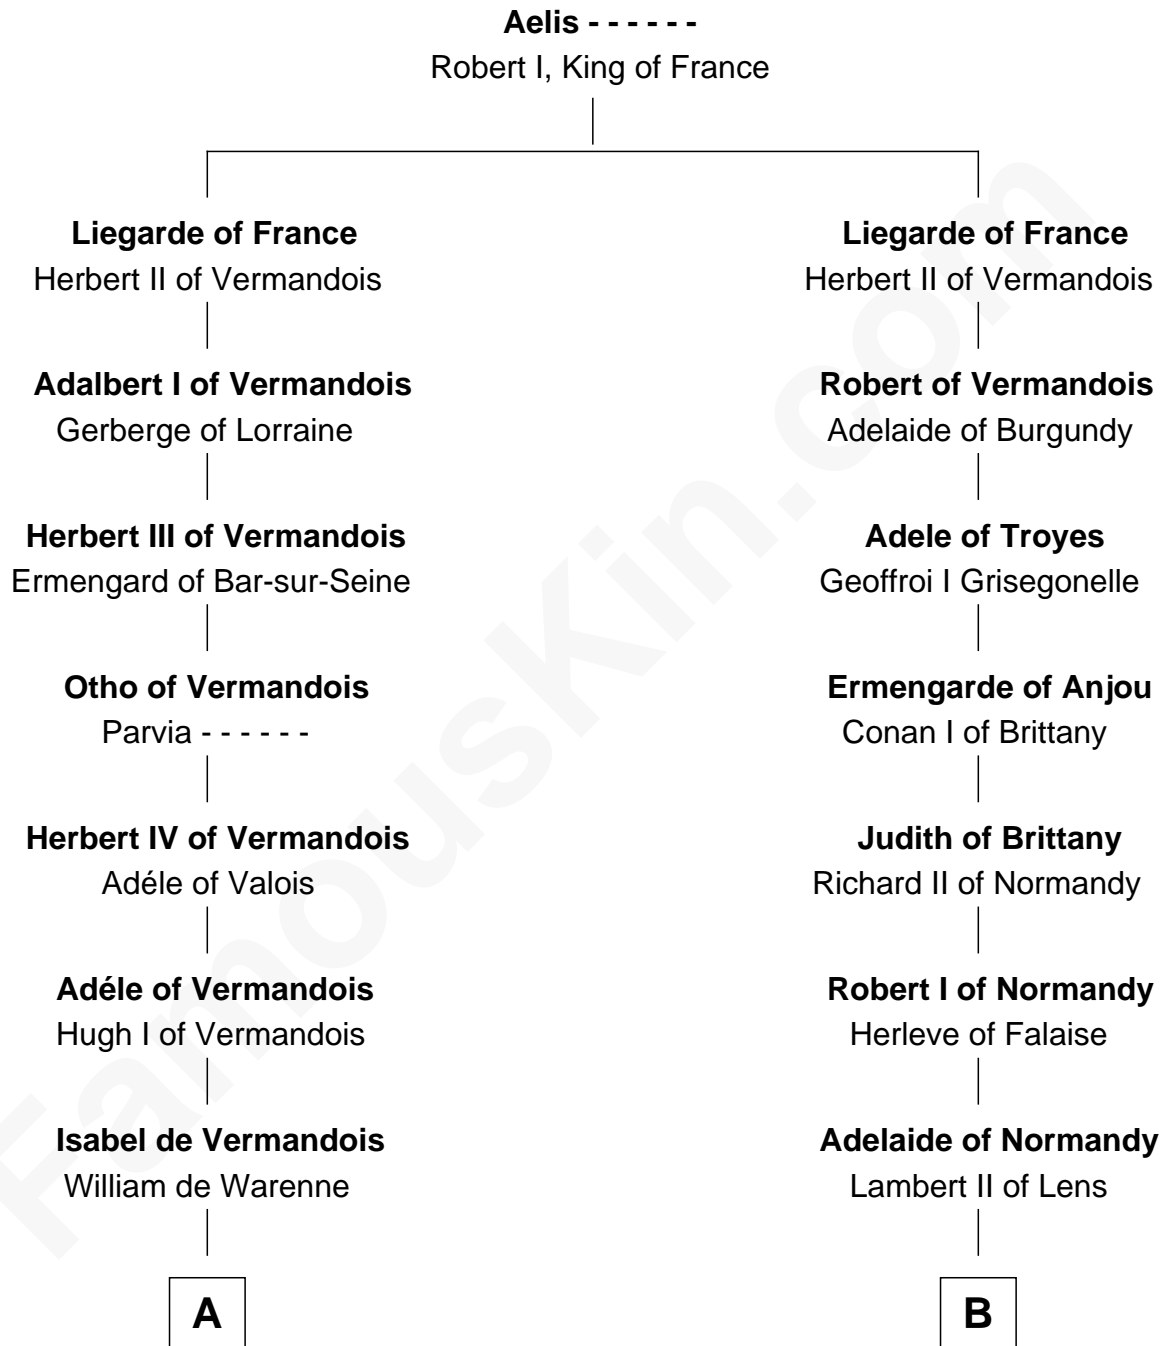

FamousKin.com Relationship Chart of

Mary Stuart

Queen of Scots

11th cousin 10 times removed of

Robert Fitzwalter

Magna Carta Surety

C

James II, King of Scotland

Mary of Guelders

James III, King of Scotland

Margaret Oldenburg

James IV, King of Scotland

Margaret Tudor

James V, King of Scotland

Mary of Guise

Mary Stuart

Queen of Scots

FamousKin.com