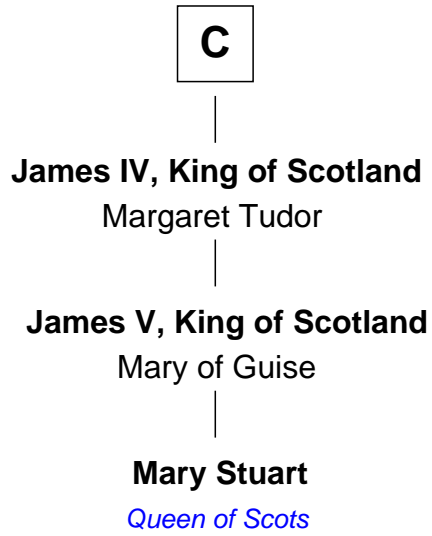

FamousKin.com Relationship Chart of

Mary Stuart

Queen of Scots

9th cousin 10 times removed of

Robert Fitzwalter

Magna Carta Surety

Fulk II of Anjou
Gerberga of Maine

Adelaide of Anjou
William I of Provence

Constance of Arles
Robert II, King of France

Henry I, King of France
Anne of Kiev

Hugh I of Vermandois
Adèle of Vermandois

Isabel de Vermandois
William de Warenne

Ada de Warenne
Henry of Huntingdon

David of Huntingdon
Maud of Chester

A

Geoffroi I Grisegonelle
Adele of Troyes

Ermengarde of Anjou
Conan I of Brittany

Judith of Brittany
Richard II of Normandy

Robert I of Normandy
Herleve of Falaise

Adelaide of Normandy
Lambert II of Lens

Judith of Lens
Waltheof II of Northumbria

Maud of Northumberland
Simon I de St. Liz

B

FamousKin.com