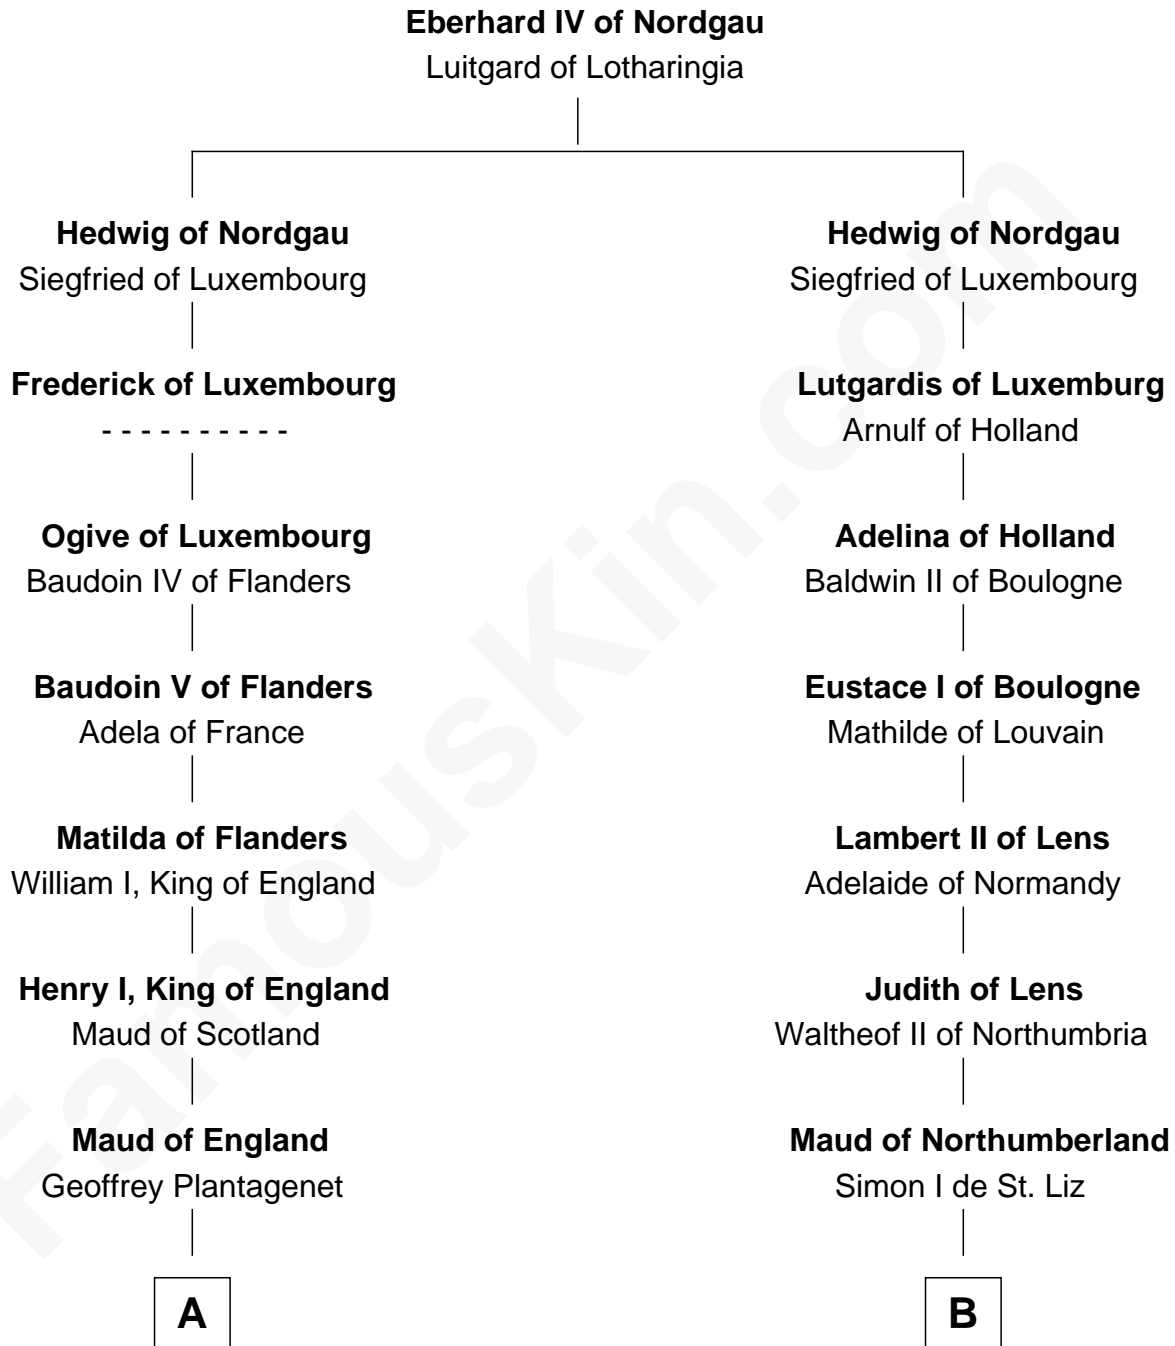

FamousKin.com Relationship Chart of

Mary Stuart

Queen of Scots

9th cousin 11 times removed of

Robert Fitzwalter

Magna Carta Surety

FamousKin.com