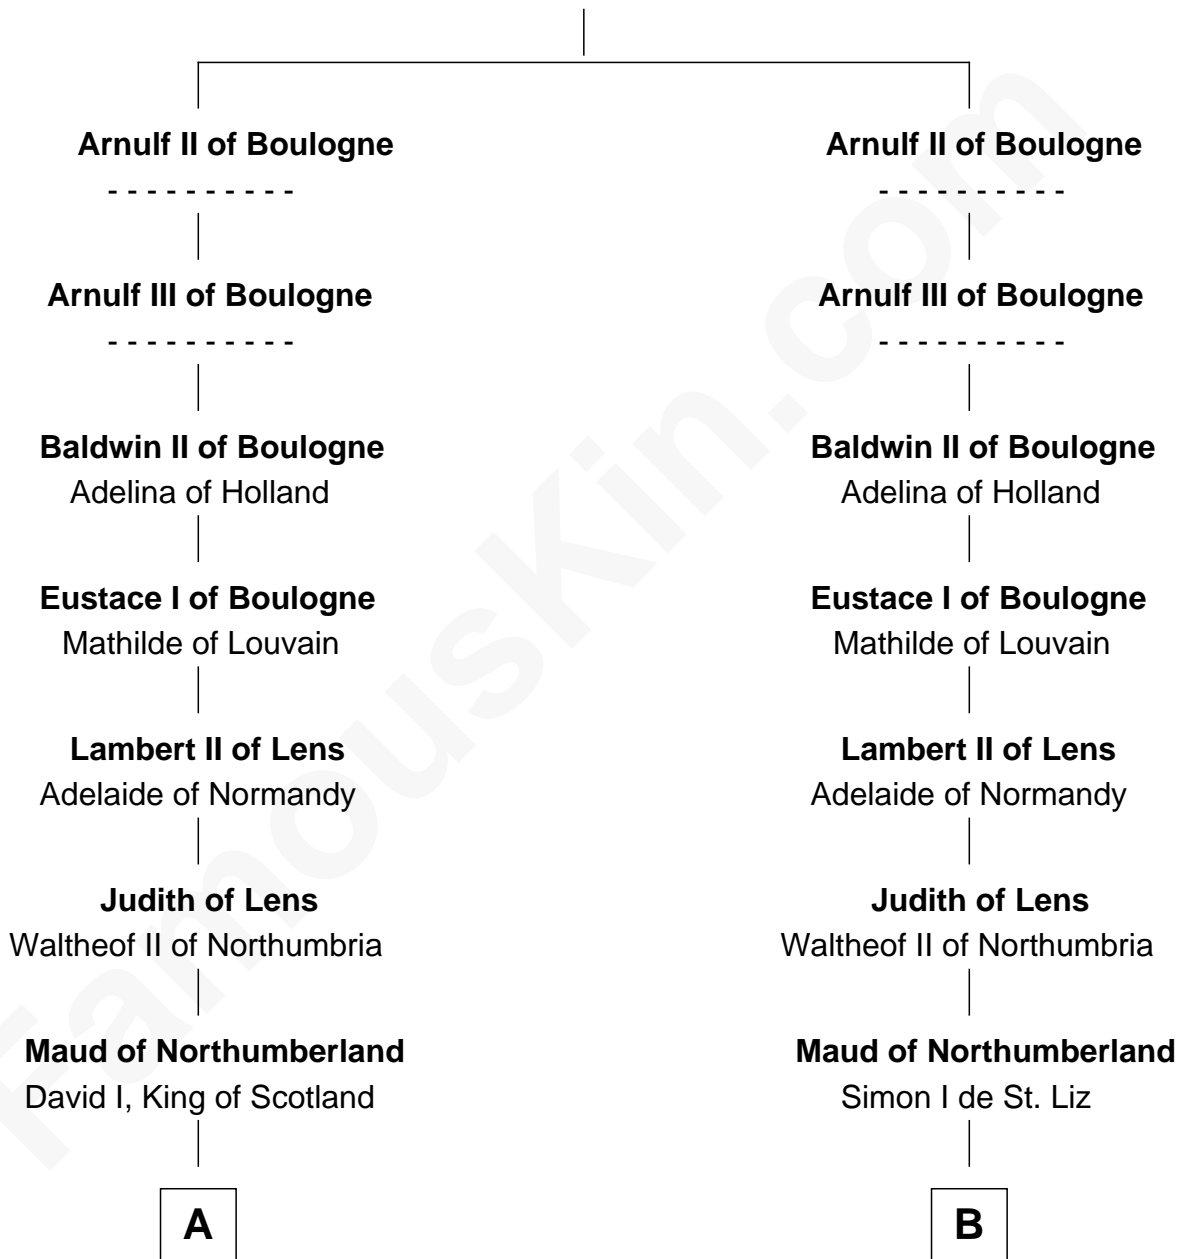

# FamousKin.com Relationship Chart of

**Mary Stuart**

*Queen of Scots*

9th cousin 12 times removed of

**Robert Fitzwalter**

*Magna Carta Surety*

**Adelolf of Boulogne**

**C**

James II, King of Scotland

Mary of Guelders

James III, King of Scotland

Margaret Oldenburg

James IV, King of Scotland

Margaret Tudor

James V, King of Scotland

Mary of Guise

**Mary Stuart**

*Queen of Scots*

FamousKin.com