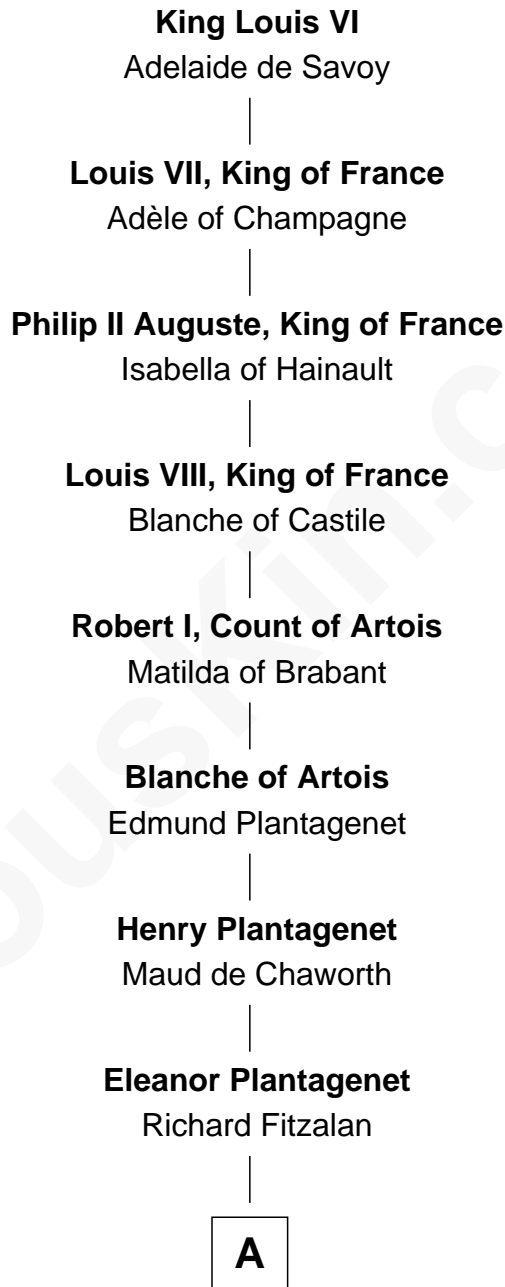

FamousKin.com Relationship Chart of

Mary Stuart

Queen of Scots

13th Great-granddaughter of

King Louis VI

King of France

A

—
Alice Fitzalan

Sir Thomas de Holand

—
Margaret de Holand

Sir John Beaufort

—
Joan Beaufort

James I, King of Scotland

—
James II, King of Scotland

Mary of Guelders

—
James III, King of Scotland

Margaret Oldenburg

—
James IV, King of Scotland

Margaret Tudor

—
James V, King of Scotland

Mary of Guise

—
Mary Stuart

Queen of Scots