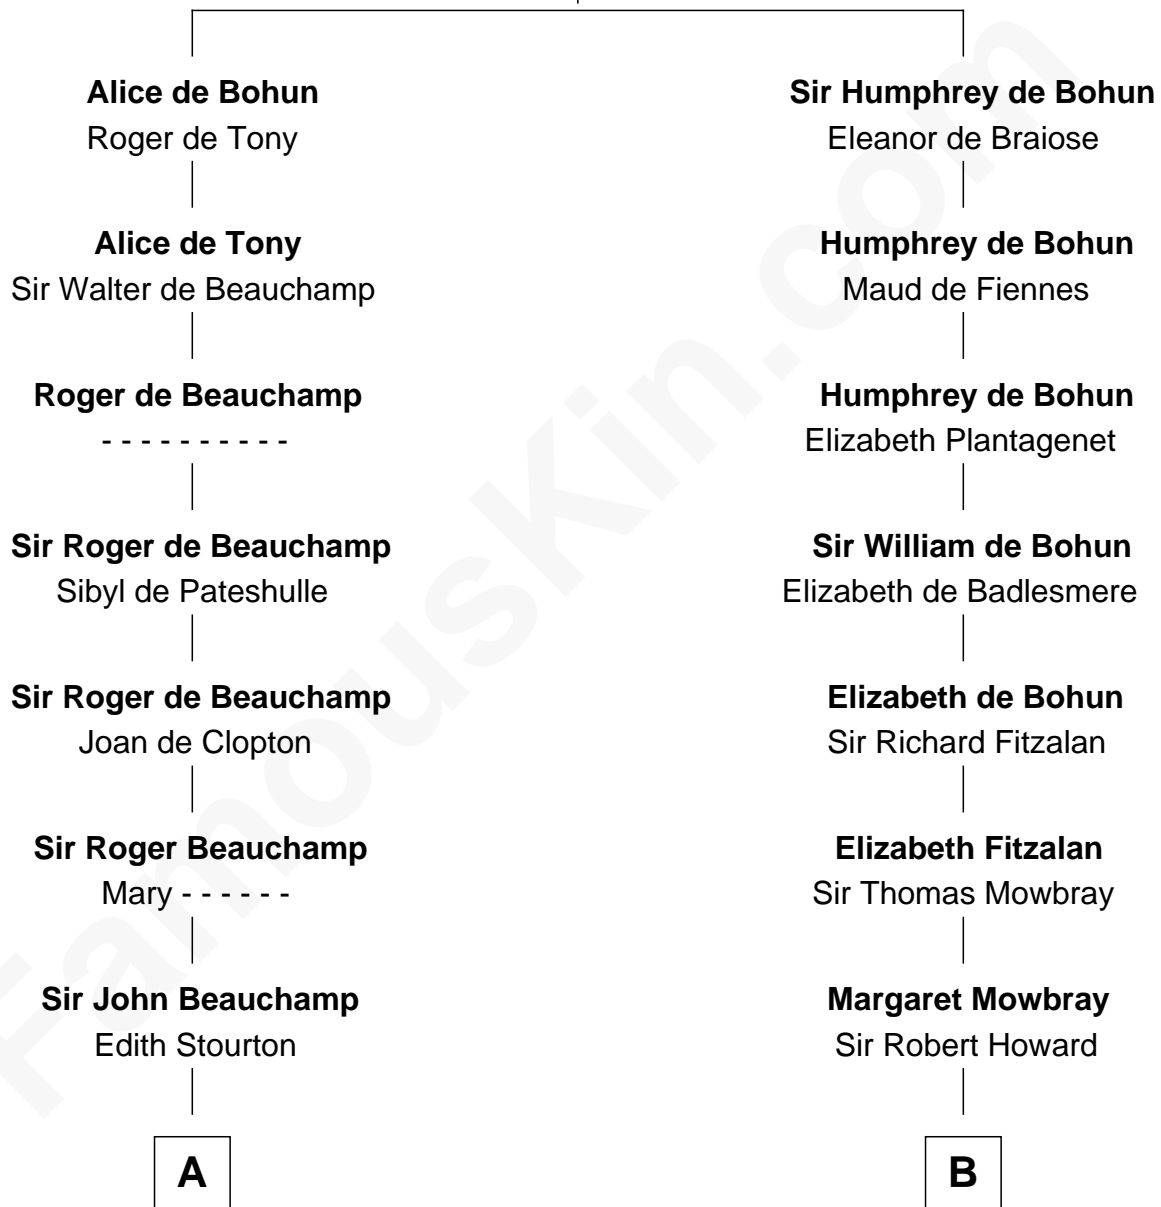

FamousKin.com Relationship Chart of

Mary Stuart
Queen of Scots

12th cousin 6 times removed of

Thomas Jefferson

3rd U.S. President and Signer of the Declaration of Independence

Sir Humphrey de Bohun
Maud of Eu

C

—
Jane Randolph

Peter Jefferson

—
Thomas Jefferson

3rd U.S. President

FamousKin.com