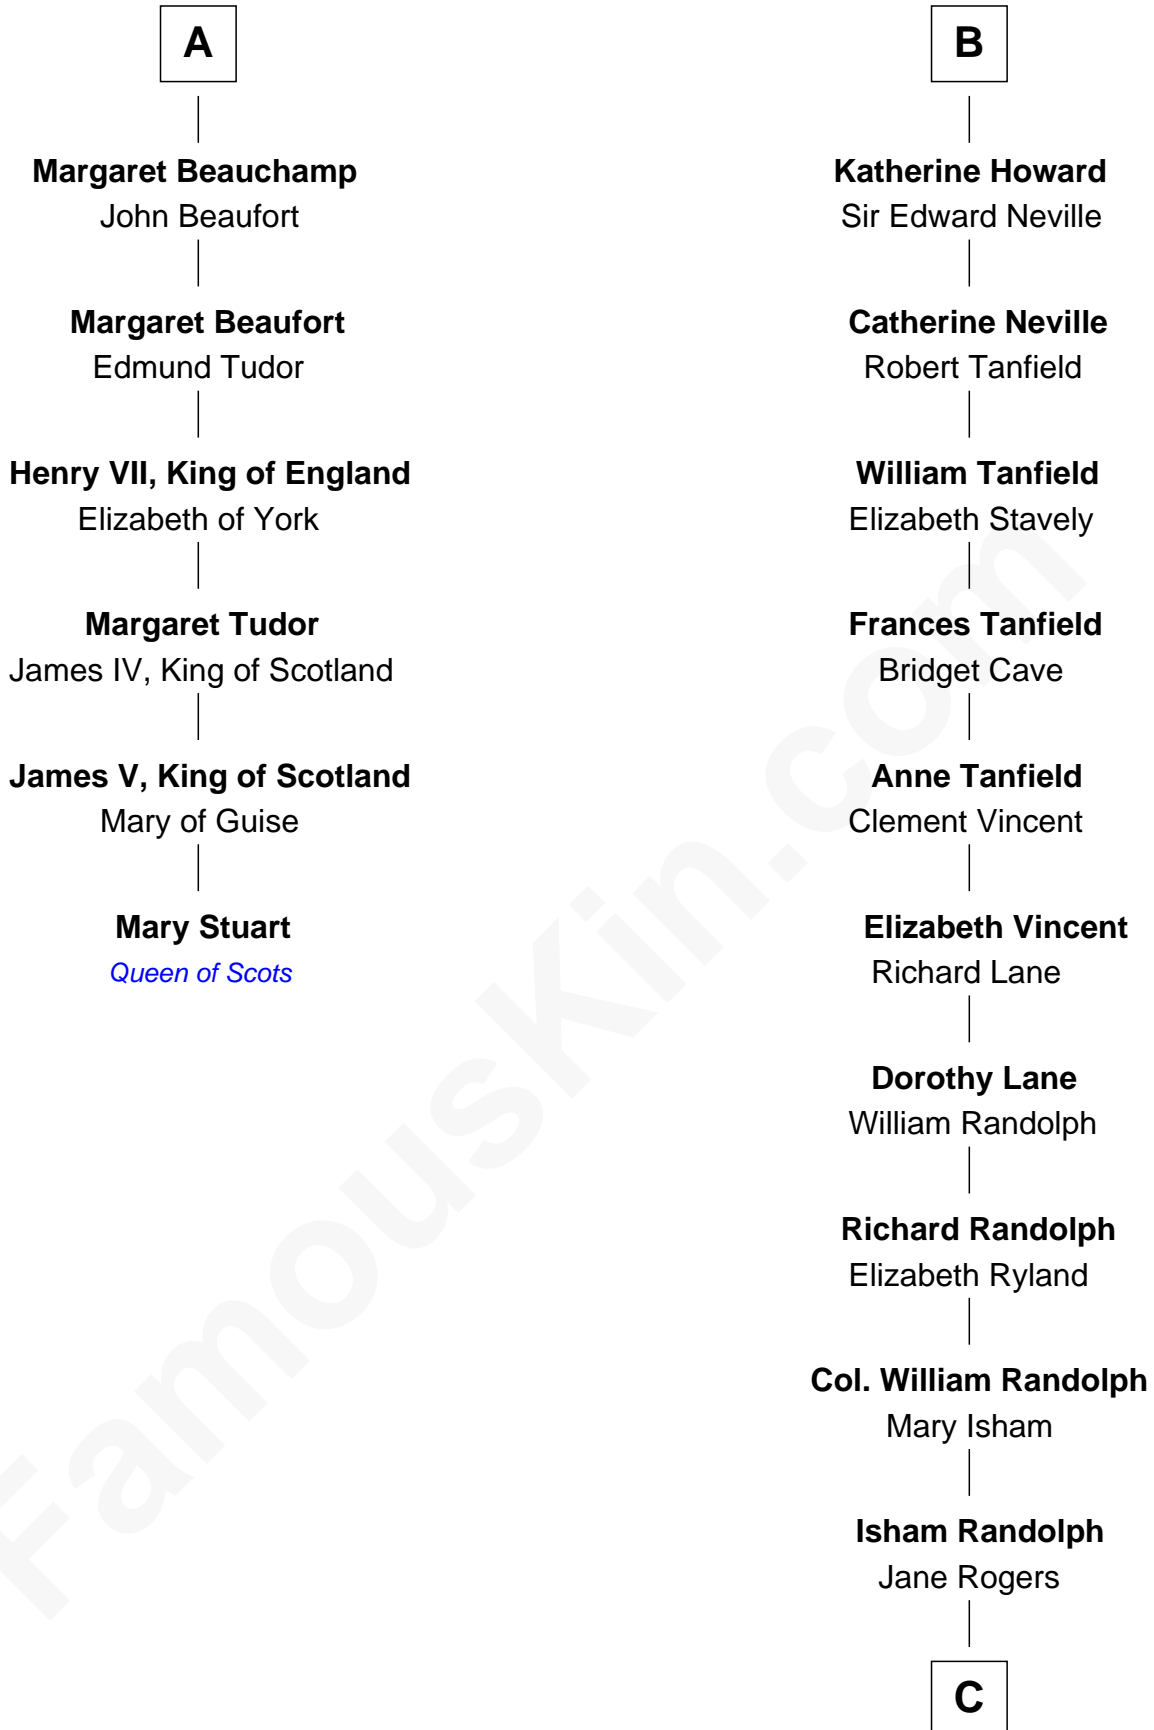

FamousKin.com Relationship Chart of

Mary Stuart
Queen of Scots

12th cousin 6 times removed of

Thomas Jefferson

3rd U.S. President and Signer of the Declaration of Independence

Sir Humphrey de Bohun
Maud of Eu

C

—
Jane Randolph

Peter Jefferson

—
Thomas Jefferson

3rd U.S. President

FamousKin.com