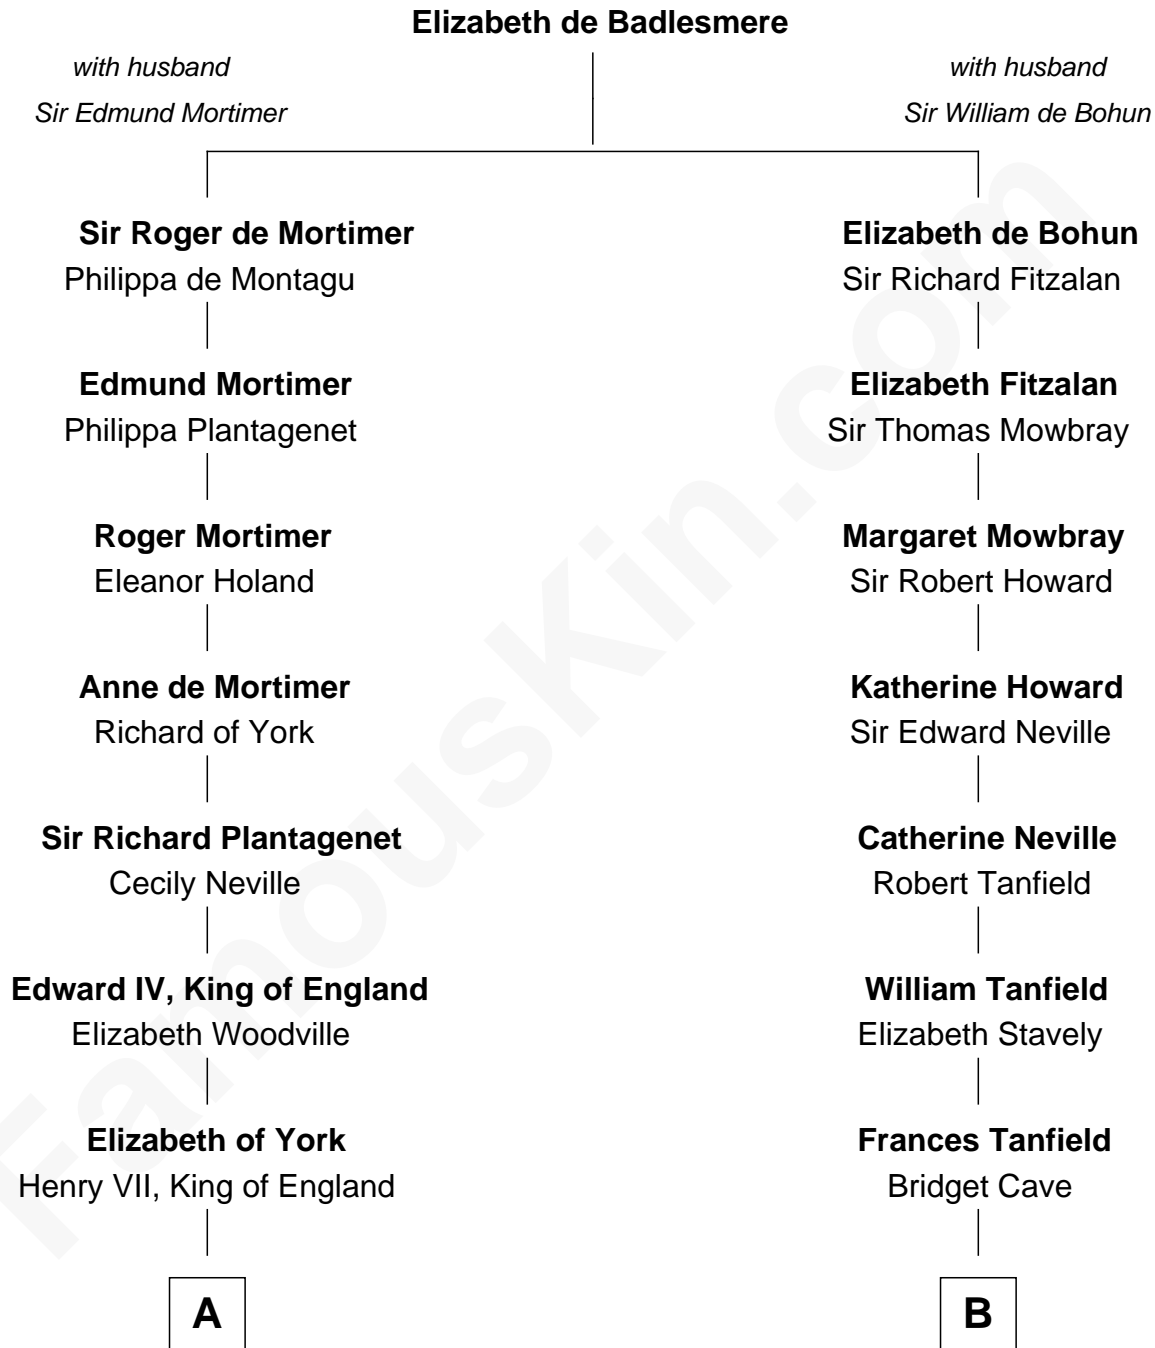

# FamousKin.com Relationship Chart of

**Mary Stuart**

*Queen of Scots*

9th cousin 5 times removed of

**Thomas Jefferson**

*3rd U.S. President and Signer of the Declaration of Independence*

**A**

**Margaret Tudor**  
James IV, King of Scotland

**James V, King of Scotland**  
Mary of Guise

**Mary Stuart**  
*Queen of Scots*

**B**

**Anne Tanfield**  
Clement Vincent

**Elizabeth Vincent**  
Richard Lane

**Dorothy Lane**  
William Randolph

**Richard Randolph**  
Elizabeth Ryland

**Col. William Randolph**  
Mary Isham

**Isham Randolph**  
Jane Rogers

**Jane Randolph**  
Peter Jefferson

**Thomas Jefferson**  
*3rd U.S. President*