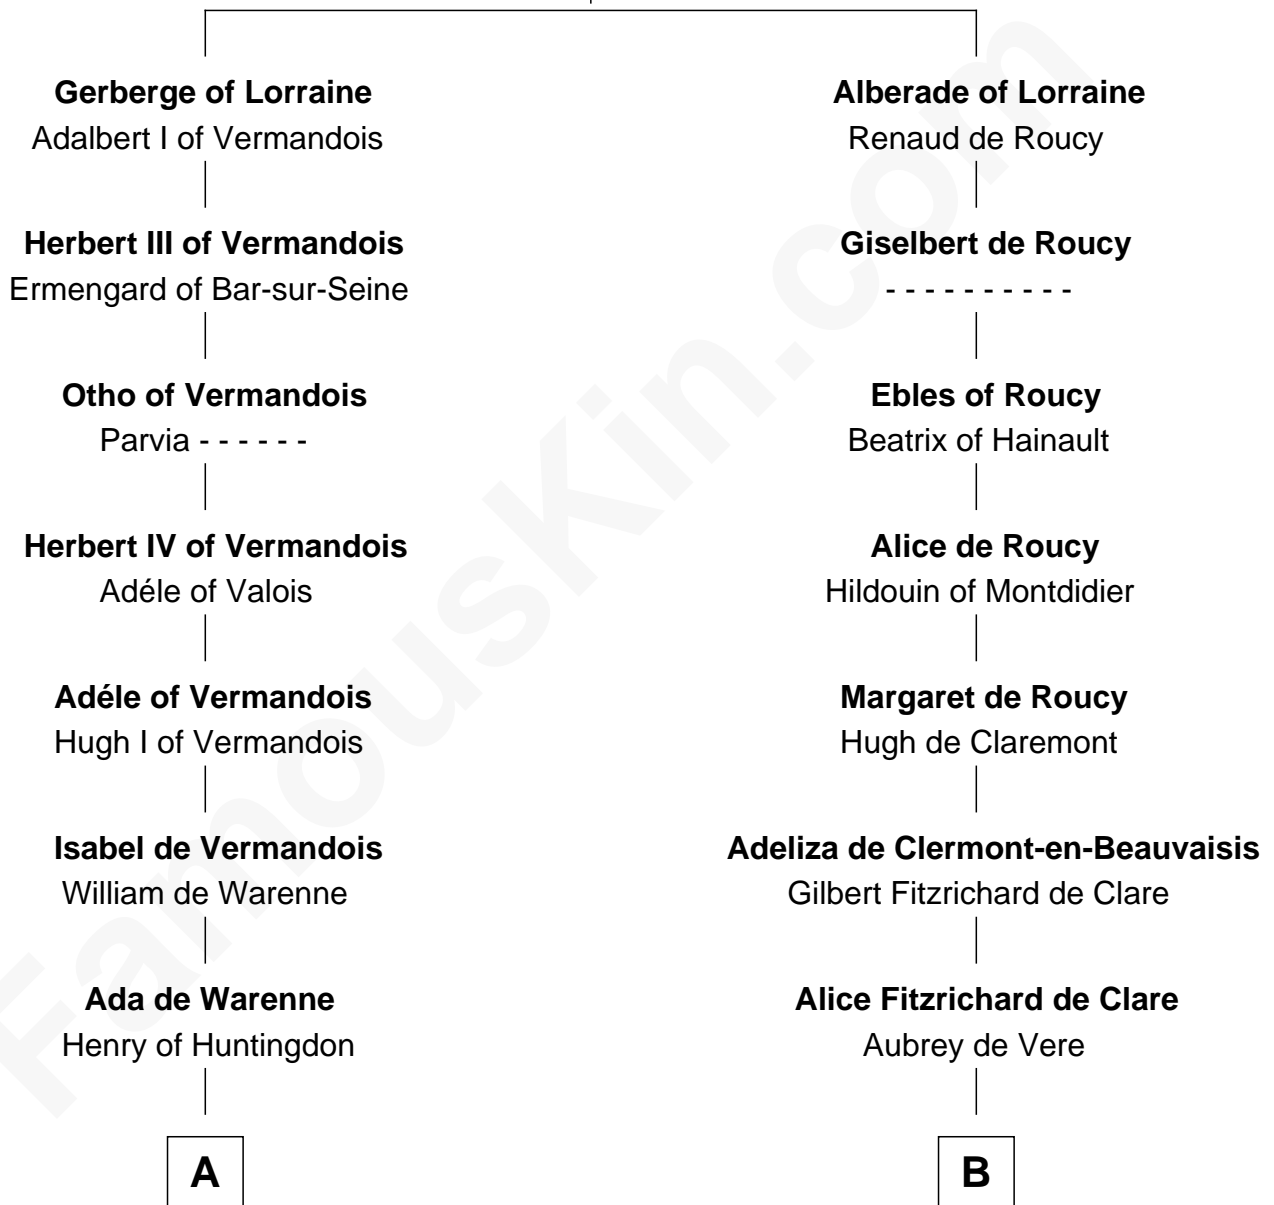

FamousKin.com Relationship Chart of

Mary Stuart

Queen of Scots

10th cousin 10 times removed of

William de Lanvallay

Magna Carta Surety

Giselbert of Lorraine

Gerberga of Saxony

FamousKin.com