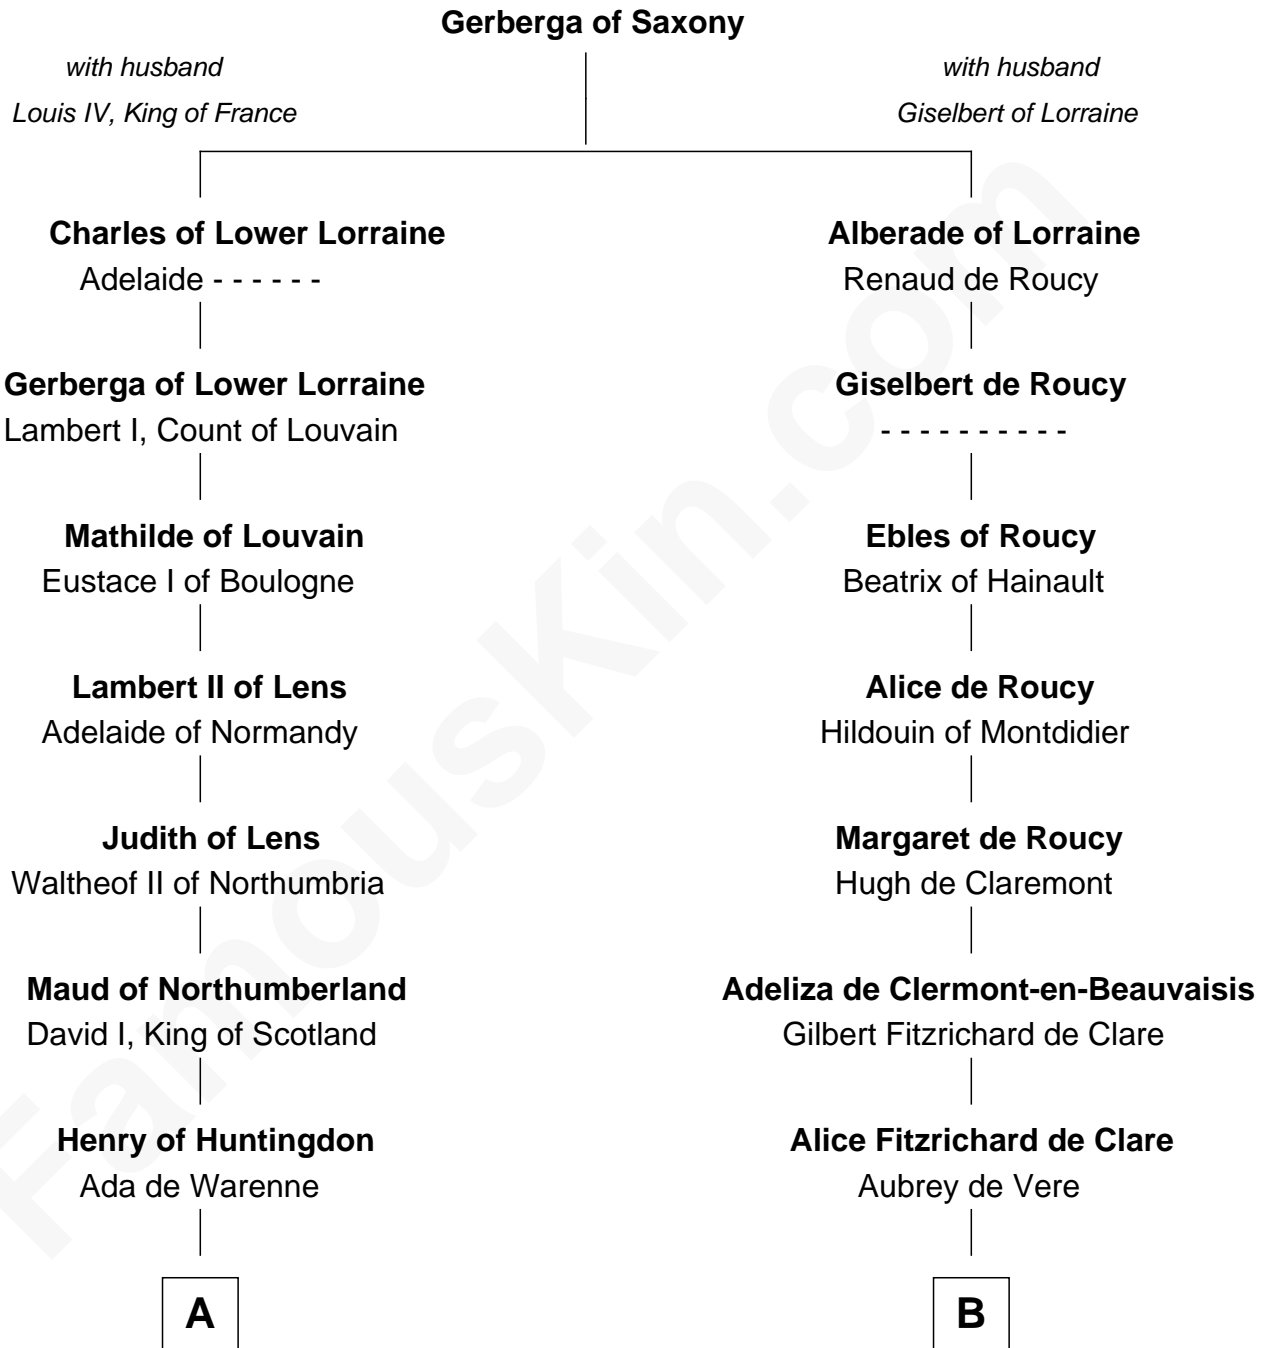

# FamousKin.com Relationship Chart of

**Mary Stuart**  
*Queen of Scots*

10th cousin 10 times removed of

**William de Lanvallay**  
*Magna Carta Surety*

FamousKin.com