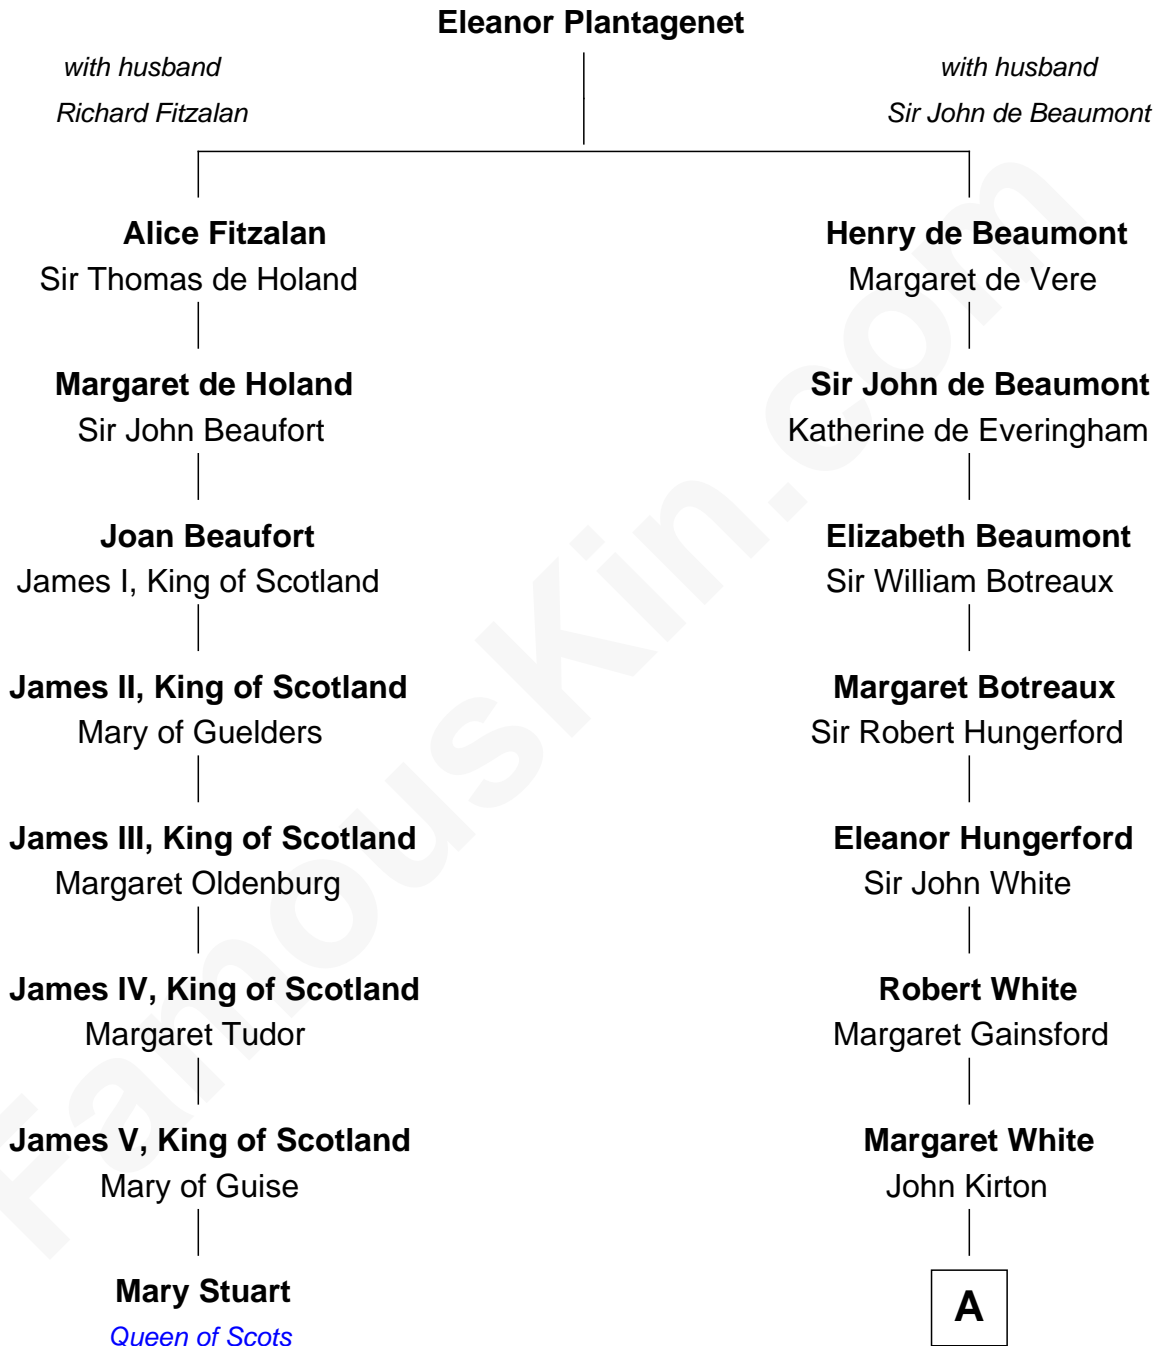

FamousKin.com

Relationship Chart of

Mary Stuart

Queen of Scots

7th cousin 14 times removed of

Thomas J. Watson, Jr.
President and CEO of I.B.M.

A

Stephen Kirton

Margaret Offley

Thomas Kirton

Mary Sadler

Mary Kirton

Robert Rainsford

Edward Rainsford

Mary - - - - -

Mary Rainsford