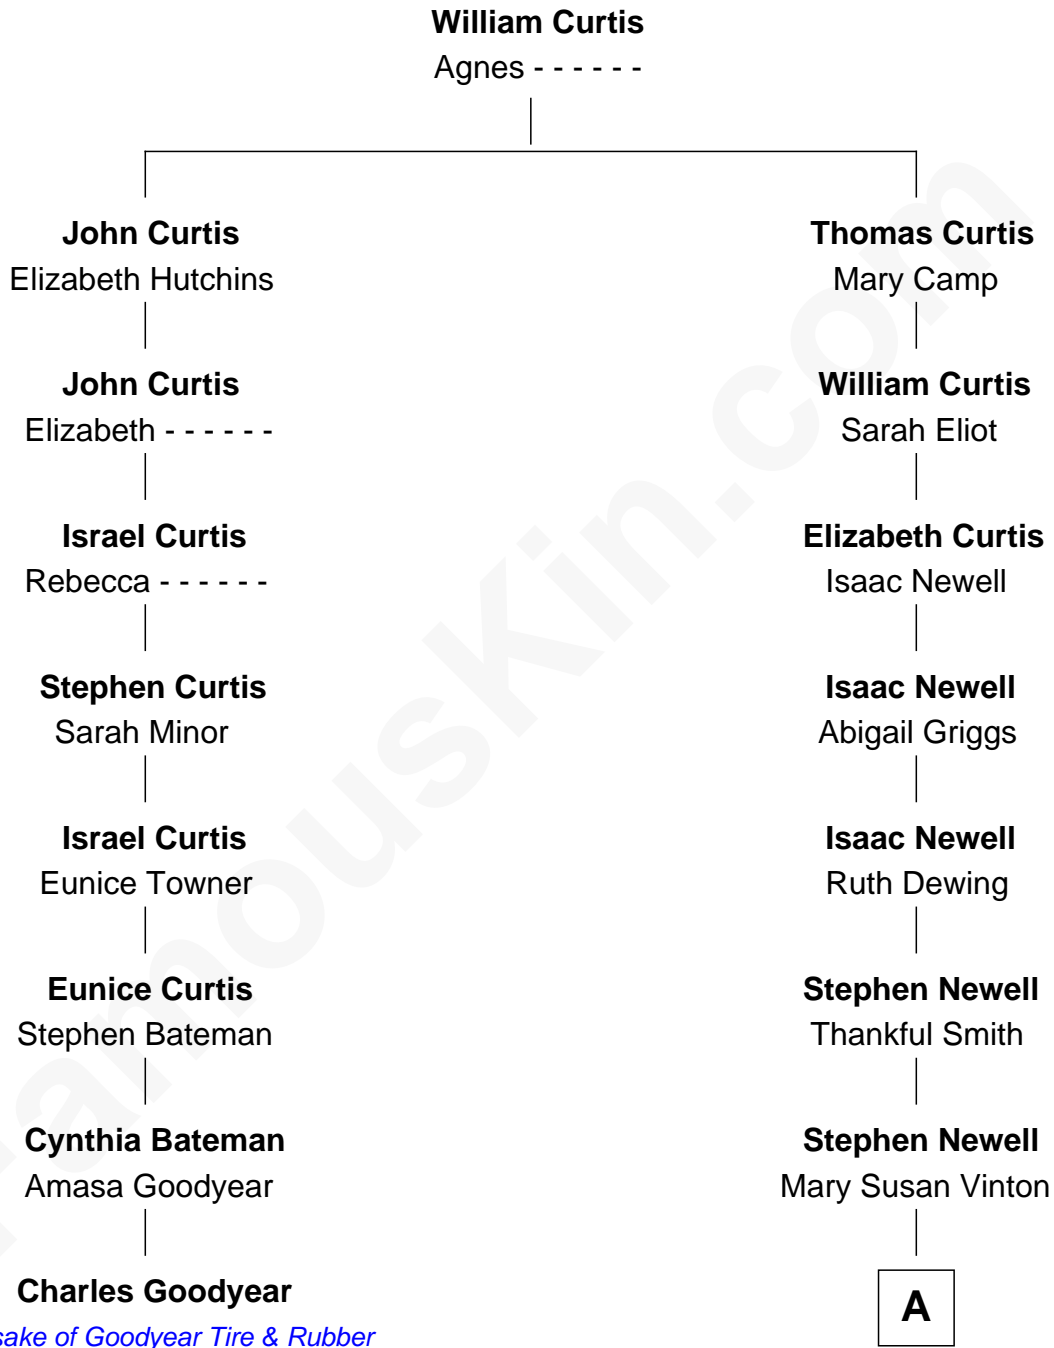

FamousKin.com

Relationship Chart of

Charles Goodyear

Inventor, and namesake of the Goodyear Tire & Rubber Co.

7th cousin 3 times removed of

Tim Daly

Movie, Television and Stage Actor

A

Charles Henry Newell

Ida Mae Pierce

Rev. John Pierce Newell

Maria Hope St. Clair

Mary Hope Newell

James Firman Daly

Tim Daly

Movie, Television and Stage Actor