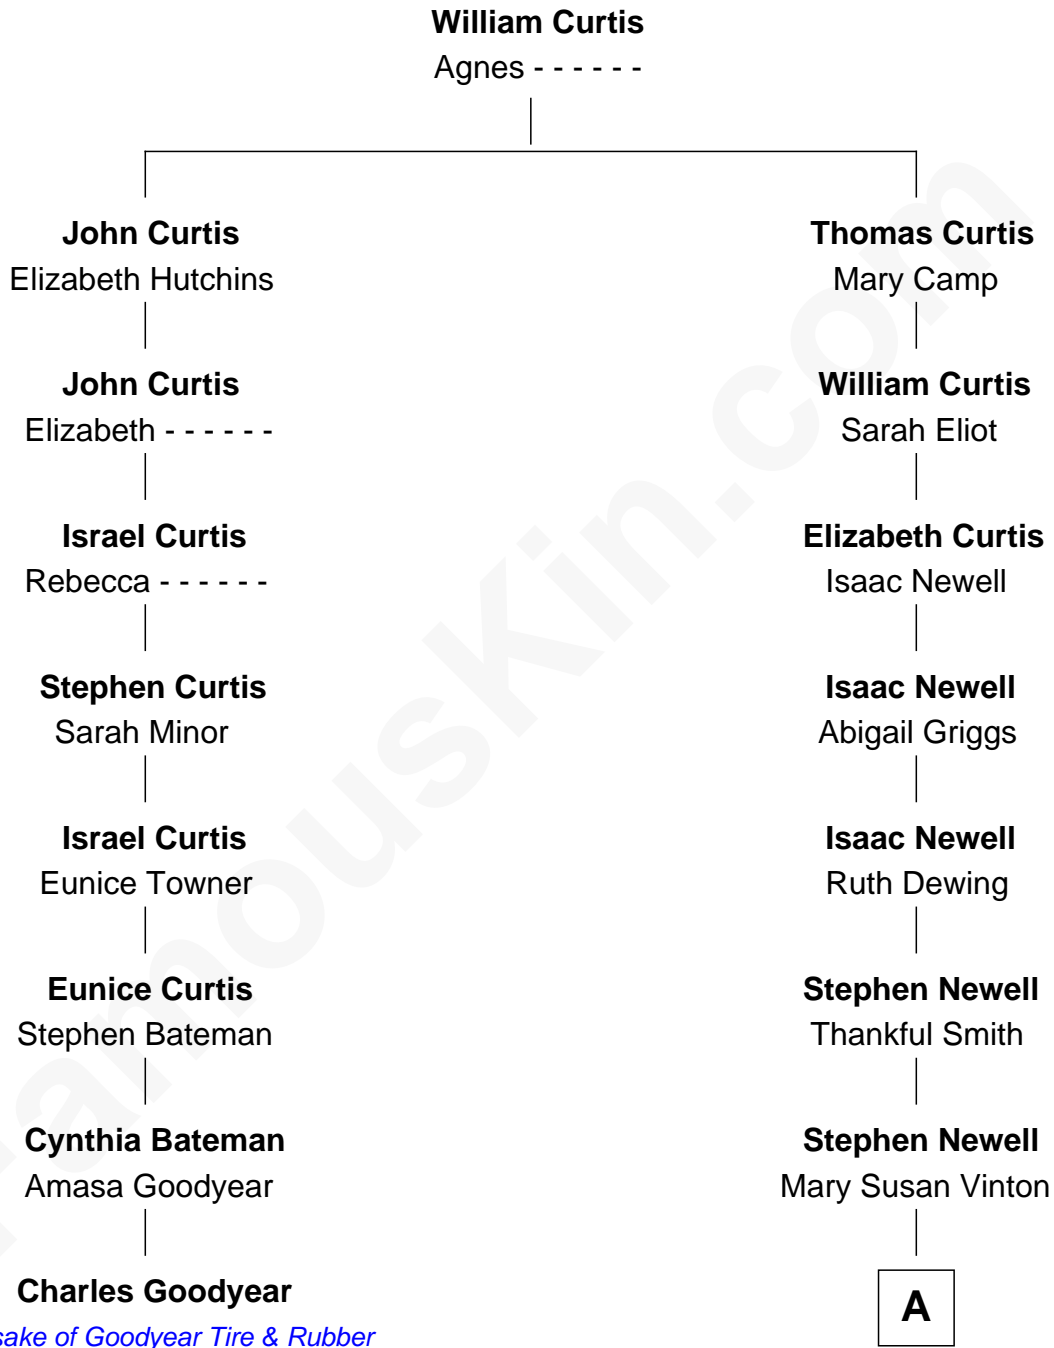

# FamousKin.com

## Relationship Chart of

### Charles Goodyear

*Inventor, and namesake of the Goodyear Tire & Rubber Co.*

**7th cousin 3 times removed of**

### Tyne Daly

*Movie, Television, and Stage Actress*

**A**

Charles Henry Newell

Ida Mae Pierce

Rev. John Pierce Newell

Maria Hope St. Clair

Mary Hope Newell