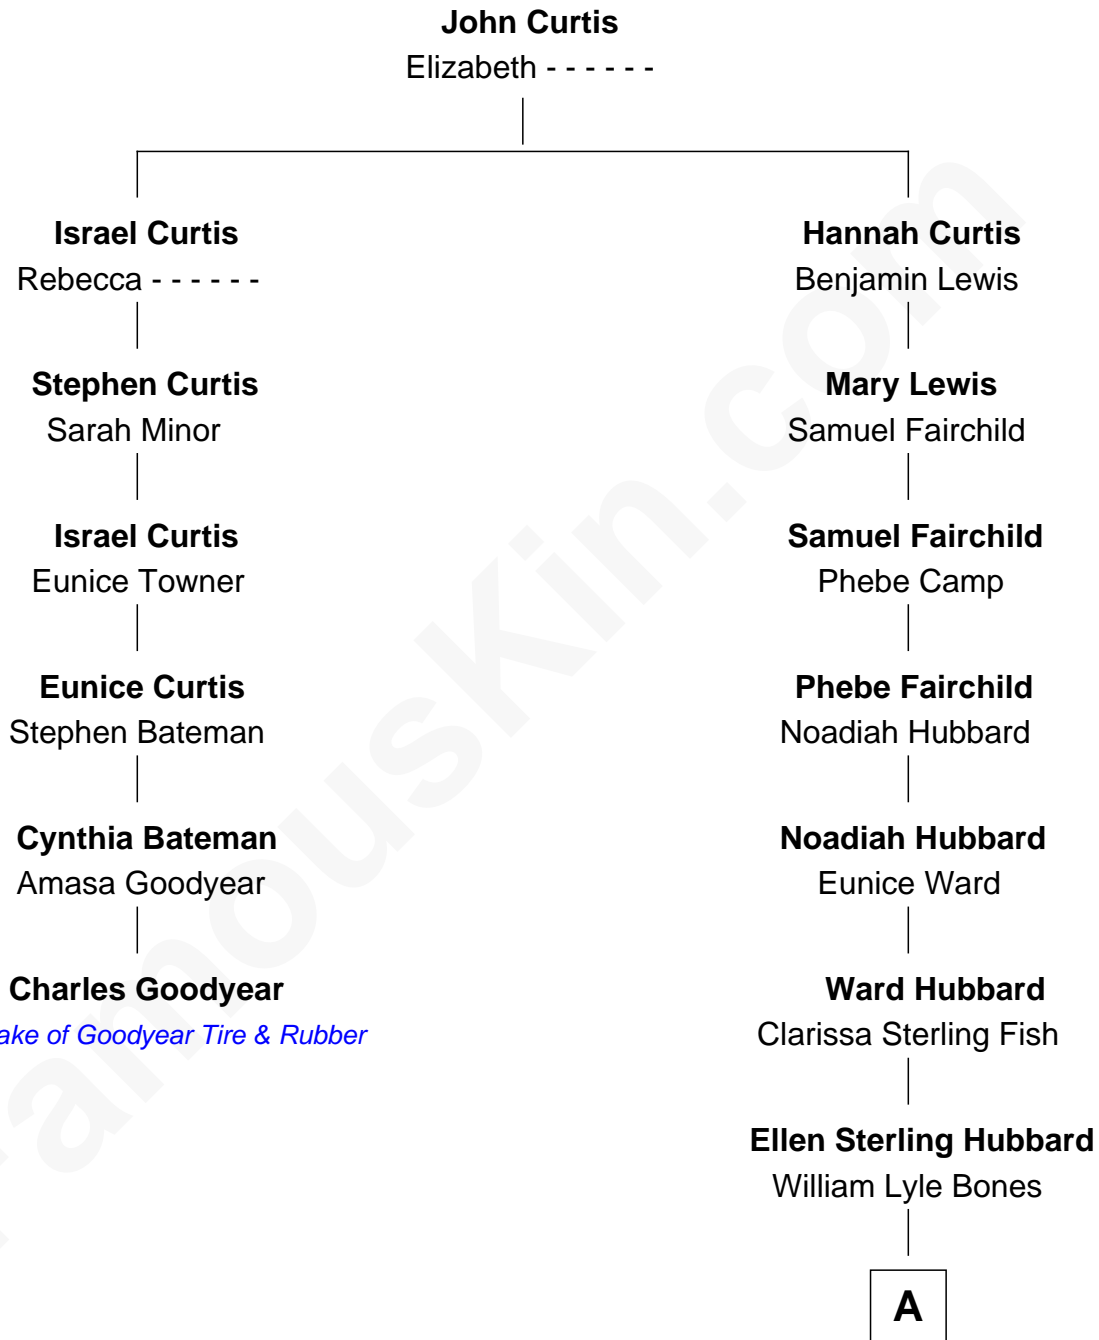

## Relationship Chart of

### Charles Goodyear

*Inventor, and namesake of the Goodyear Tire & Rubber Co.*

5th cousin 6 times removed of

**Billie Eilish**

*Singer and Songwriter*

**A**

—  
**Emma Sterling Bones**

Medad Elisha Stone