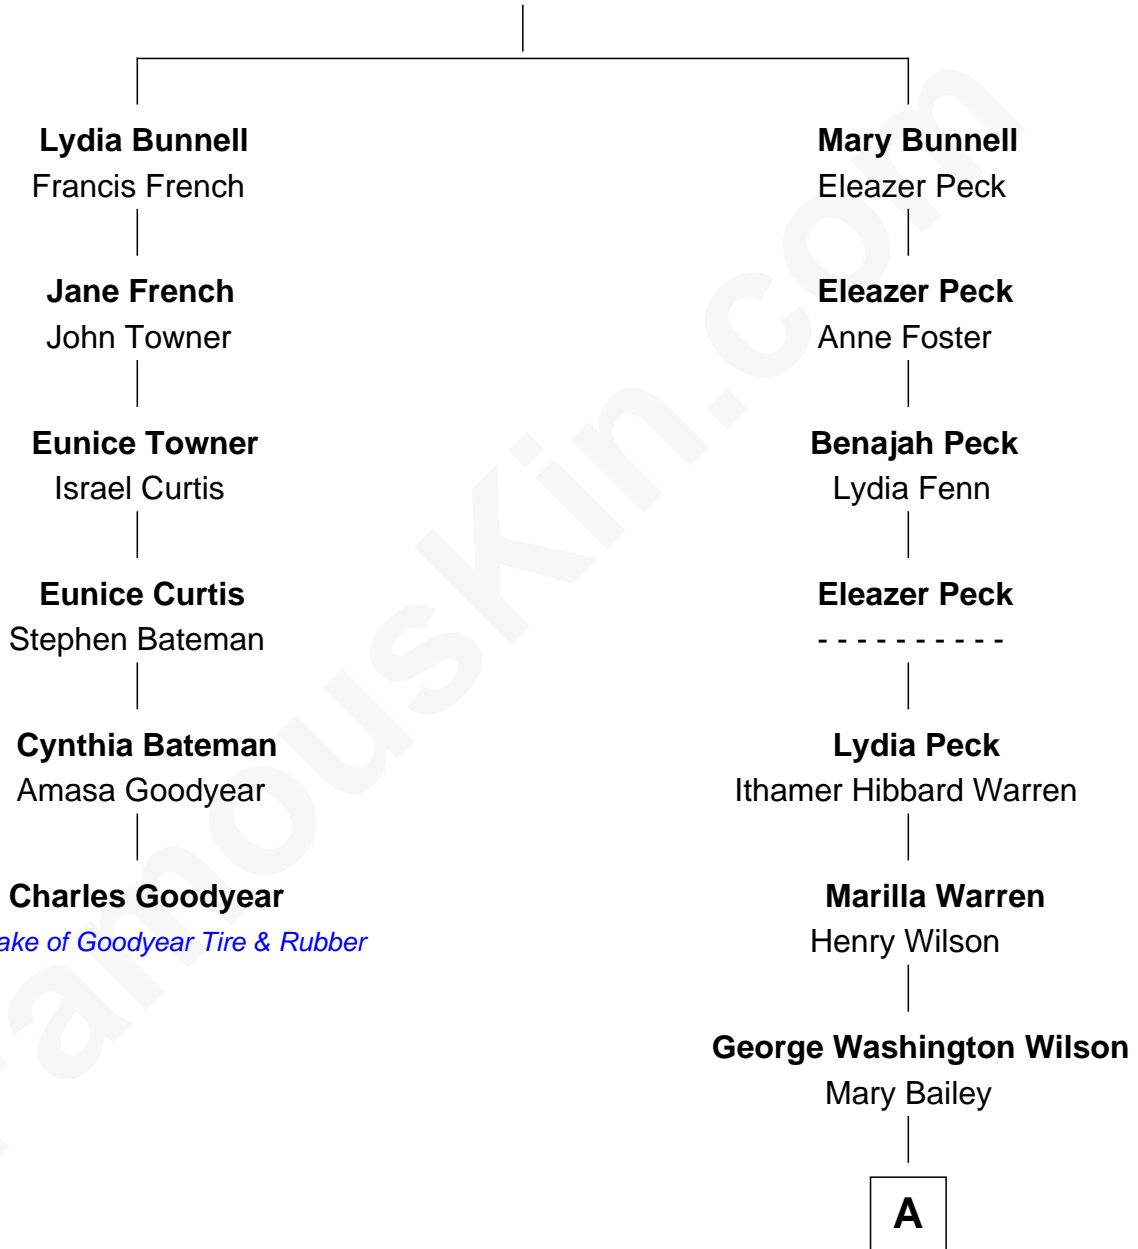

## Relationship Chart of

### Charles Goodyear

*Inventor, and namesake of the Goodyear Tire & Rubber Co.*

5th cousin 5 times removed of

**Carl Wilson**

*Co-Founder of The Beach Boys*

**William Bunnell**

Ann Wilmot

**A**

—  
**William Henry Wilson**

Alta Lenora Chitwood

—  
**William Coral Wilson**

Edith Sophia Sthole

—  
**Murray Gage Wilson**

Audree Neva Korthof

—  
**Carl Wilson**

*Co-Founder of The Beach Boys*