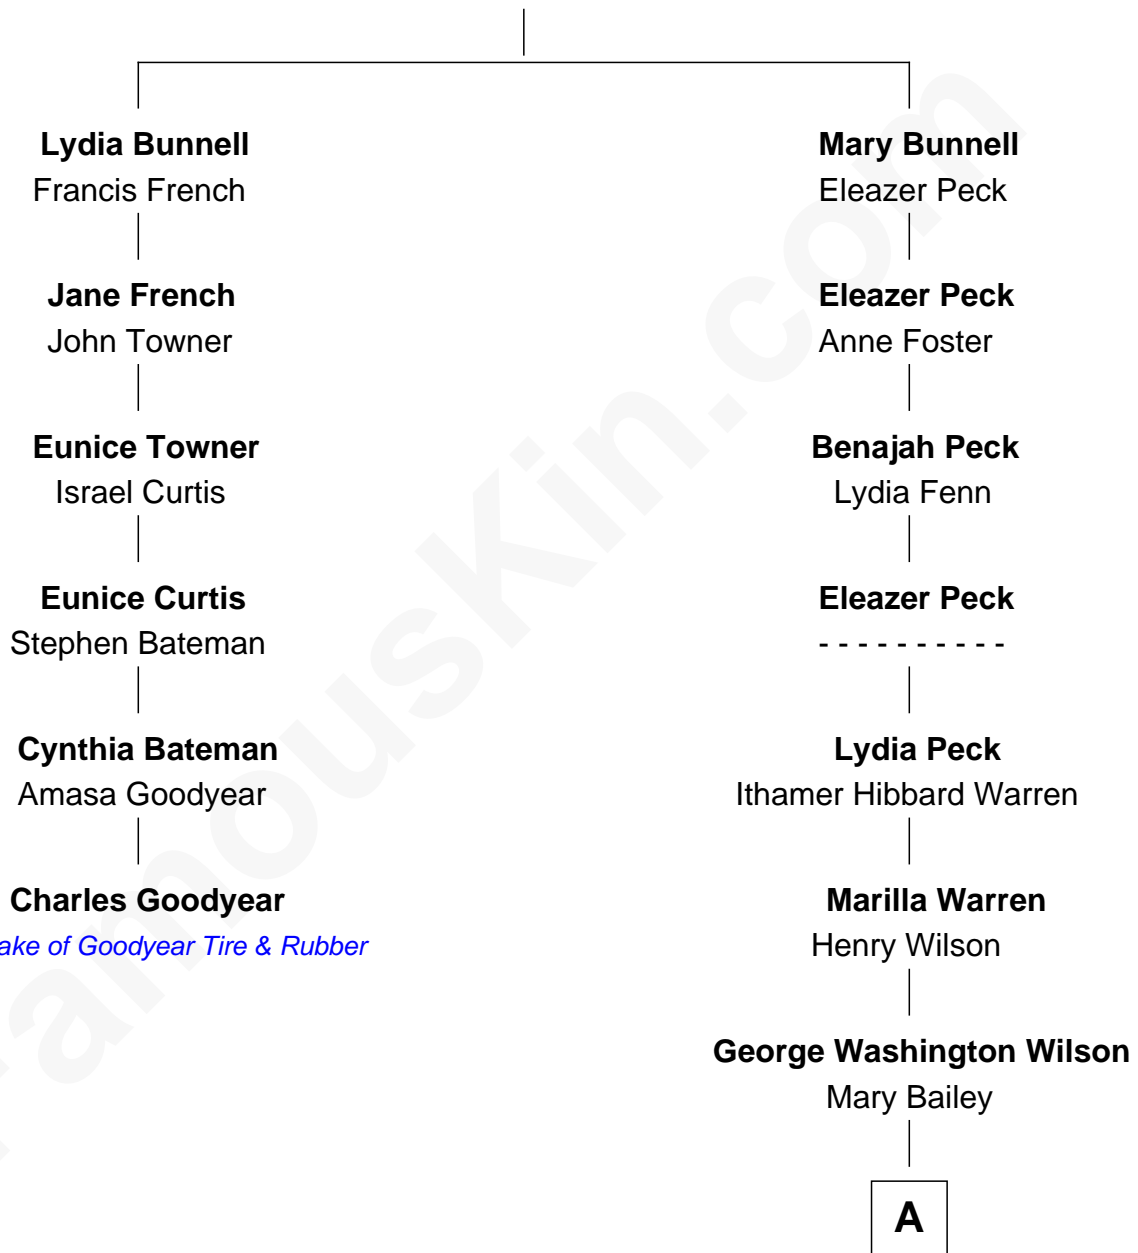

FamousKin.com

Relationship Chart of

Charles Goodyear

Inventor, and namesake of the Goodyear Tire & Rubber Co.

5th cousin 5 times removed of

Mike Love

Co-Founder of The Beach Boys

William Bunnell

Ann Wilmot

A

|
William Henry Wilson

Alta Lenora Chitwood

|
William Coral Wilson

Edith Sophia Sthole

|
Emily Glee Wilson

Edward Milton Love