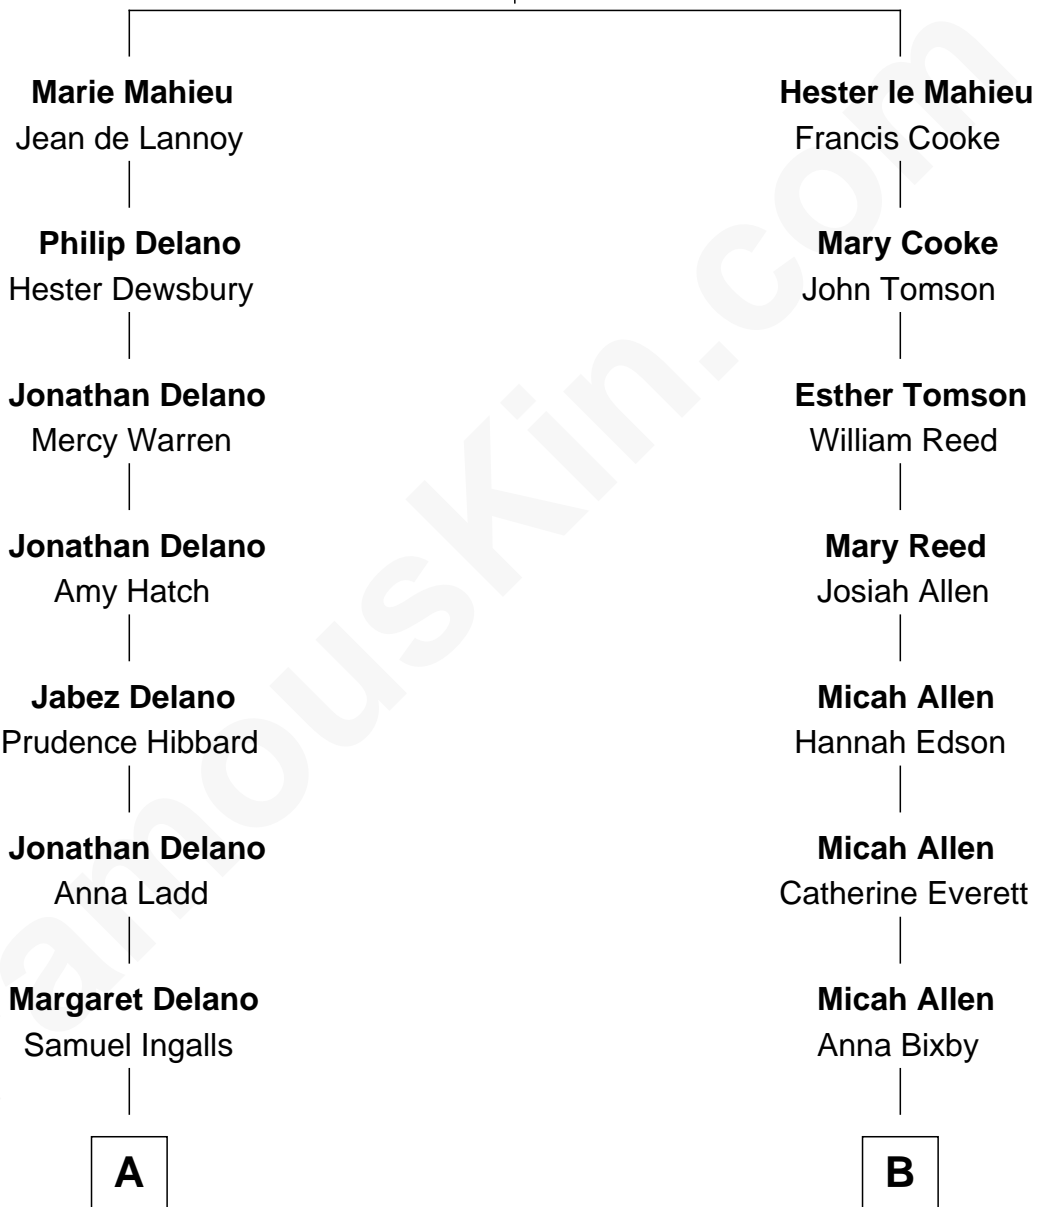

FamousKin.com

Relationship Chart of

Laura Ingalls-Wilder

Author of *Little House on the Prairie*

9th cousin 2 times removed of

Story Musgrave
NASA Astronaut

Jacques Mahieu
Jeanne - - - - -

A

Lansford Whiting Ingalls

Laura Louisa Colby

Charles Phillip Ingalls

Caroline Lake Quiner

Laura Ingalls-Wilder

Author of Little House on the Prairie

B

Samuel Parker Allen

Harriett Jane Morse

Harriett Ann Allen

Dr. Charles Burnham Porter

Edith Elise Porter

Dr. Percy B. Musgrave

Percy Musgrave

Marguerite Swann

Story Musgrave

NASA Astronaut

FamousKin.com