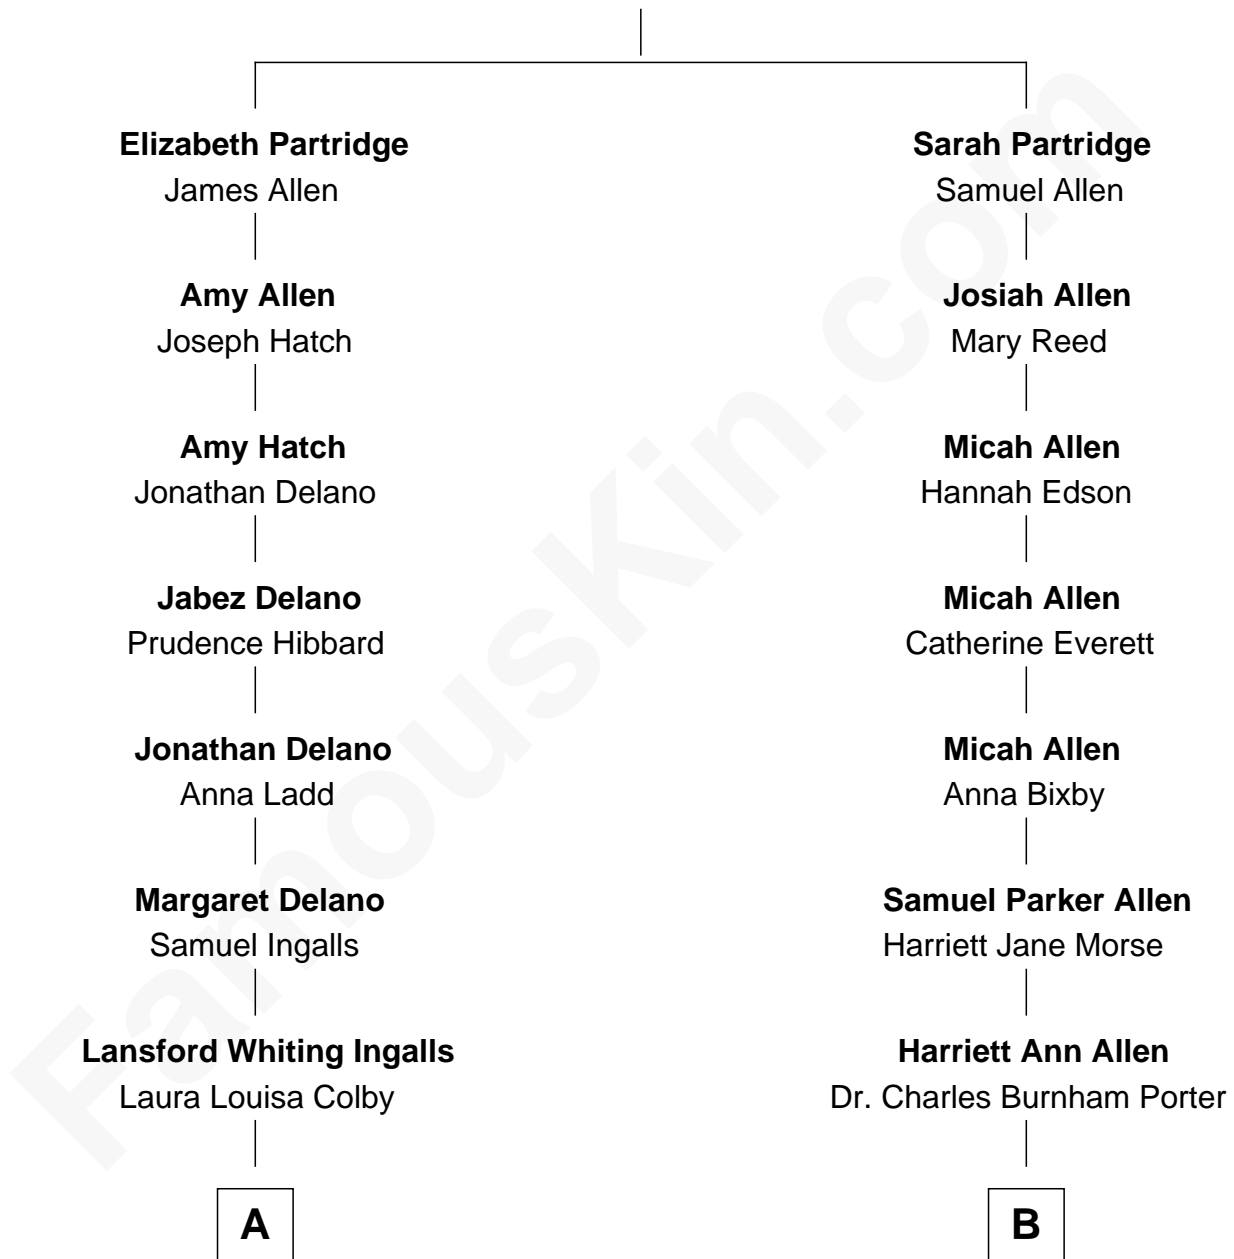

FamousKin.com

Relationship Chart of

Laura Ingalls-Wilder

Author of *Little House on the Prairie*

8th cousin 1 time removed of

Story Musgrave
NASA Astronaut

George Partridge
Sarah Tracy

A

Charles Phillip Ingalls

Caroline Lake Quiner

Laura Ingalls-Wilder

Author of Little House on the Prairie

B

Edith Elise Porter

Dr. Percy B. Musgrave

Percy Musgrave

Marguerite Swann

Story Musgrave

NASA Astronaut

FamousKin.com