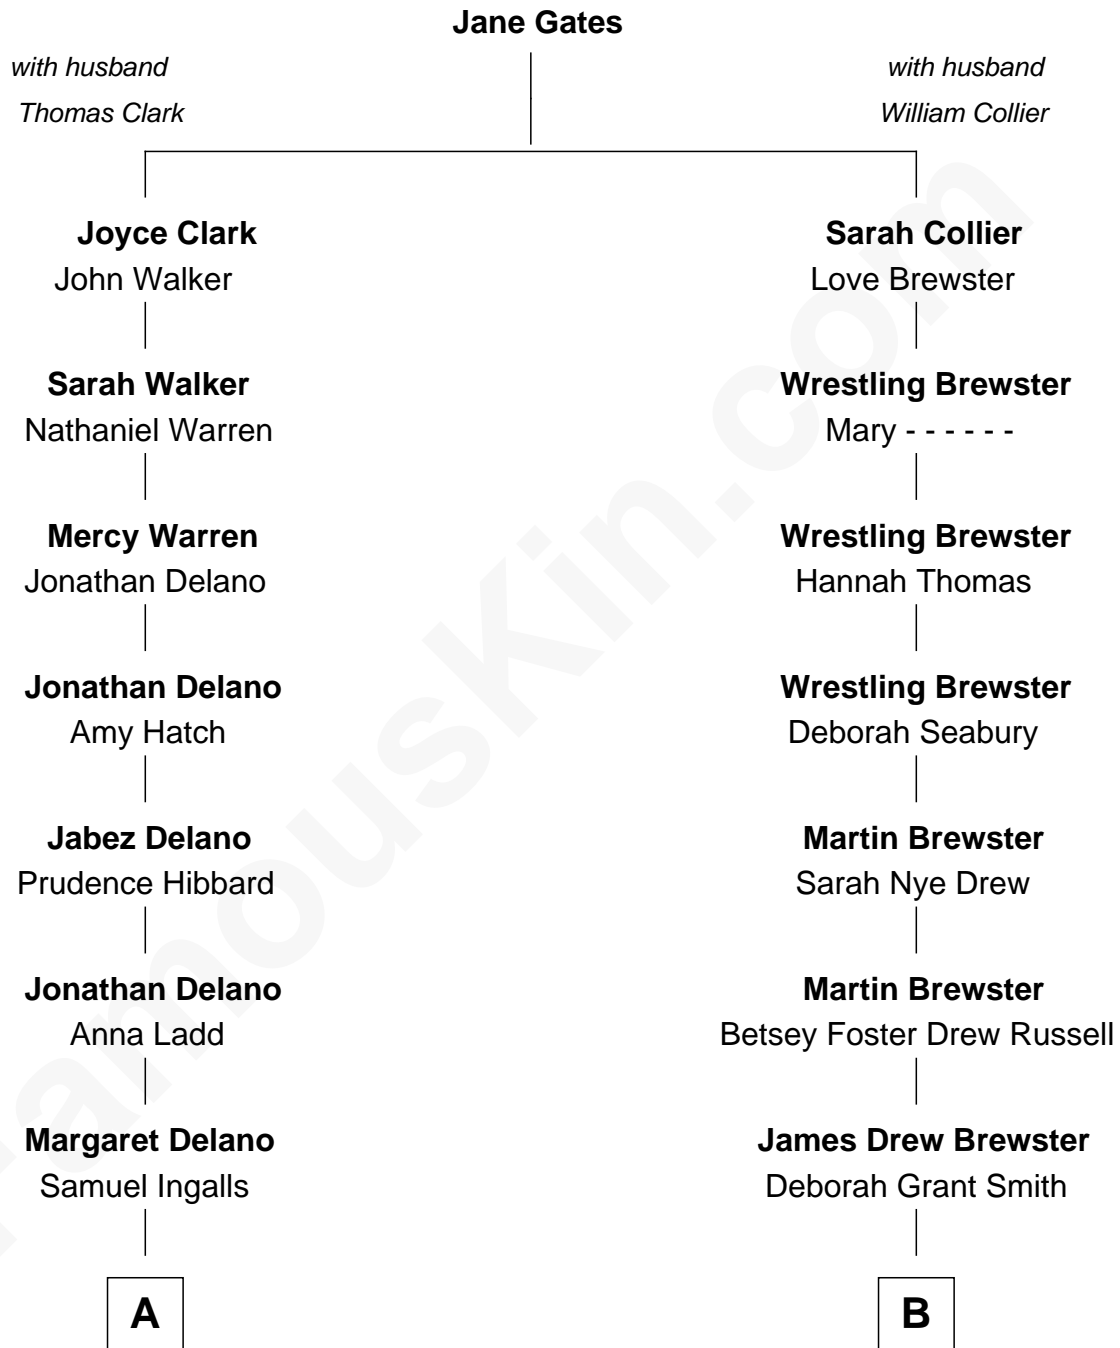

FamousKin.com

Relationship Chart of

Laura Ingalls-Wilder

Author of Little House on the Prairie

8th cousin 1 time removed of

Admiral William Halsey
U.S. Navy - World War II

A

Lansford Whiting Ingalls

Laura Louisa Colby

Charles Phillip Ingalls

Caroline Lake Quiner

Laura Ingalls-Wilder

Author of Little House on the Prairie

B

Anne Masters Brewster

William Frederick Halsey

Admiral William Halsey

U.S. Navy - World War II

FamousKin.com