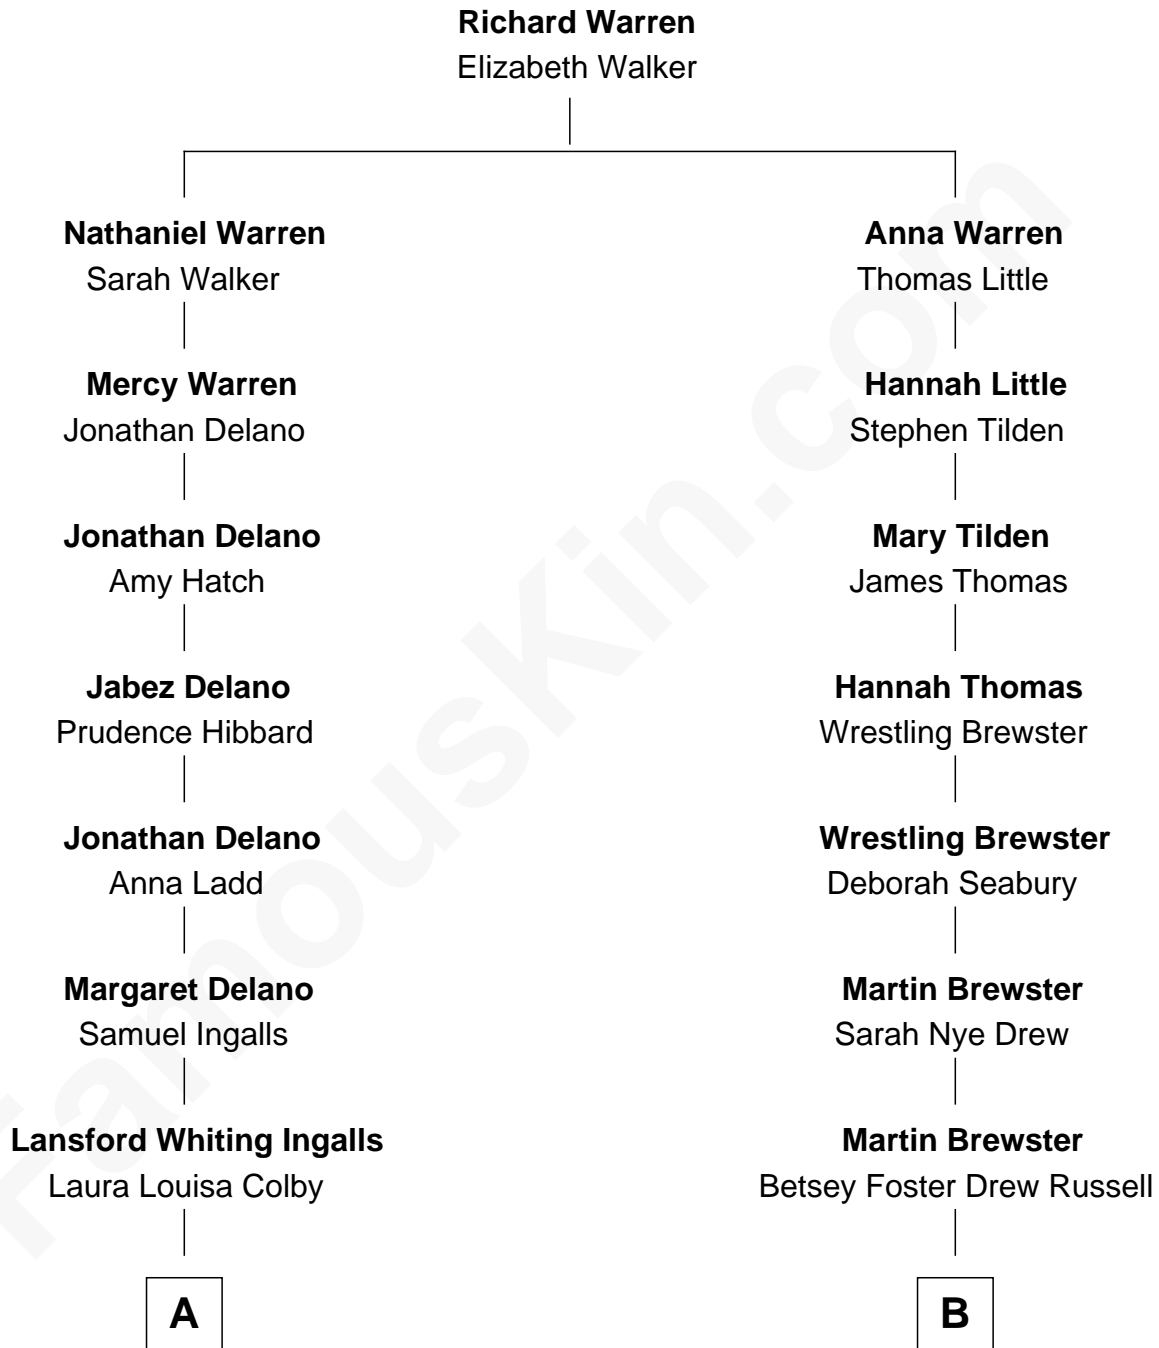

FamousKin.com

Relationship Chart of

Laura Ingalls-Wilder

Author of *Little House on the Prairie*

8th cousin 1 time removed of

Admiral William Halsey
U.S. Navy - World War II

A

Charles Phillip Ingalls
Caroline Lake Quiner

Laura Ingalls-Wilder
Author of Little House on the Prairie

B

James Drew Brewster
Deborah Grant Smith

Anne Masters Brewster
William Frederick Halsey

Admiral William Halsey
U.S. Navy - World War II

FamousKin.com