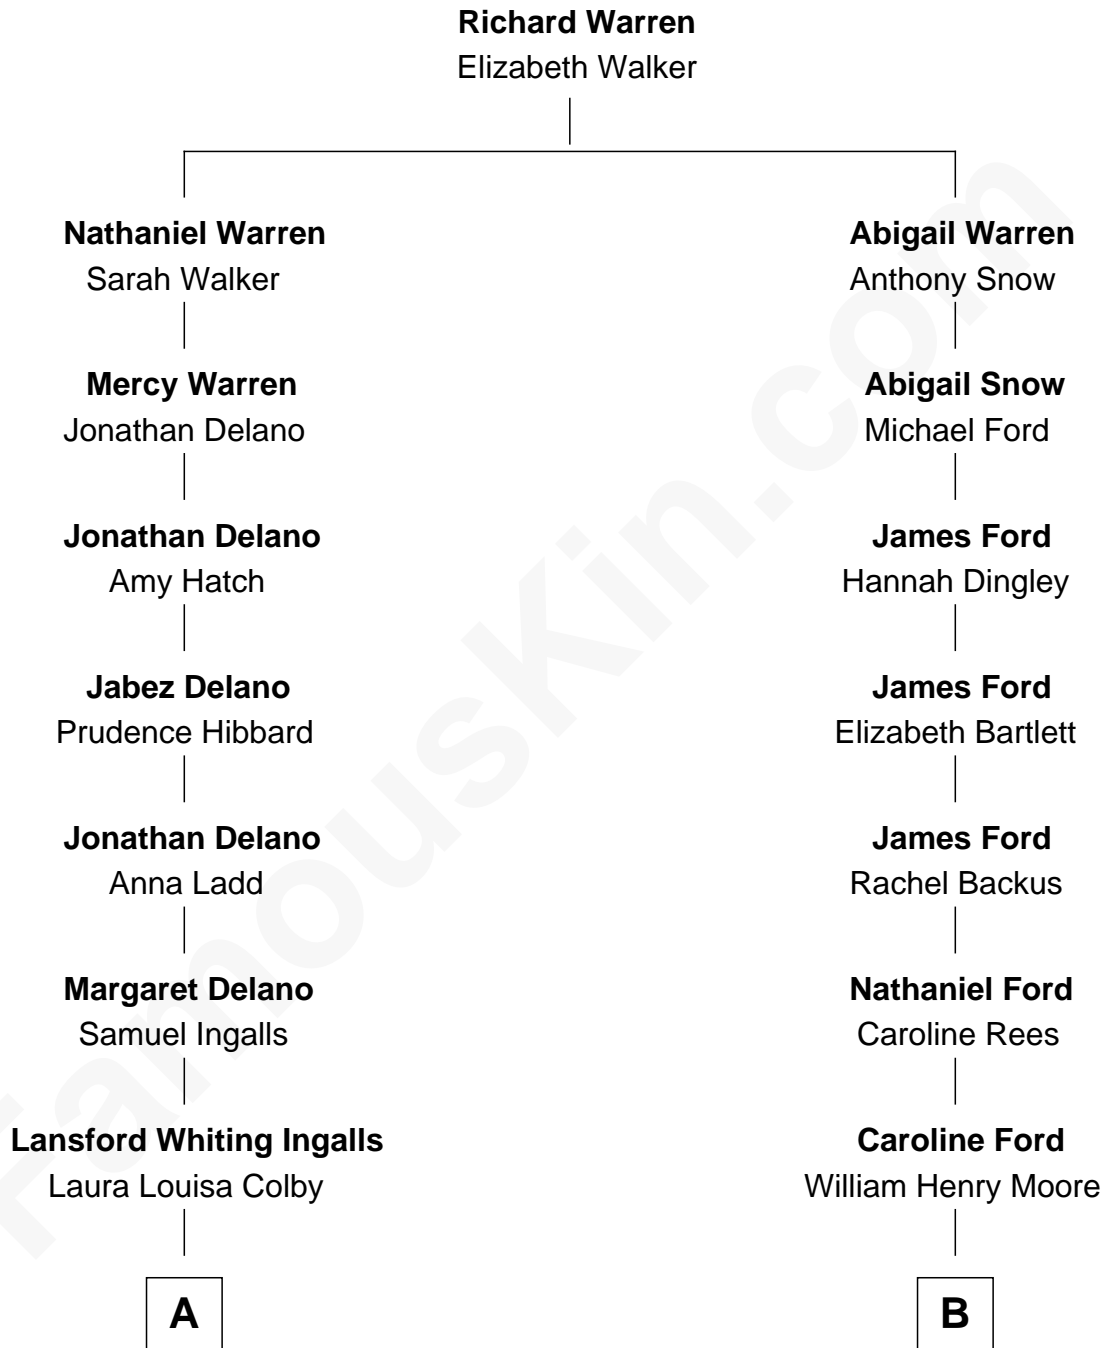

FamousKin.com

Relationship Chart of

Laura Ingalls-Wilder

Author of *Little House on the Prairie*

8th cousin of

William Henry Moore

Co-Founder, U.S. Steel and Nabisco

A

Charles Phillip Ingalls

Caroline Lake Quiner

Laura Ingalls-Wilder

Author of Little House on the Prairie

B

Nathaniel Ford Moore

Rachael Arvilla Beckwith

William Henry Moore

Co-Founder, U.S. Steel and Nabisco

FamousKin.com