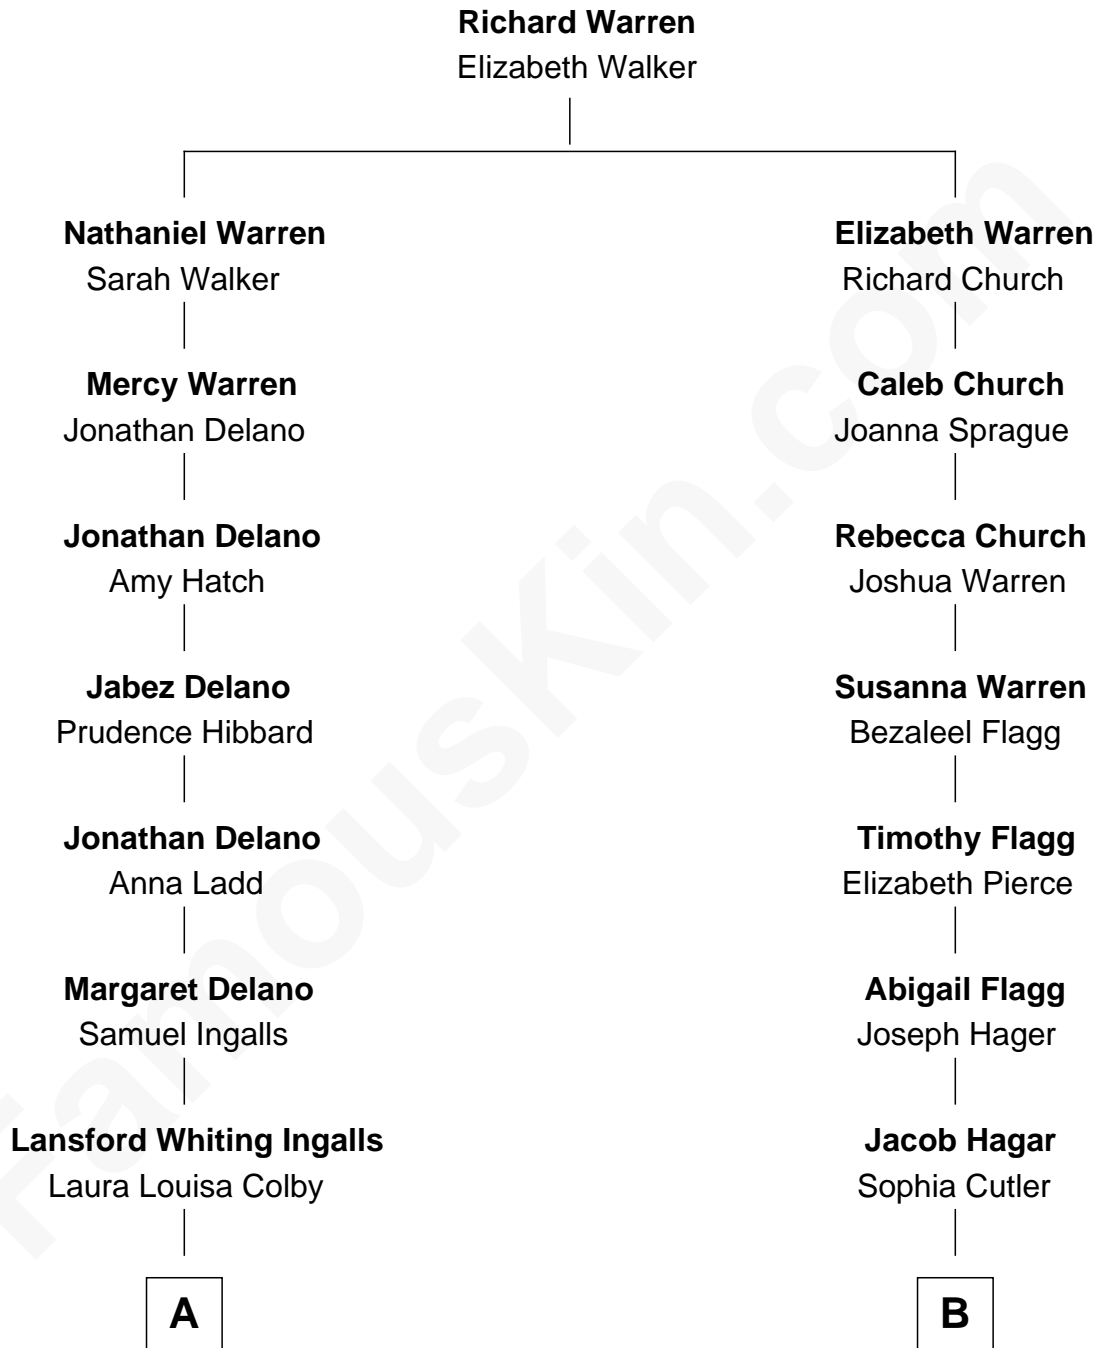

FamousKin.com

Relationship Chart of

Laura Ingalls-Wilder

Author of Little House on the Prairie

8th cousin of

Maj. Gen. Leonard Wood

Leader of the Rough Riders

A

Charles Phillip Ingalls
Caroline Lake Quiner

Laura Ingalls-Wilder
Author of Little House on the Prairie

B

Caroline Elizabeth Hagar
Dr. Charles Jewett Wood

Maj. Gen. Leonard Wood
Leader of the Rough Riders