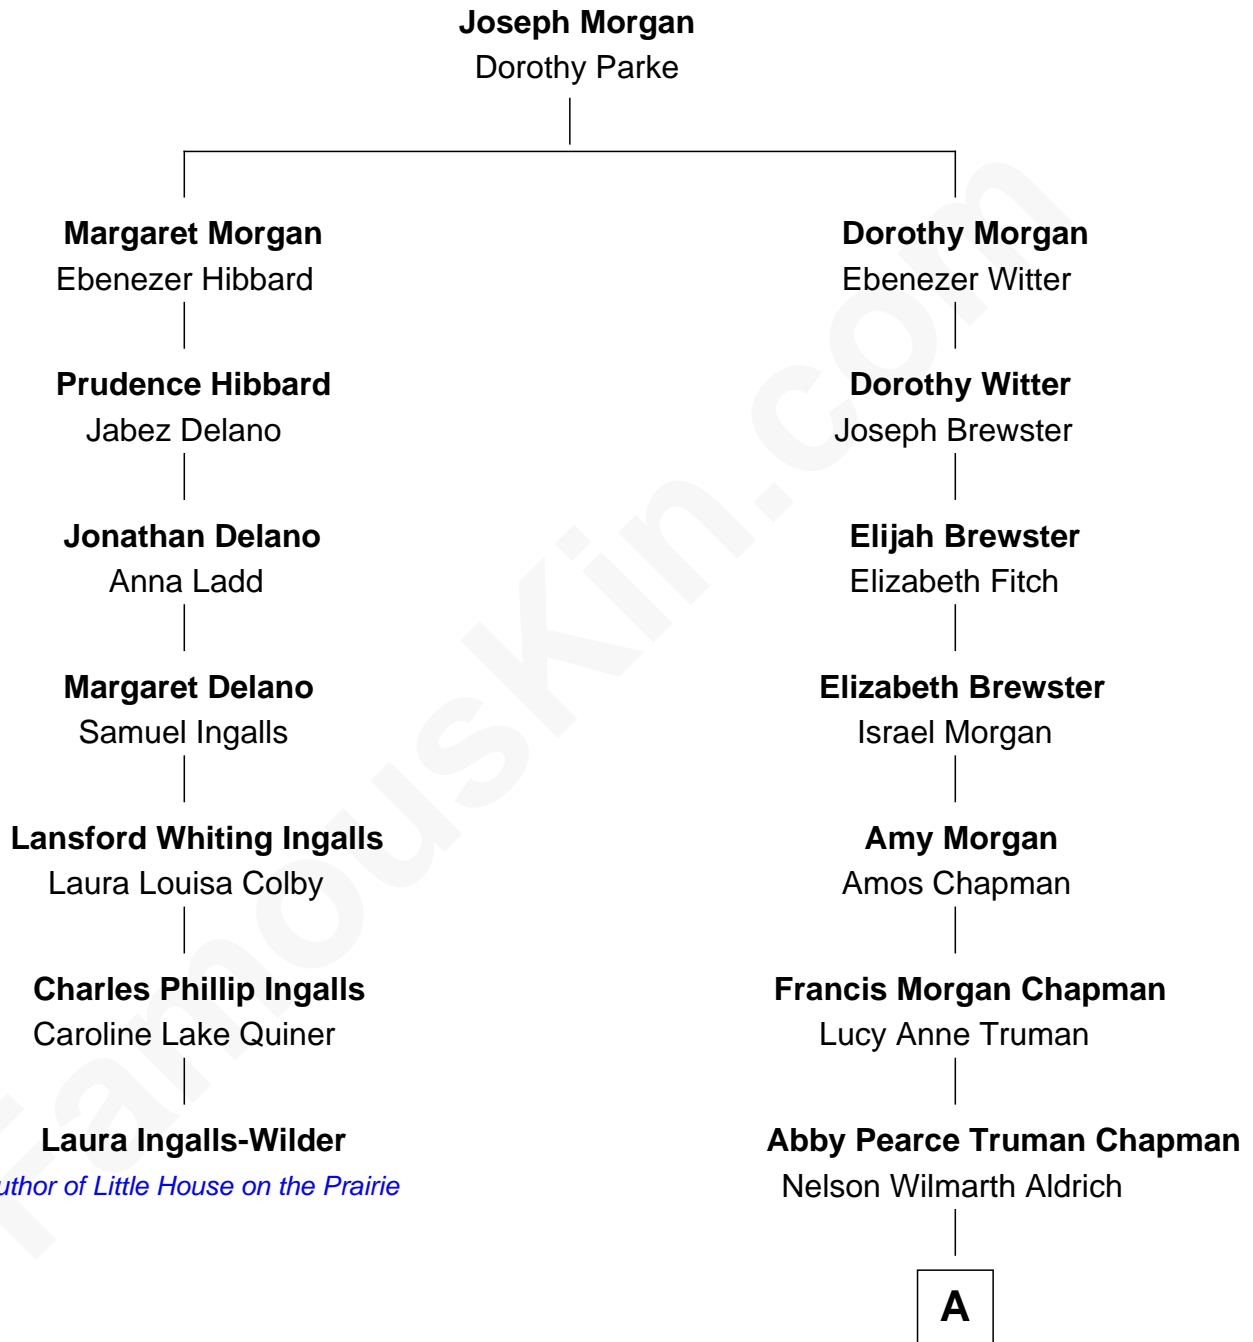

# FamousKin.com

## Relationship Chart of

### Laura Ingalls-Wilder

Author of *Little House on the Prairie*

6th cousin 2 times removed of

**Winthrop Rockefeller**  
37th Governor of Arkansas

**A**

**Abby Greene Aldrich**  
John Davison Rockefeller

**Winthrop Rockefeller**  
*37th Governor of Arkansas*