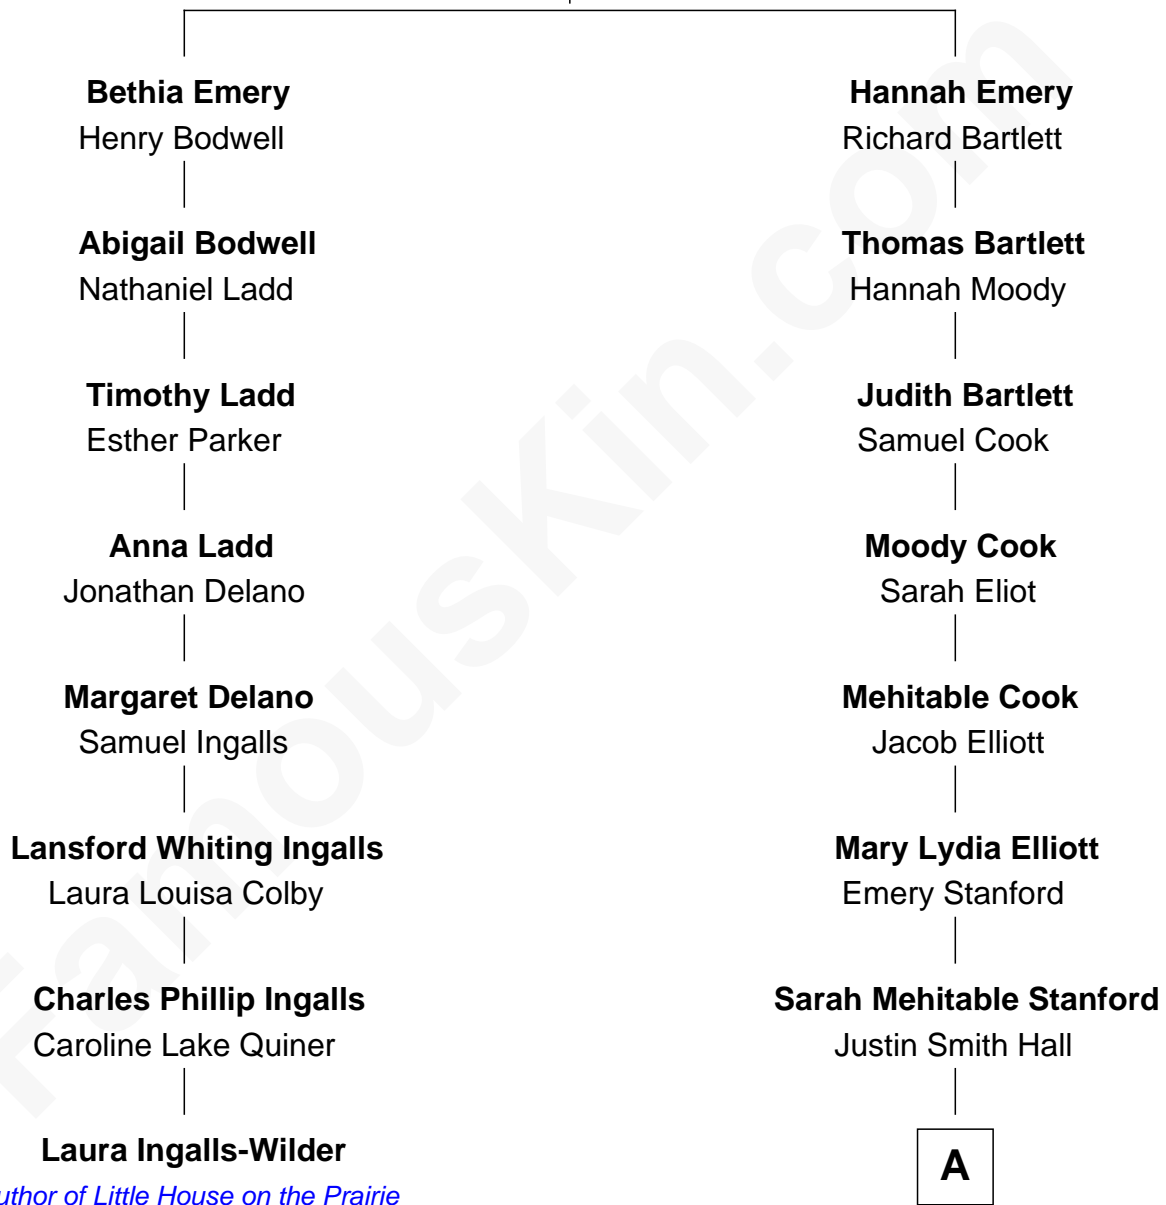

FamousKin.com

Relationship Chart of

Laura Ingalls-Wilder

Author of *Little House on the Prairie*

7th cousin 2 times removed of

Raquel Welch

Movie Actress

John Emery

Mary - - - - -

A

—
Emery Stanford Hall

Clara Louise Adams

—
Josephine Sarah Hall

Armando Carlos Tejada

—
Raquel Welch

aka Raquel Welch