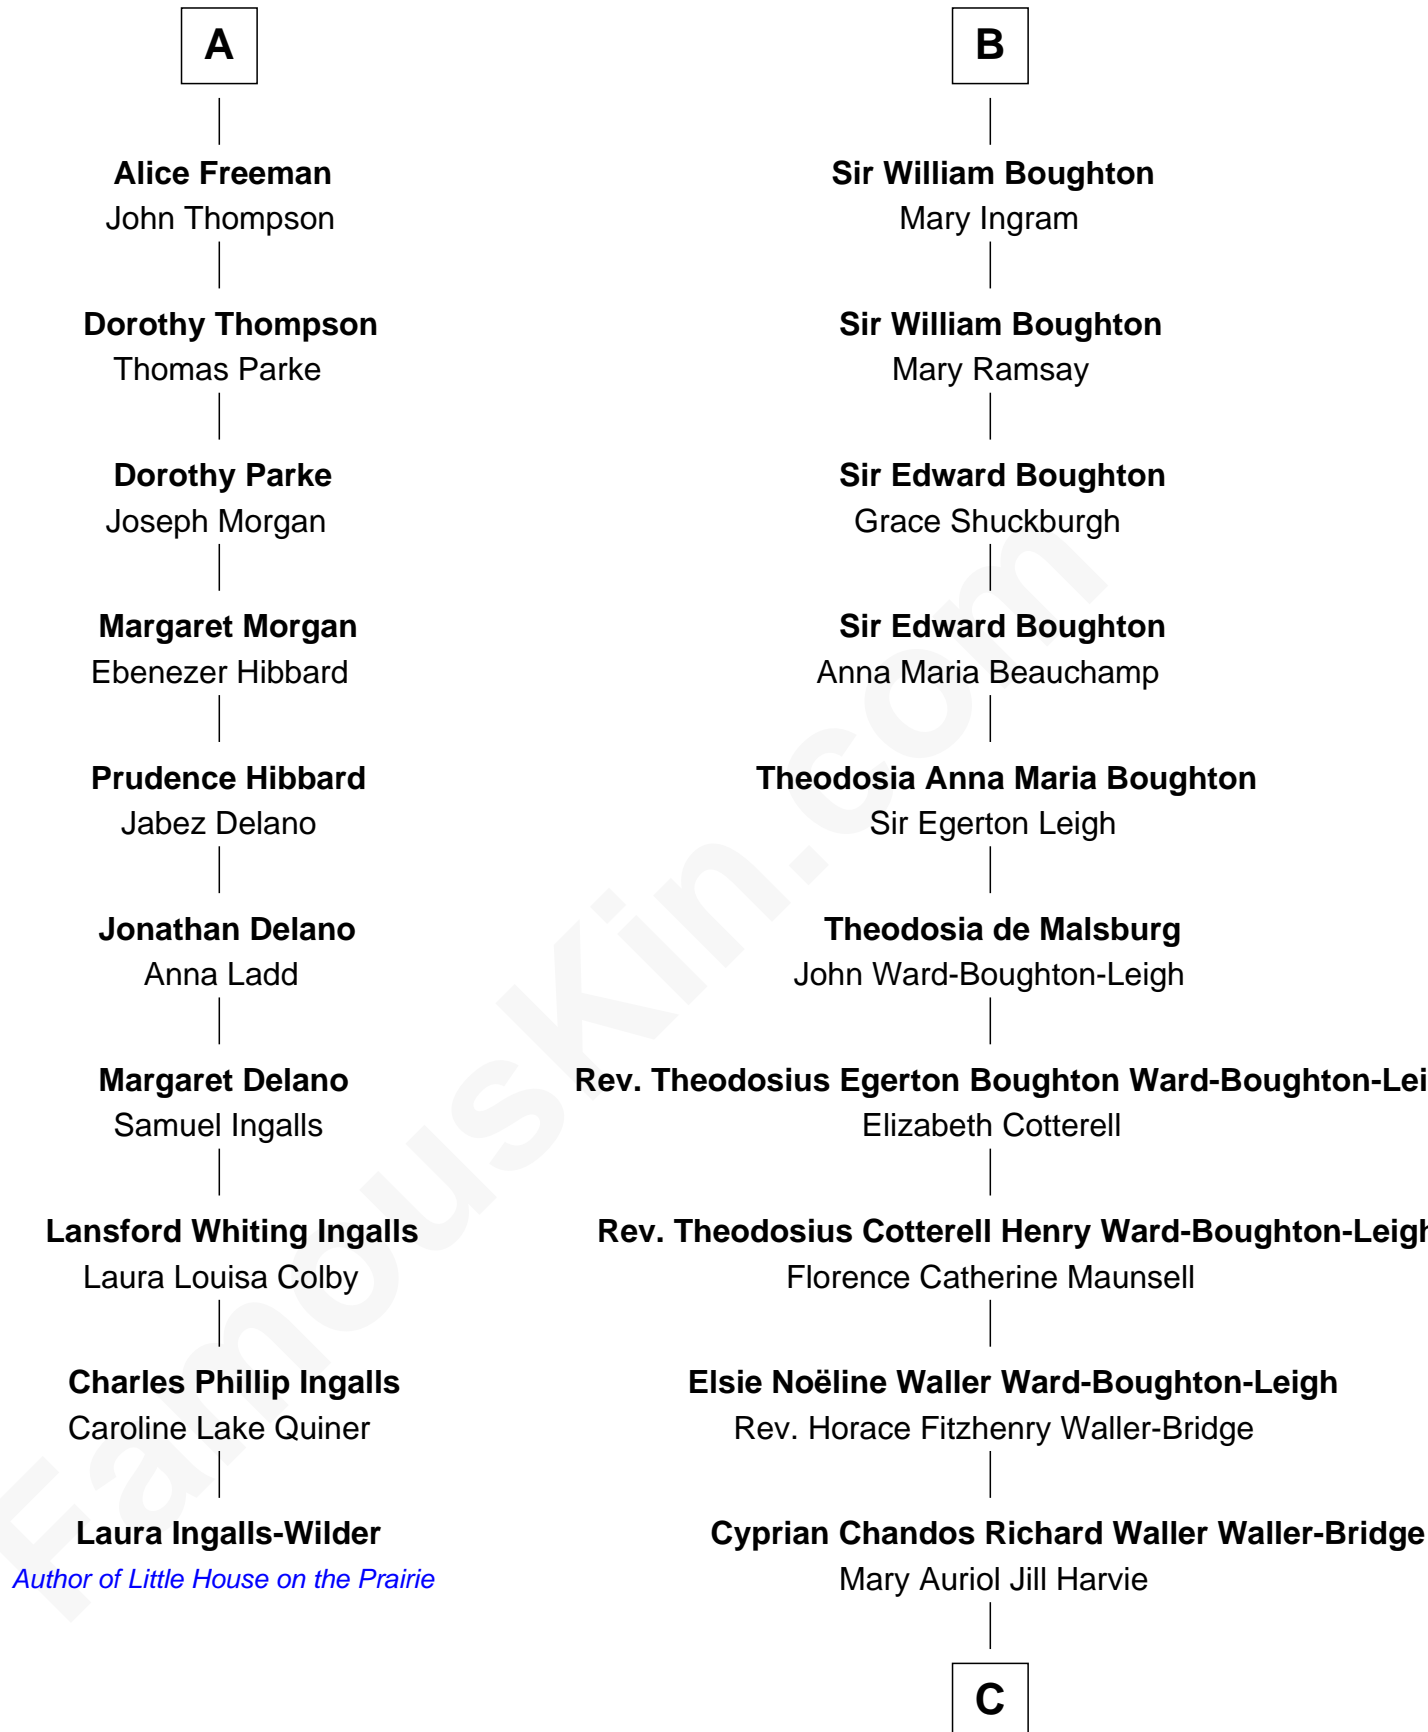

FamousKin.com

Relationship Chart of

Laura Ingalls-Wilder

Author of *Little House on the Prairie*

16th cousin 2 times removed of

Phoebe Waller-Bridge

Theatre, TV and Movie Actress

C