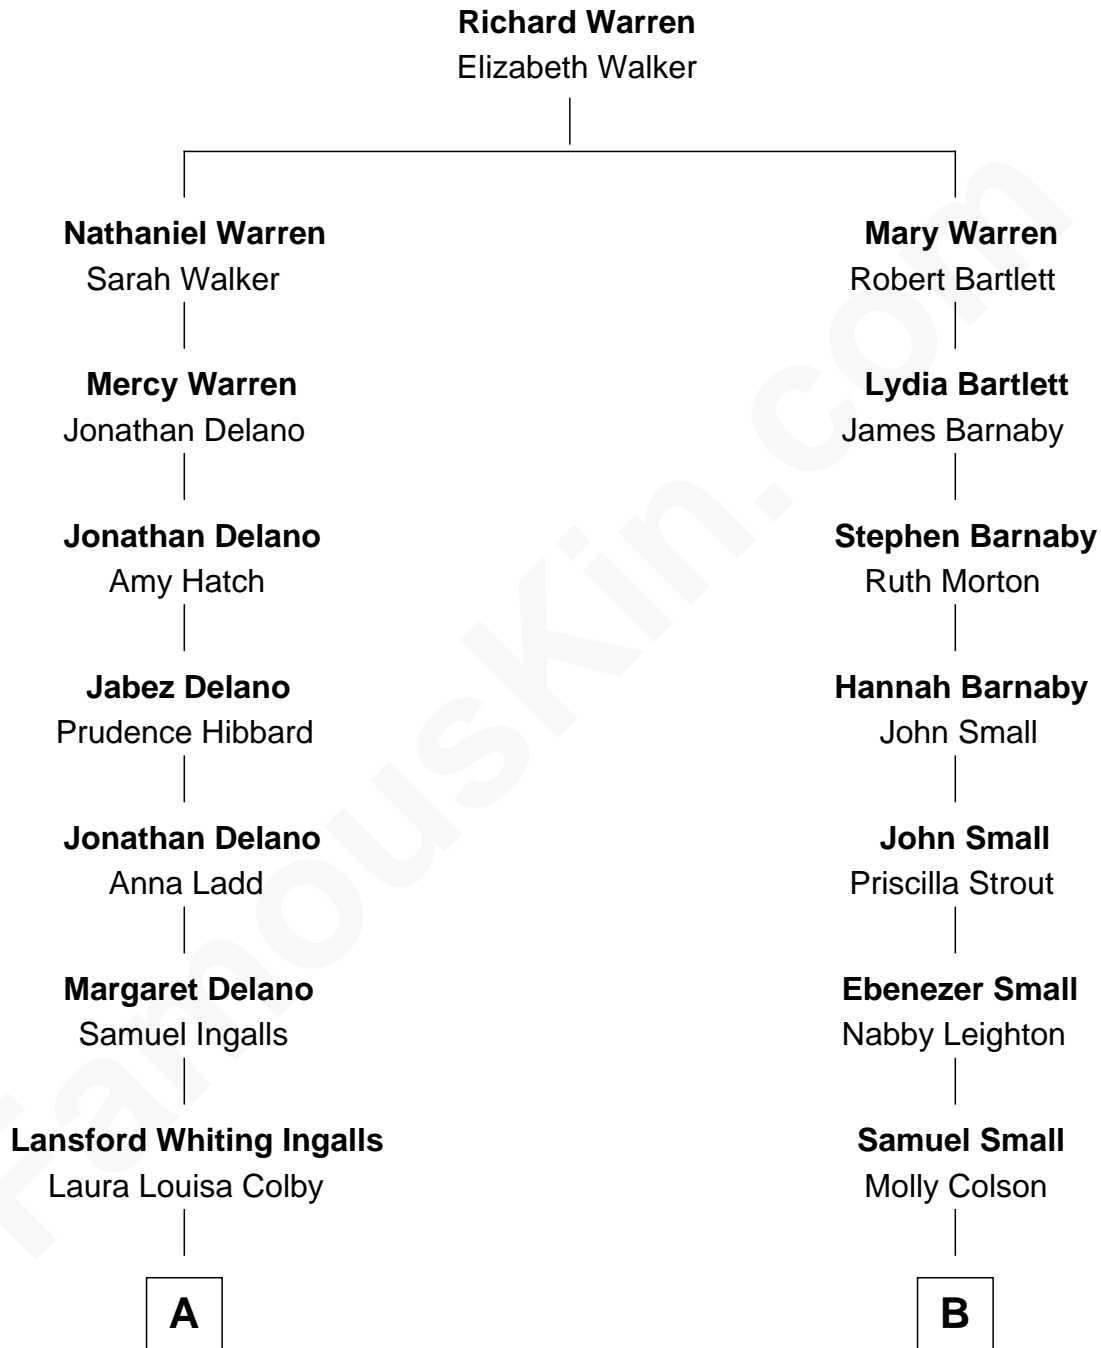

FamousKin.com

Relationship Chart of

Laura Ingalls-Wilder

Author of *Little House on the Prairie*

8th cousin 4 times removed of

Andrew Card

21st White House Chief of Staff

A

Charles Phillip Ingalls

Caroline Lake Quiner

Laura Ingalls-Wilder

Author of Little House on the Prairie

B

Matilda Small

Nathaniel Basley

Margaret A. Basley

George Campbell

Harold Campbell

Jenny L. Robinson

Carrie Lena Campbell

Harold F. Whitaker

Joyce Ann Whitaker

Andrew Hill Card

Andrew Card