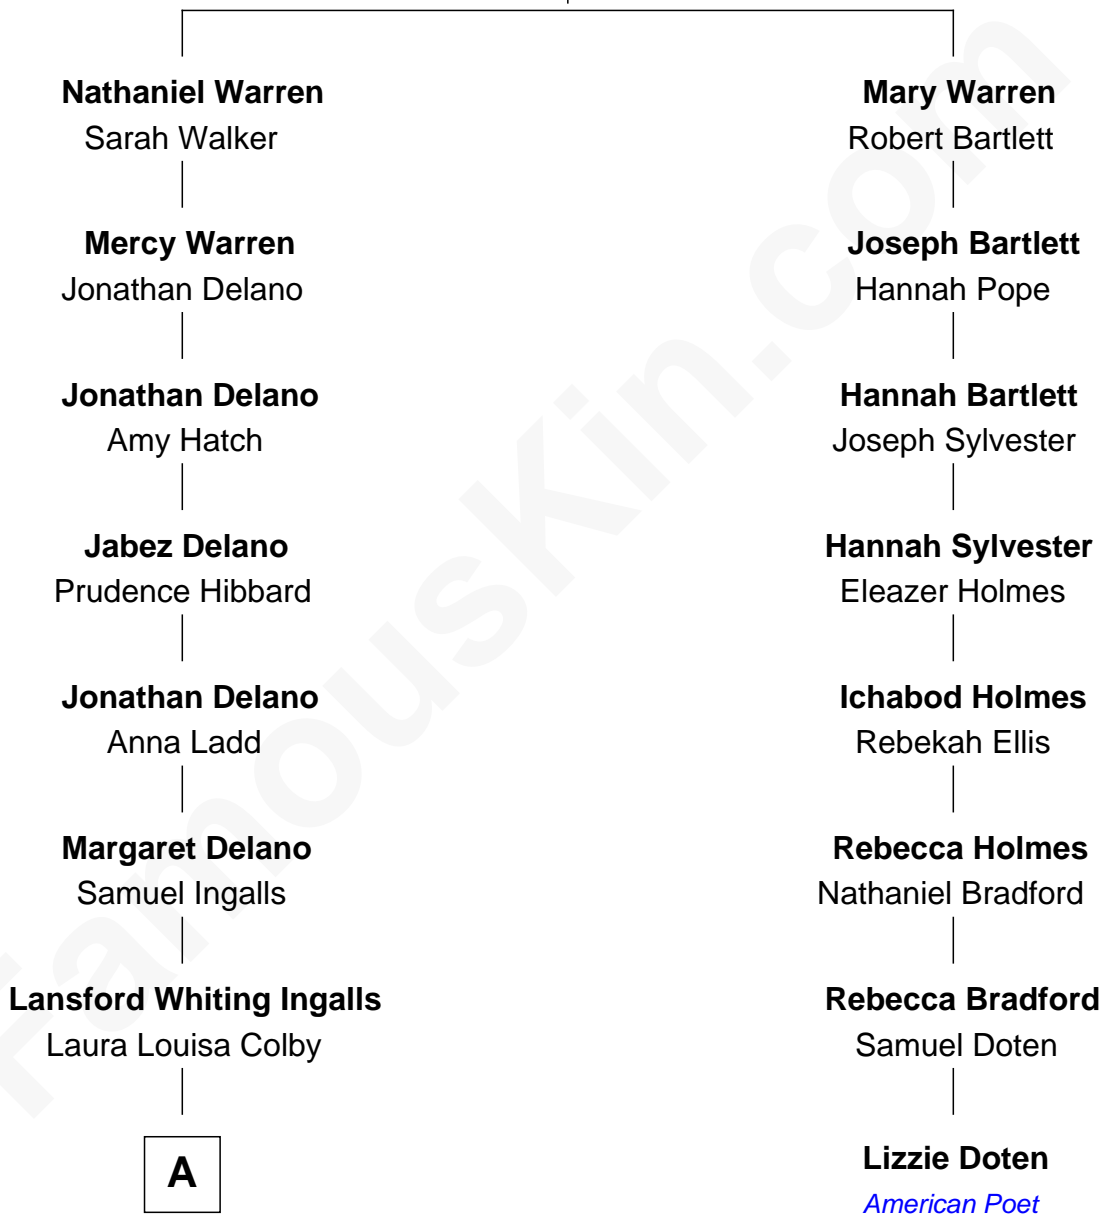

FamousKin.com

Relationship Chart of

Laura Ingalls-Wilder

Author of *Little House on the Prairie*

7th cousin 1 time removed of

Lizzie Doten
American Poet

Richard Warren
Elizabeth Walker

A

Charles Phillip Ingalls

Caroline Lake Quiner

Laura Ingalls-Wilder

Author of Little House on the Prairie

FamousKin.com