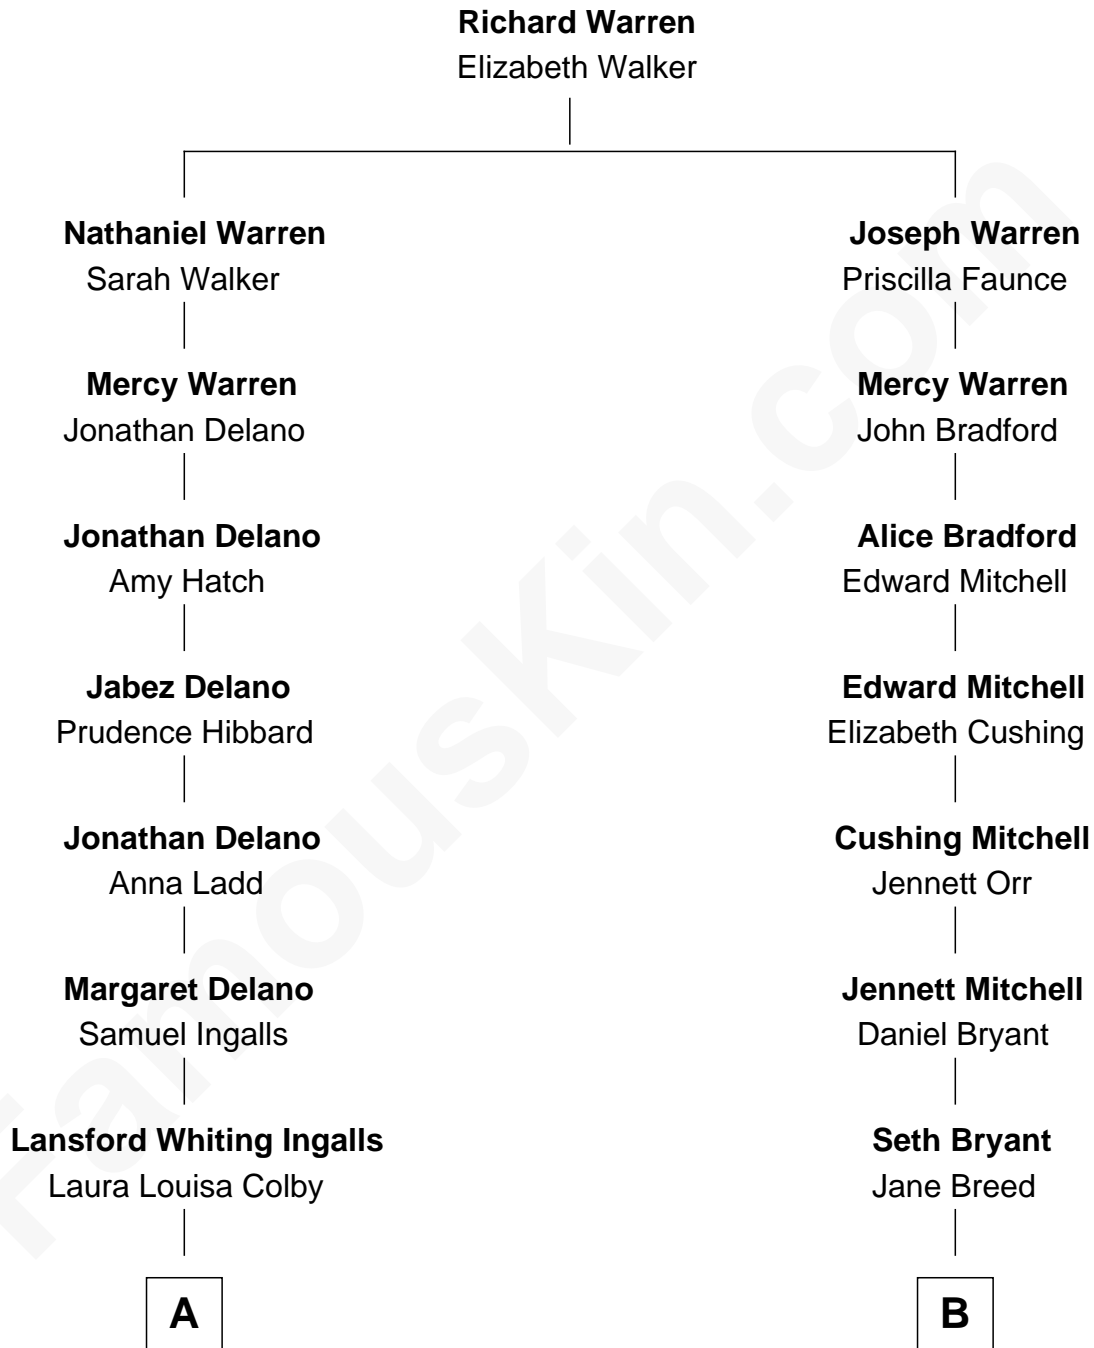

FamousKin.com

Relationship Chart of

Laura Ingalls-Wilder

Author of *Little House on the Prairie*

8th cousin 2 times removed of

Ali Wentworth

TV Actress and Comedienne

A

Charles Phillip Ingalls

Caroline Lake Quiner

Laura Ingalls-Wilder

Author of Little House on the Prairie

B

Mabel B. Bryant

George Burnap Hobart

Richard Bryant Hobart

Janet January Elliott

Mable Bryant Hobart

Eric Bartlett Wentworth

Ali Wentworth

TV Actress and Comedienne