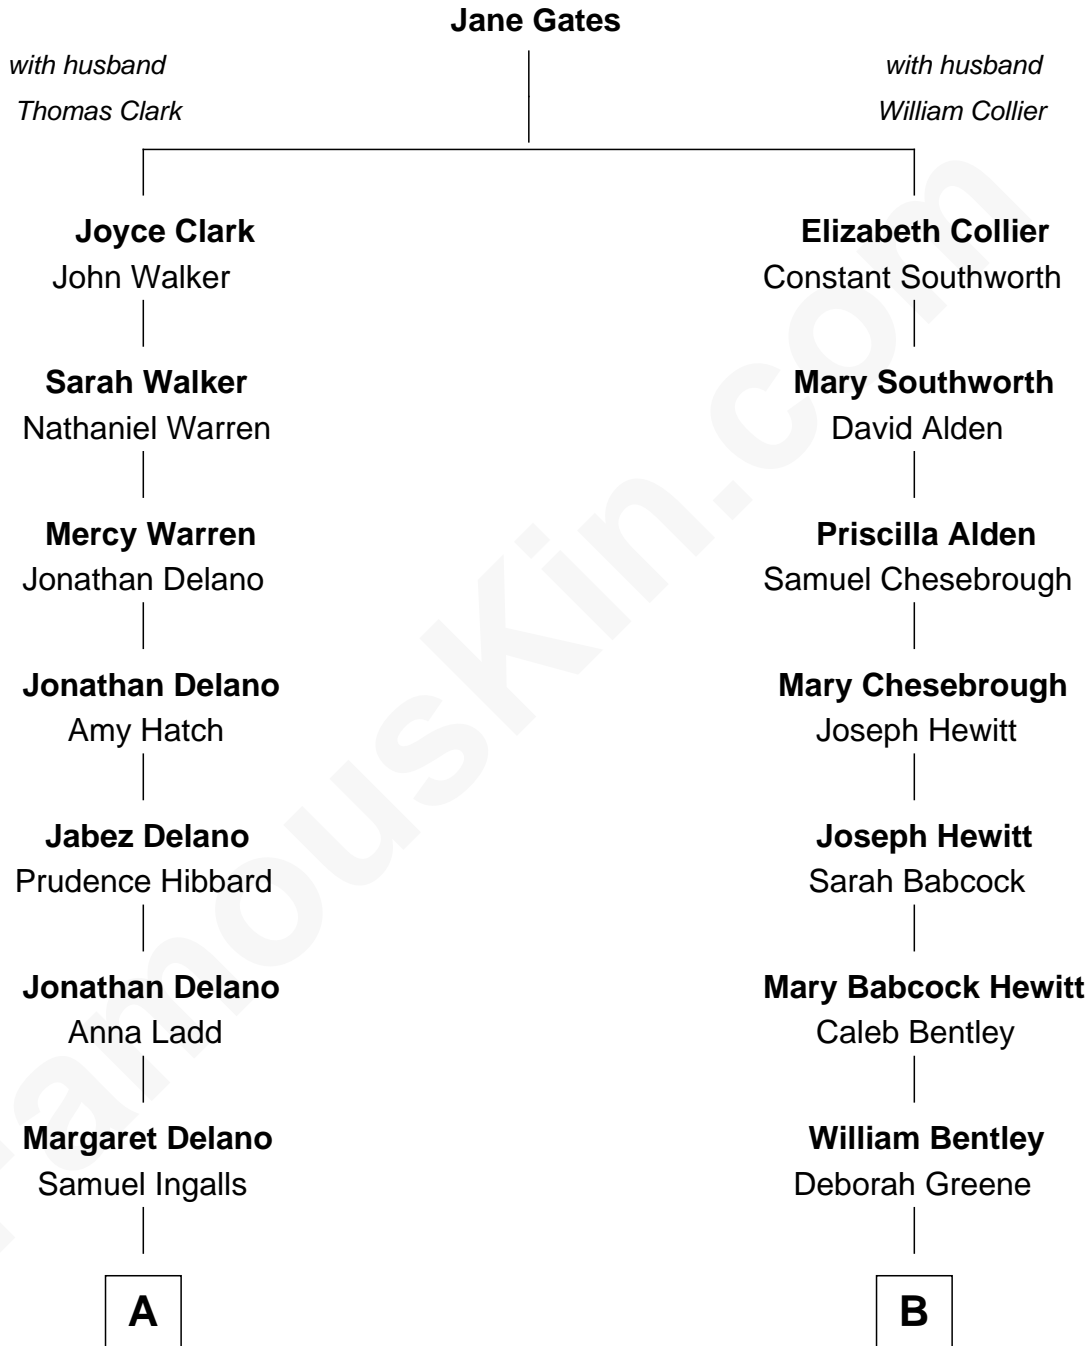

FamousKin.com

Relationship Chart of

Laura Ingalls-Wilder

Author of *Little House on the Prairie*

9th cousin 3 times removed of

Linda Gray

TV and Movie Actress

A

Lansford Whiting Ingalls

Laura Louisa Colby

Charles Phillip Ingalls

Caroline Lake Quiner

Laura Ingalls-Wilder

Author of Little House on the Prairie

B

Sabrina Bentley

Stephen Rix Gray

Daniel Darwin Gray

Sarah Jane Dehaven

Alonzo William Gray

Otilia Helena Adderley

Leslie Vincent Gray

Edna Josephine Parks

Leslie Vincent Gray

Marjorie Prophet Miller

Linda Gray

TV and Movie Actress