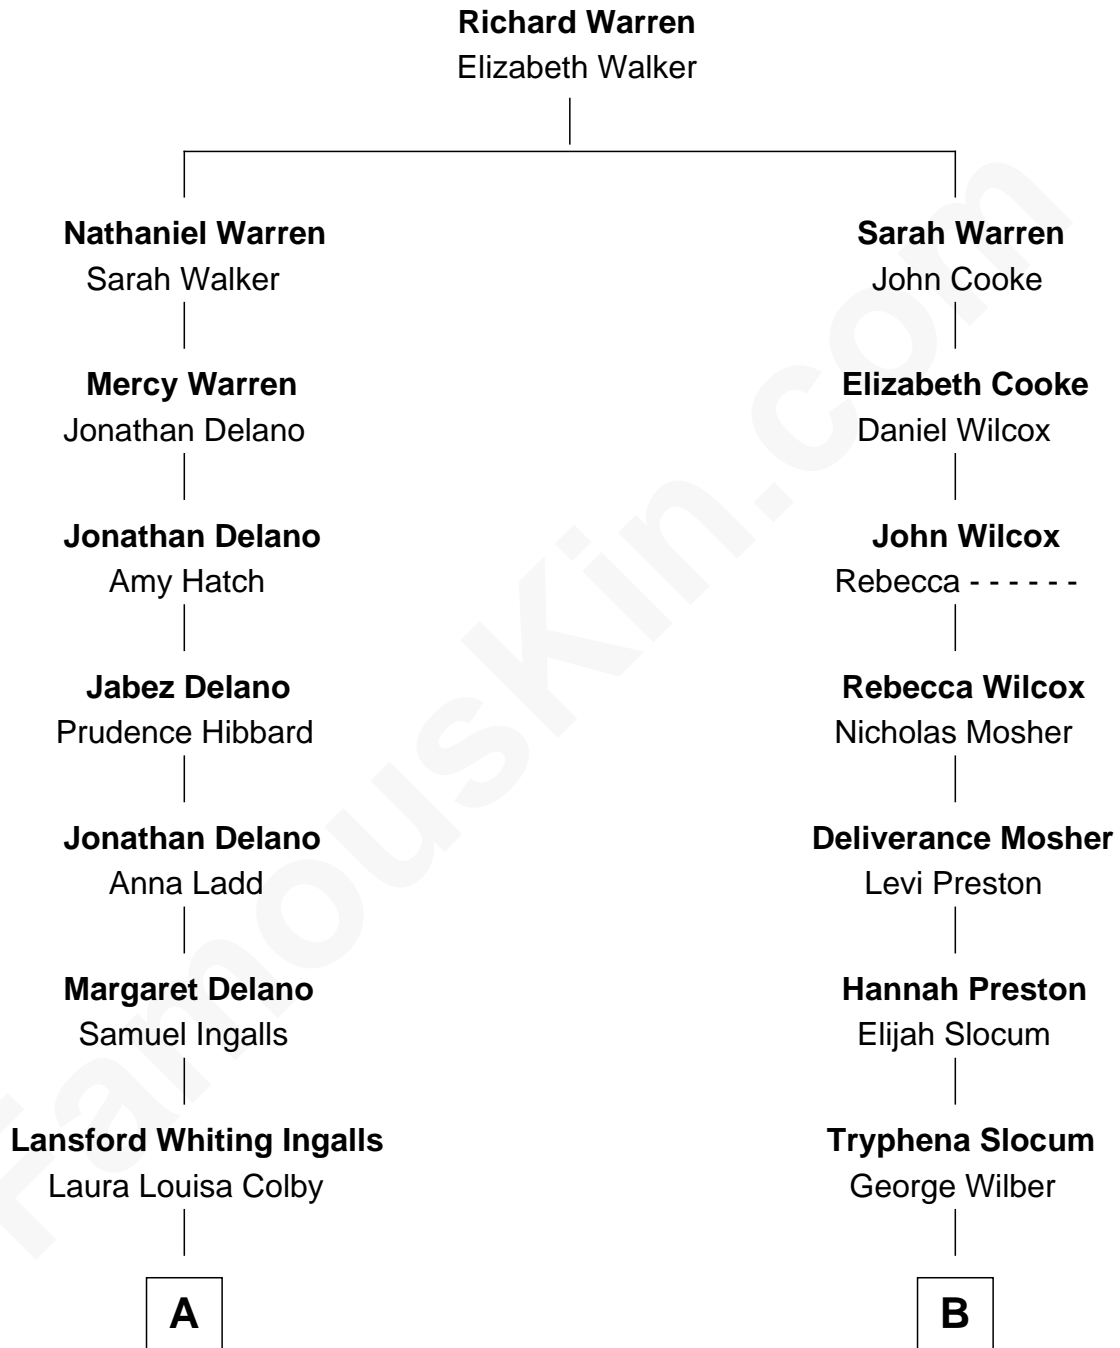

FamousKin.com

Relationship Chart of

Laura Ingalls-Wilder

Author of *Little House on the Prairie*

8th cousin 2 times removed of

Ann B. Davis

TV Actress

A

Charles Phillip Ingalls

Caroline Lake Quiner

Laura Ingalls-Wilder

Author of Little House on the Prairie

B

Hannah E. Wilber

Jacob Burnett Hamilton

Adeline Webster Hamilton