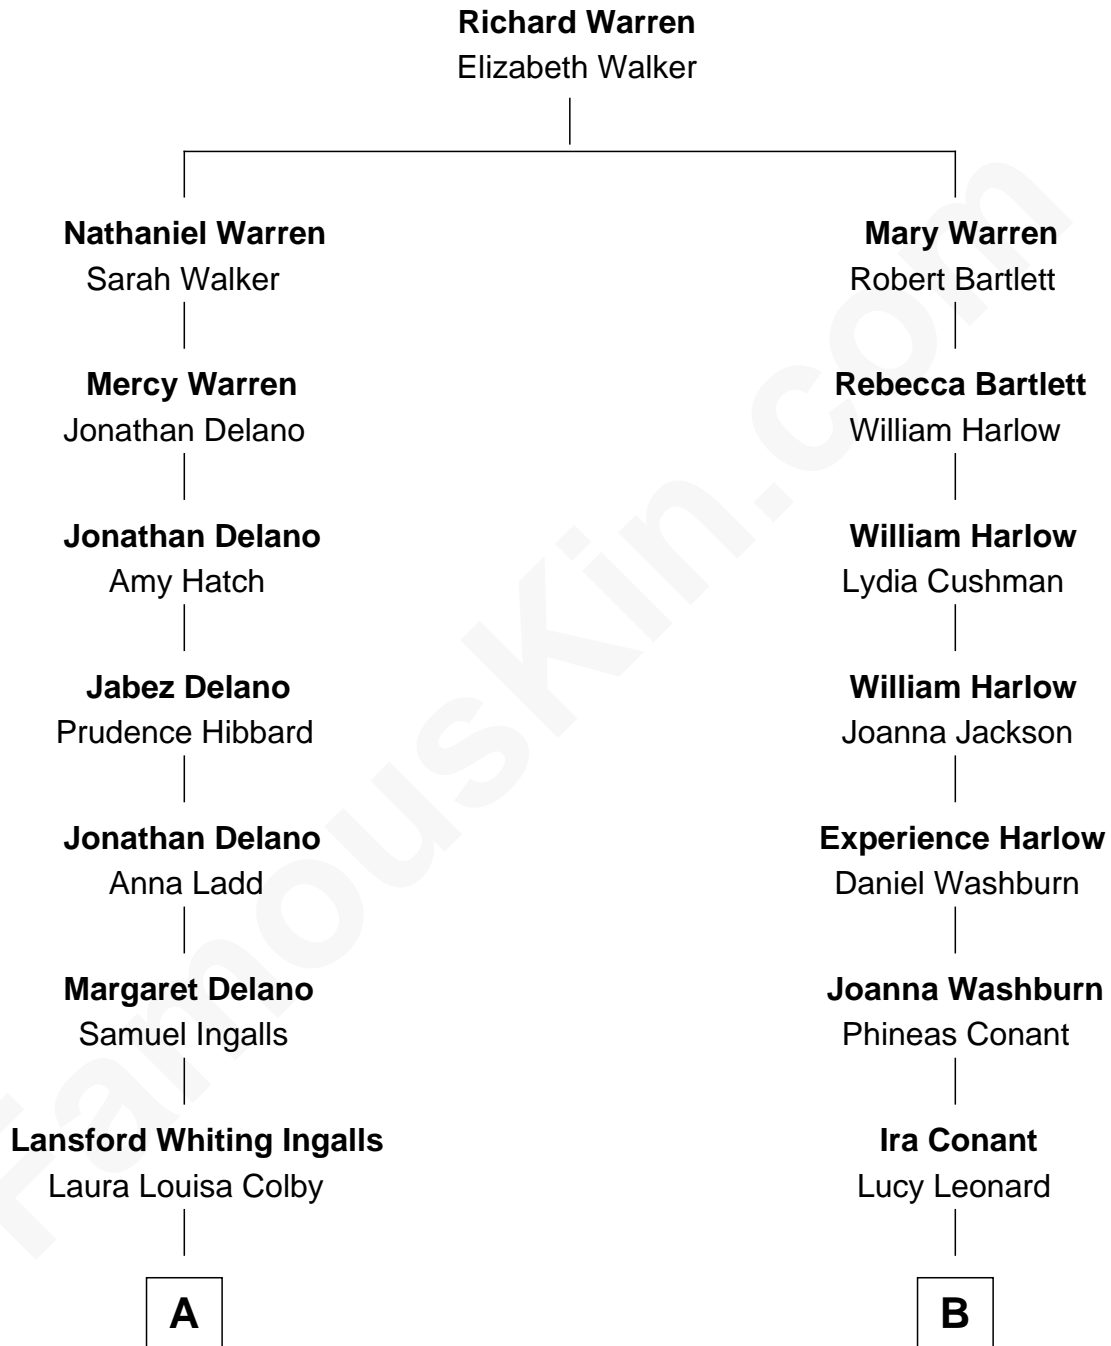

FamousKin.com

Relationship Chart of

Laura Ingalls-Wilder

Author of *Little House on the Prairie*

8th cousin 4 times removed of

Nat Faxon

Actor, Comedian, Director and Screenwriter

A

Charles Phillip Ingalls
Caroline Lake Quiner

Laura Ingalls-Wilder
Author of Little House on the Prairie

B

Ira M. Conant
Mary F. Bassett

Herbert Ira Conant
Alleda B. Pierce

Marie Bassett Conant
Dr. Nathaniel Wales Faxon

William Otis Faxon
Frances Mary Parker

Dr. David Parker Faxon
Monica Andrea Kersten

Nat Faxon
Actor, Comedian, Director and Screenwriter