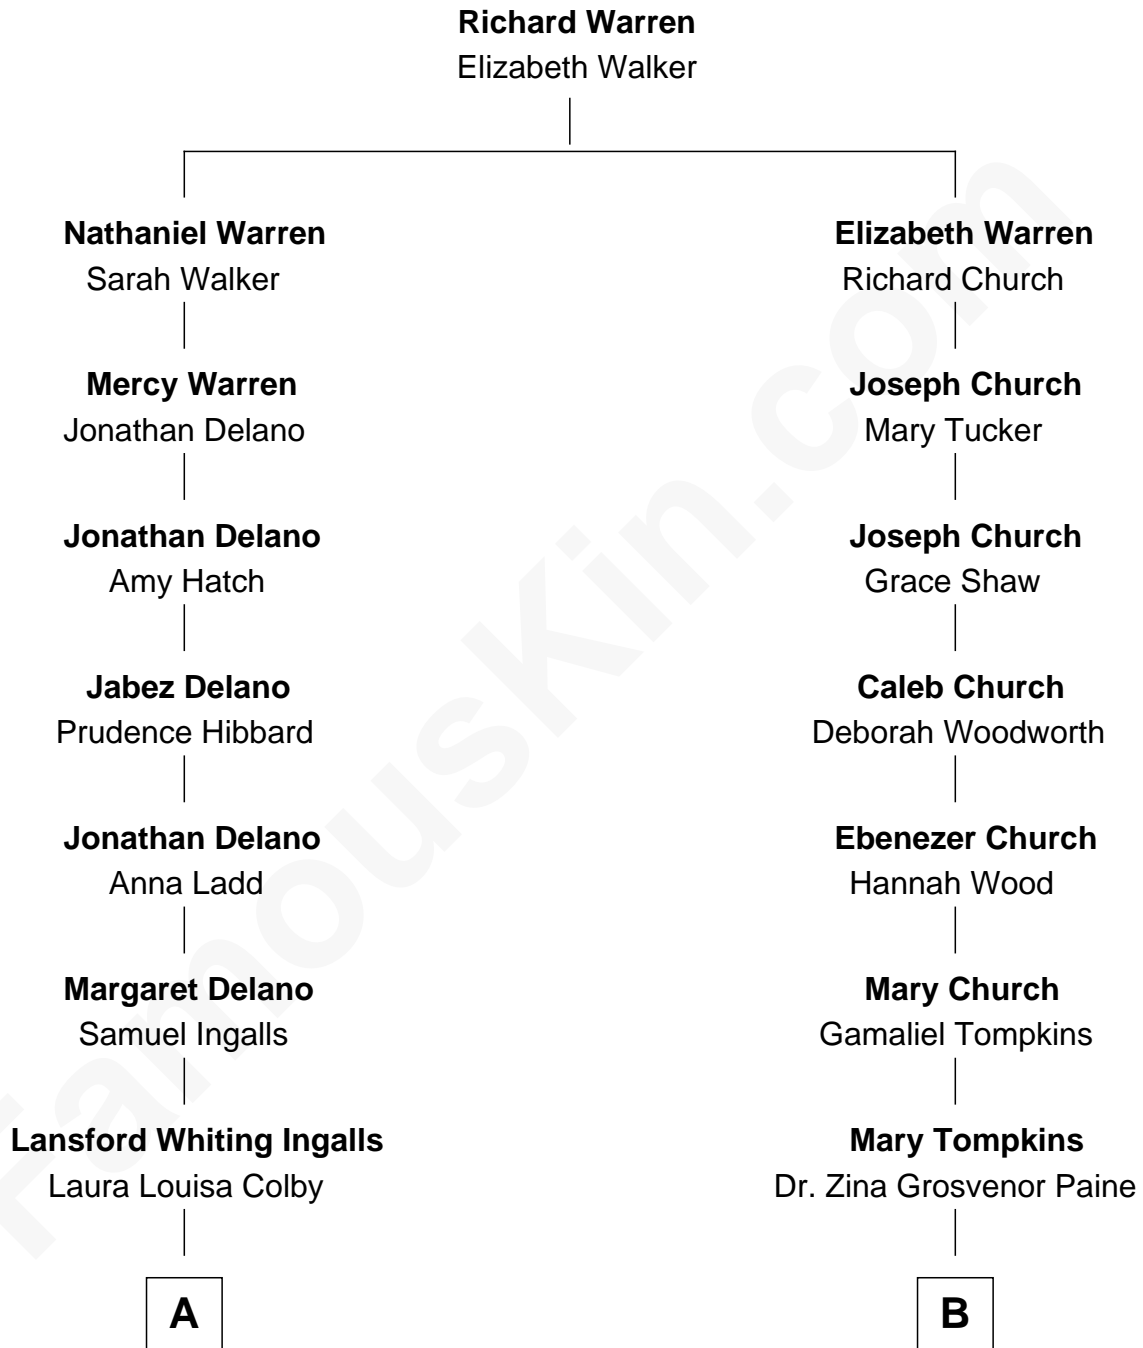

FamousKin.com

Relationship Chart of

Laura Ingalls-Wilder

Author of *Little House on the Prairie*

8th cousin 1 time removed of

Charles M. Dale

66th Governor of New Hampshire

A

Charles Phillip Ingalls

Caroline Lake Quiner

Laura Ingalls-Wilder

Author of Little House on the Prairie

B

Nathaniel Tompkins Paine

Martha Mariah Milby

Maud Paine

Fred Vernon Dale

Charles M. Dale

66th Governor of New Hampshire

FamousKin.com