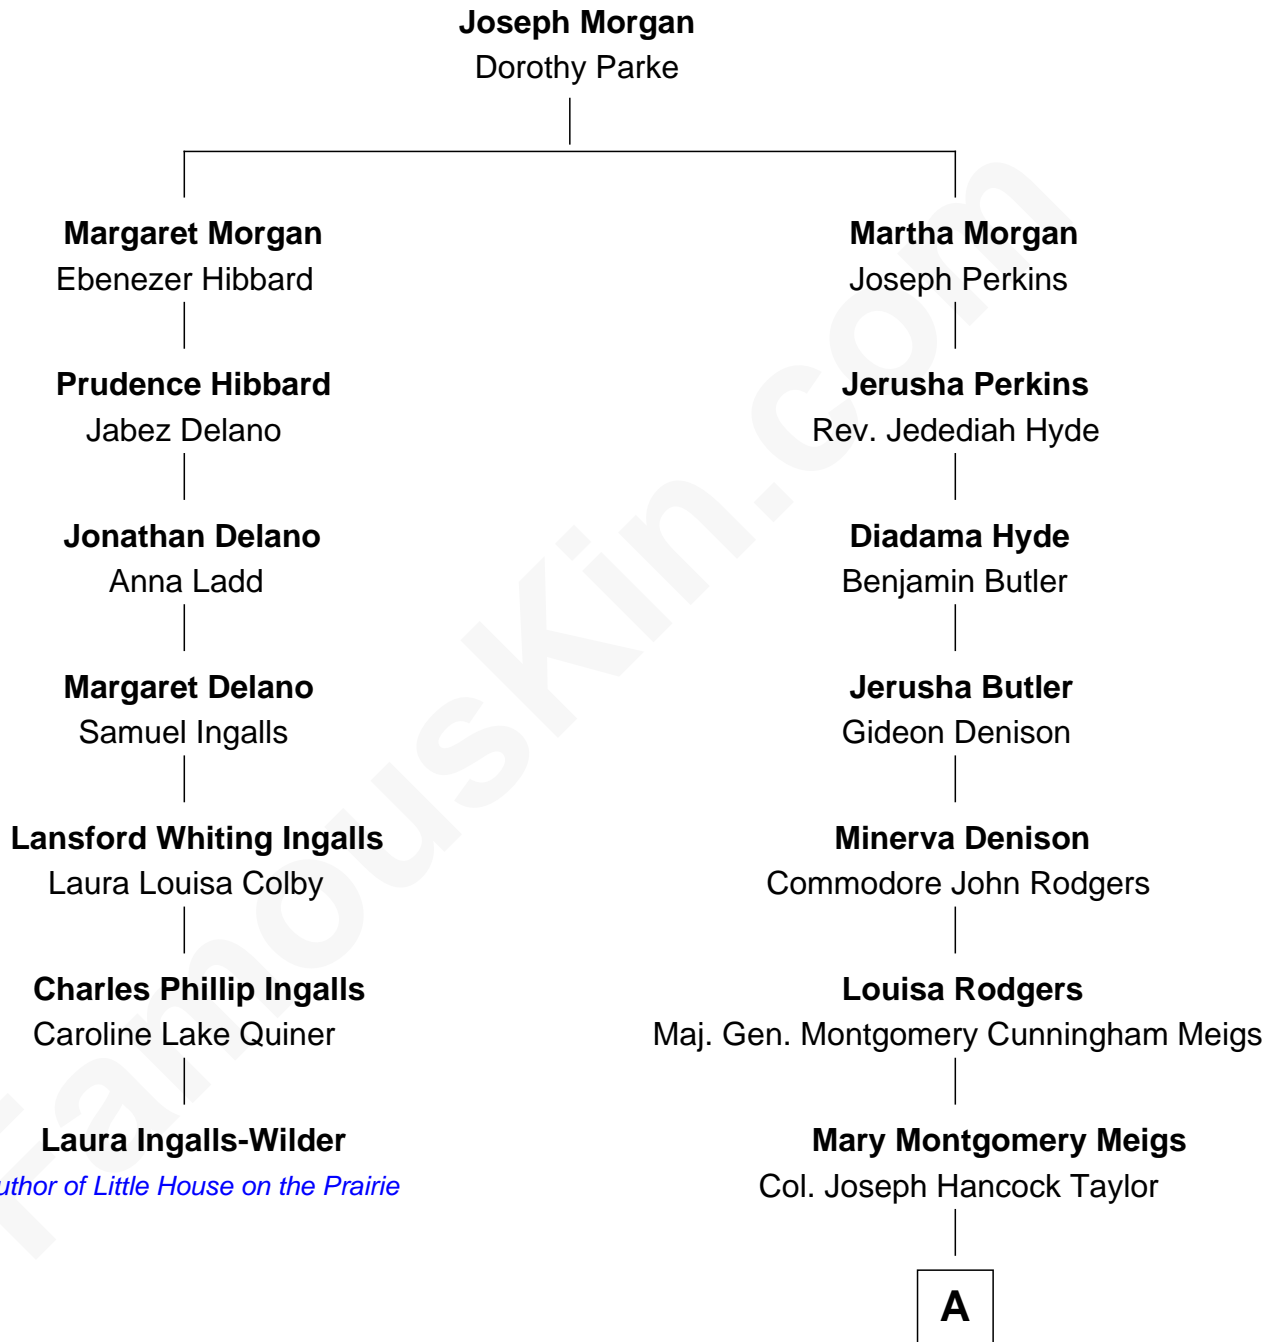

FamousKin.com

Relationship Chart of

Laura Ingalls-Wilder

Author of *Little House on the Prairie*

6th cousin 4 times removed of

Parker Stevenson

TV and Movie Actor

A

Evelyn Taylor

Eli Kirk Price

Philip Price

Sarah Meade Harrison

Sarah Meade Price

Richard Stevenson Parker

Parker Stevenson

TV and Movie Actor

FamousKin.com