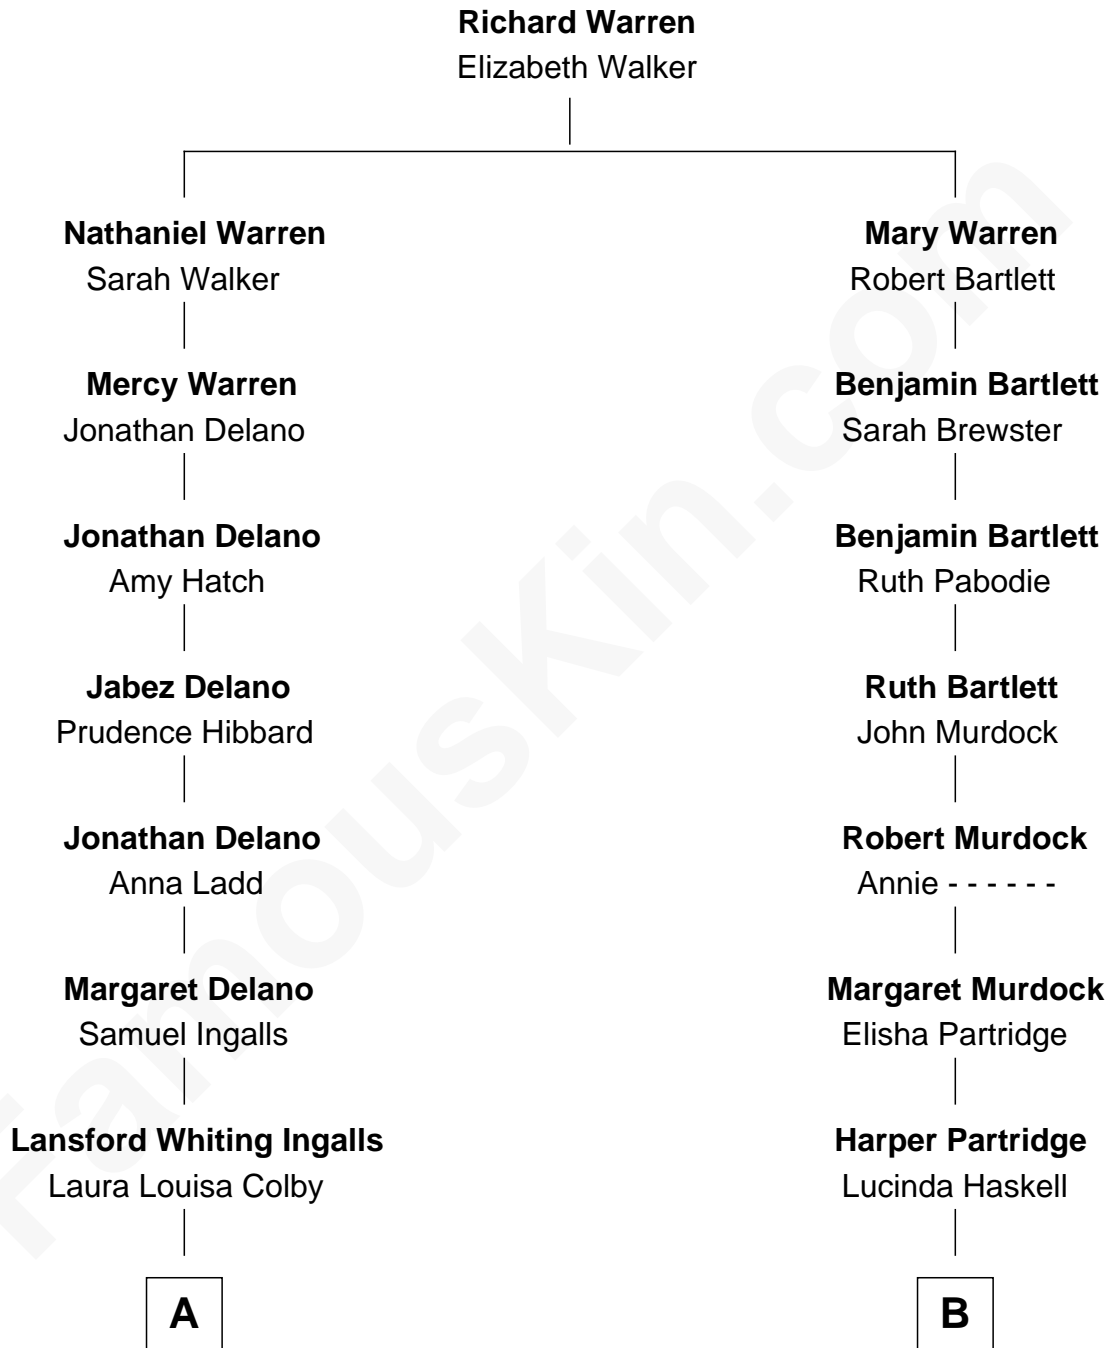

FamousKin.com

Relationship Chart of

Laura Ingalls-Wilder

Author of *Little House on the Prairie*

8th cousin 3 times removed of

Diane Brewster

TV and Movie Actress

A

Charles Phillip Ingalls
Caroline Lake Quiner

Laura Ingalls-Wilder
Author of Little House on the Prairie

B

Reuben R. Partridge
Annie Elizabeth Morrison

Jennie M. Partridge
William B. Sloane

Grace Anna Sloane
Reginald Raymond Brewster

Phillip Sloane Brewster
Geraldine Craddock

Diane Brewster
TV and Movie Actress