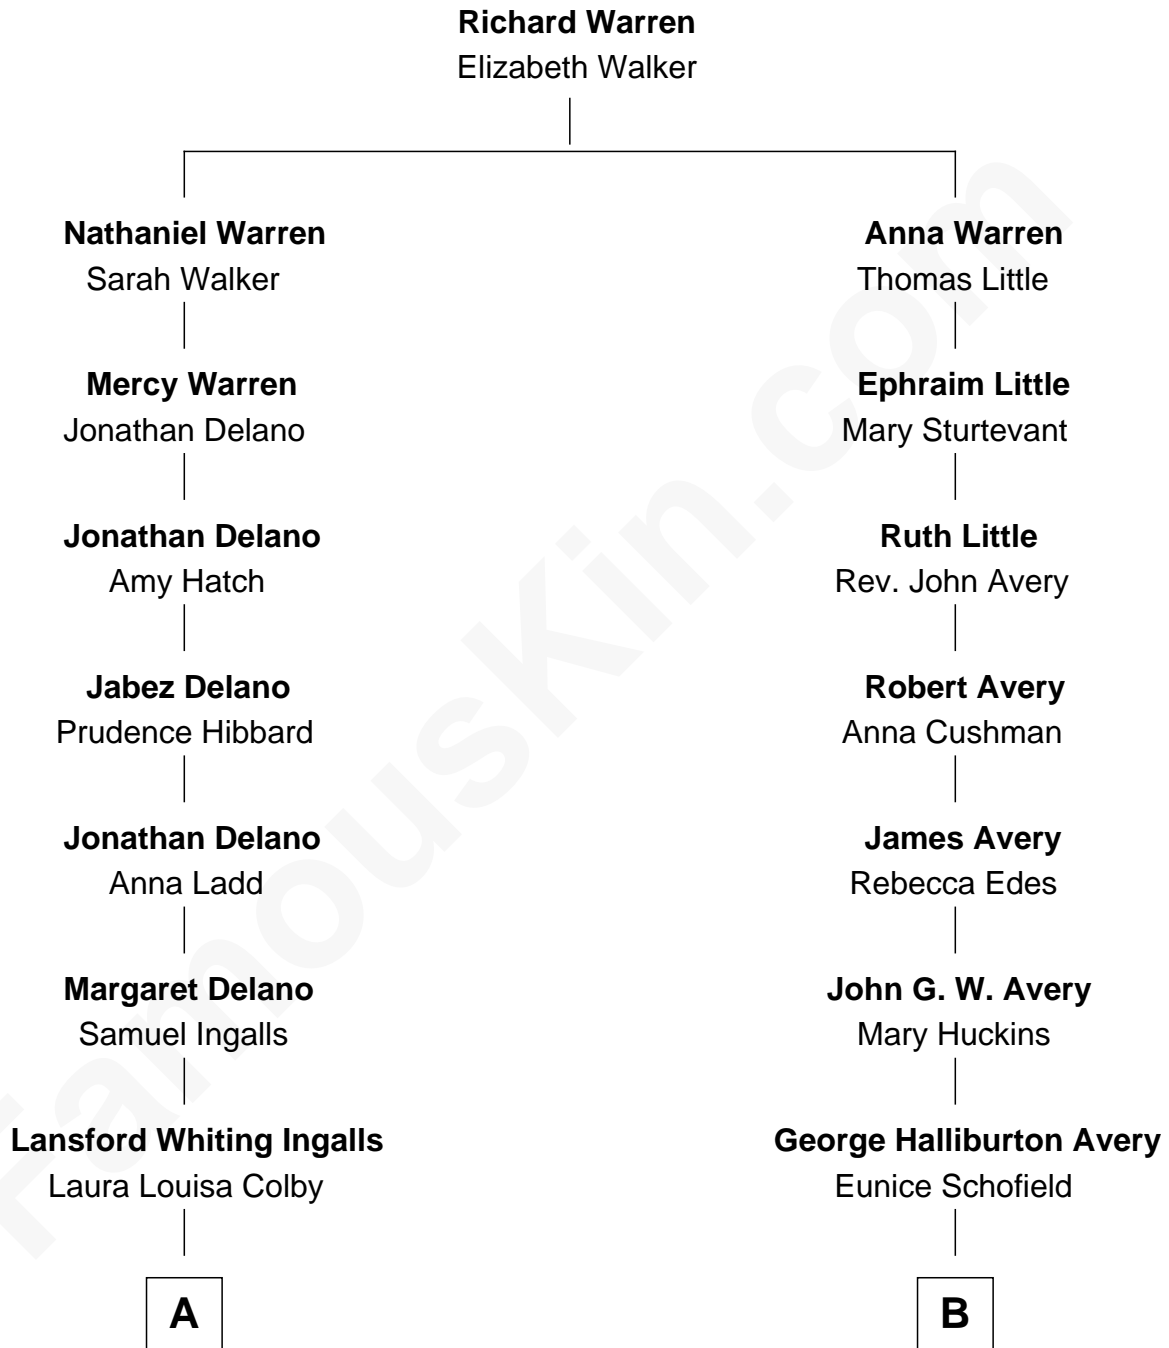

FamousKin.com

Relationship Chart of

Laura Ingalls-Wilder

Author of *Little House on the Prairie*

8th cousin of

Myron H. Avery

Co-Founder, *Appalachian Trail*

A

Charles Phillip Ingalls
Caroline Lake Quiner

Laura Ingalls-Wilder
Author of Little House on the Prairie

B

George Haliburton Avery
Myra Evelyn Bither

Myron H. Avery
Co-Founder, Appalachian Trail

FamousKin.com