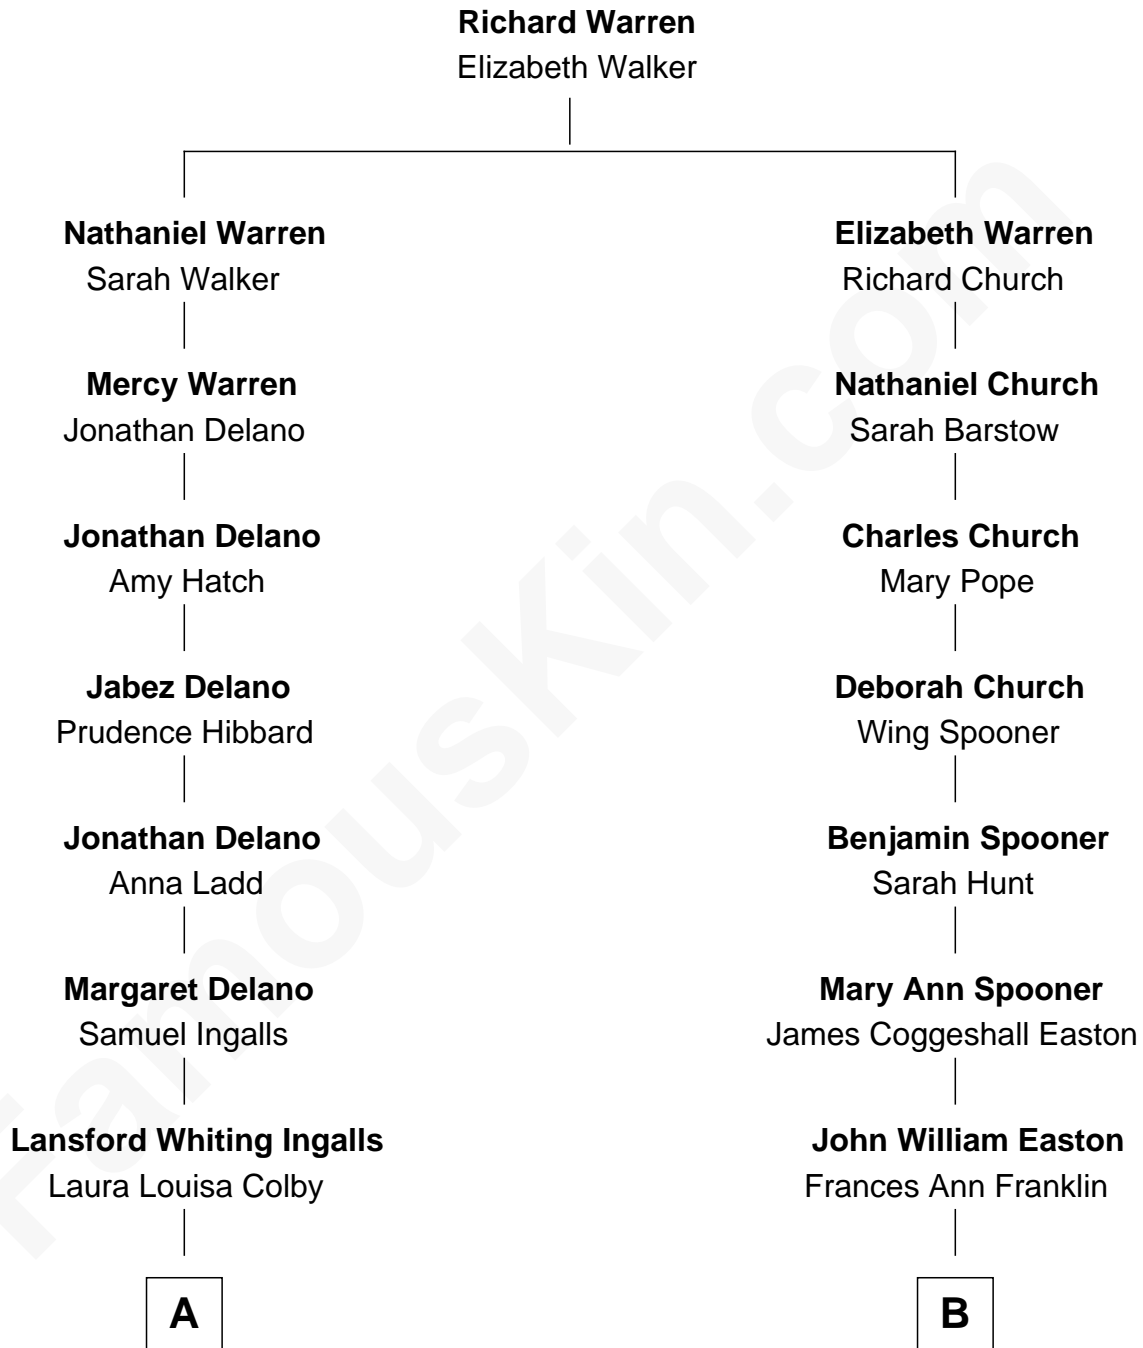

FamousKin.com

Relationship Chart of

Laura Ingalls-Wilder

Author of *Little House on the Prairie*

8th cousin 2 times removed of

Marilyn Monroe

Actress, Model, and Singer

A

Charles Phillip Ingalls

Caroline Lake Quiner

Laura Ingalls-Wilder

Author of Little House on the Prairie

B

Elizabeth Cutting Easton

William Congdon Tennant

Elizabeth Easton Tennant

Frederick Almy Gifford

Charles Stanley Gifford

Gladys Pearl Monroe

Marilyn Monroe

Actress, Model, and Singer

FamousKin.com