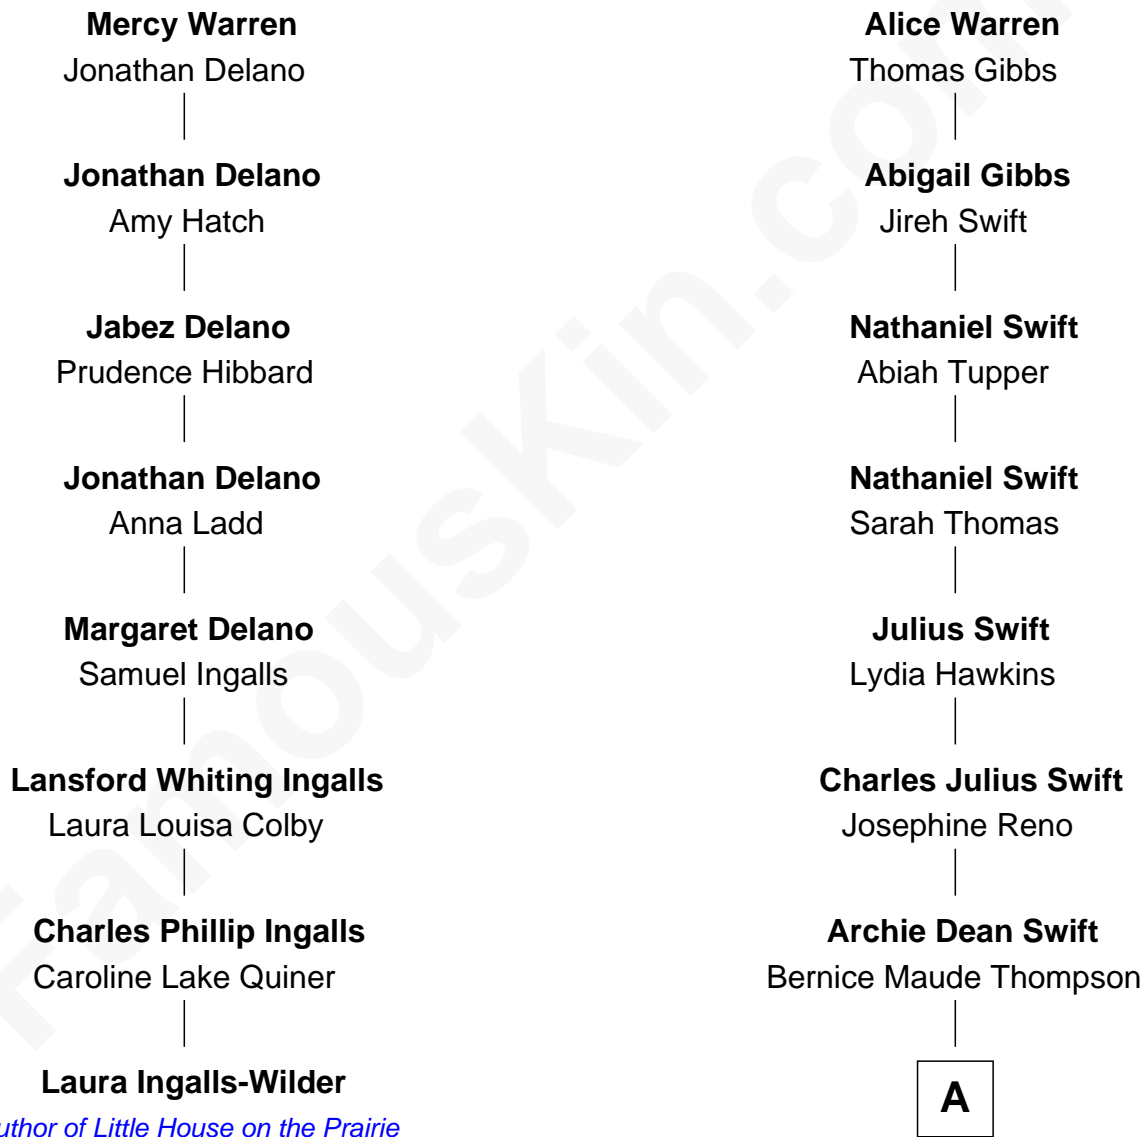

FamousKin.com

Relationship Chart of

Laura Ingalls-Wilder

Author of *Little House on the Prairie*

7th cousin 2 times removed of

Taylor Swift

Singer and Songwriter

Nathaniel Warren

Sarah Walker

A

Archie Dean Swift
Rose Baldi Douglas

Scott Kingsley Swift
Andrea G. Finlay

Taylor Swift
Singer and Songwriter

FamousKin.com