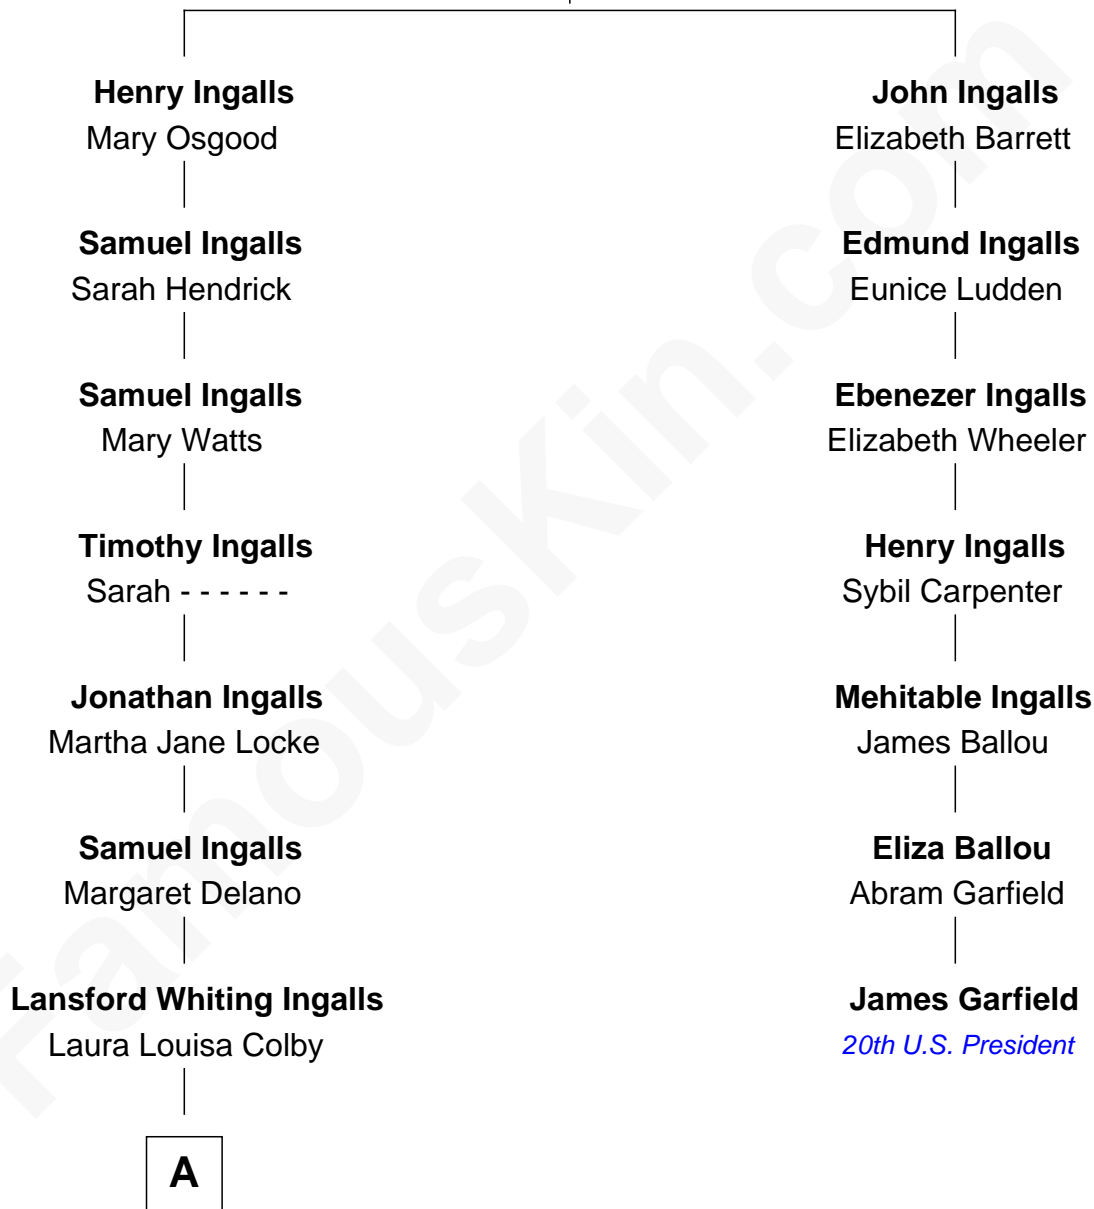

## Relationship Chart of

### Laura Ingalls-Wilder

Author of *Little House on the Prairie*

6th cousin 2 times removed of

**James Garfield**

20th U.S. President

**Edmund Ingalls**

Annis Telbe

A

Charles Phillip Ingalls

Caroline Lake Quiner

Laura Ingalls-Wilder

*Author of Little House on the Prairie*

FamousKin.com