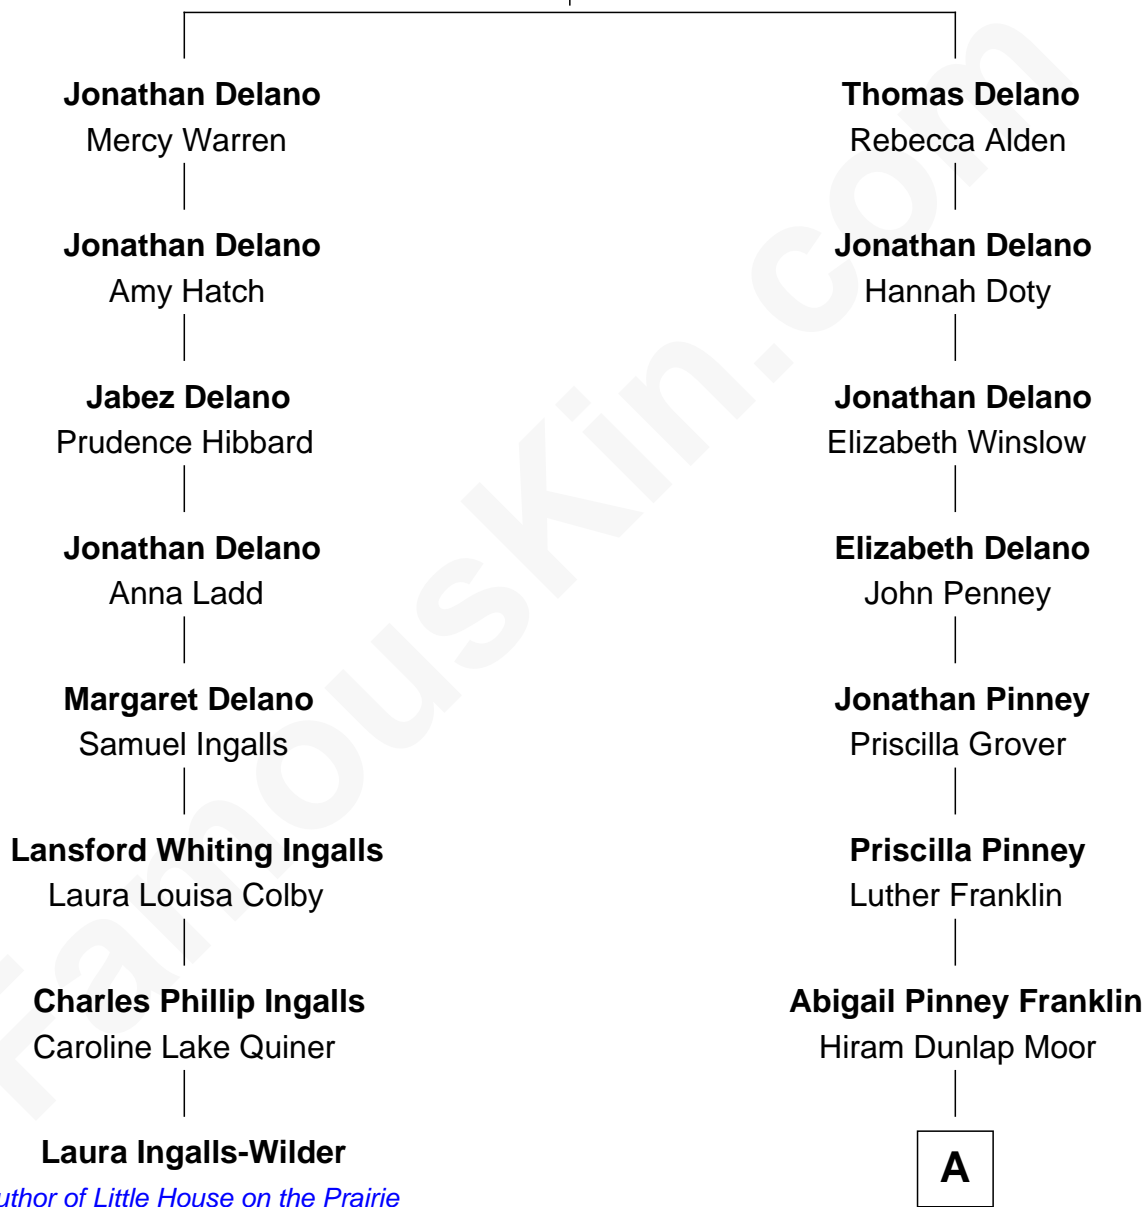

## Relationship Chart of

### Laura Ingalls-Wilder

Author of *Little House on the Prairie*

7th cousin 1 time removed of

**Calvin Coolidge**  
30th U.S. President

**Philip Delano**  
Hester Dewsbury

A

Victoria Josephine Moor  
Col. John Calvin Coolidge