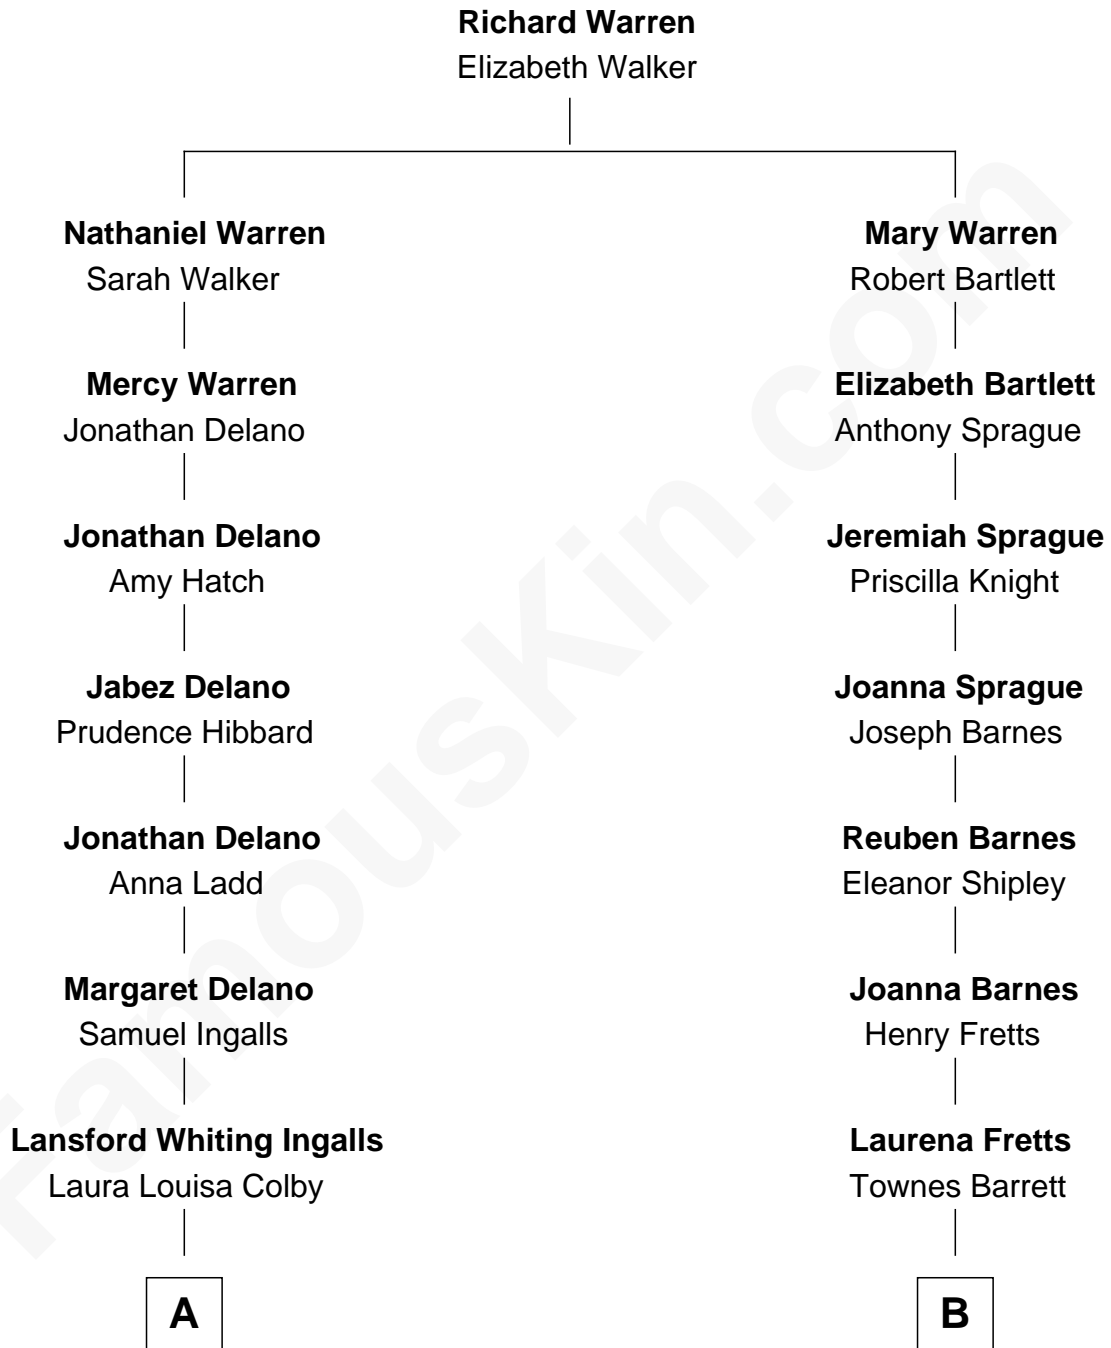

FamousKin.com

Relationship Chart of

Laura Ingalls-Wilder

Author of *Little House on the Prairie*

8th cousin of

Grace (Goodhue) Coolidge

First Lady of President Calvin Coolidge

A

Charles Phillip Ingalls

Caroline Lake Quiner

Laura Ingalls-Wilder

Author of Little House on the Prairie

B

Lemira A. Barrett

Andrew Issaclar Goodhue

Grace (Goodhue) Coolidge