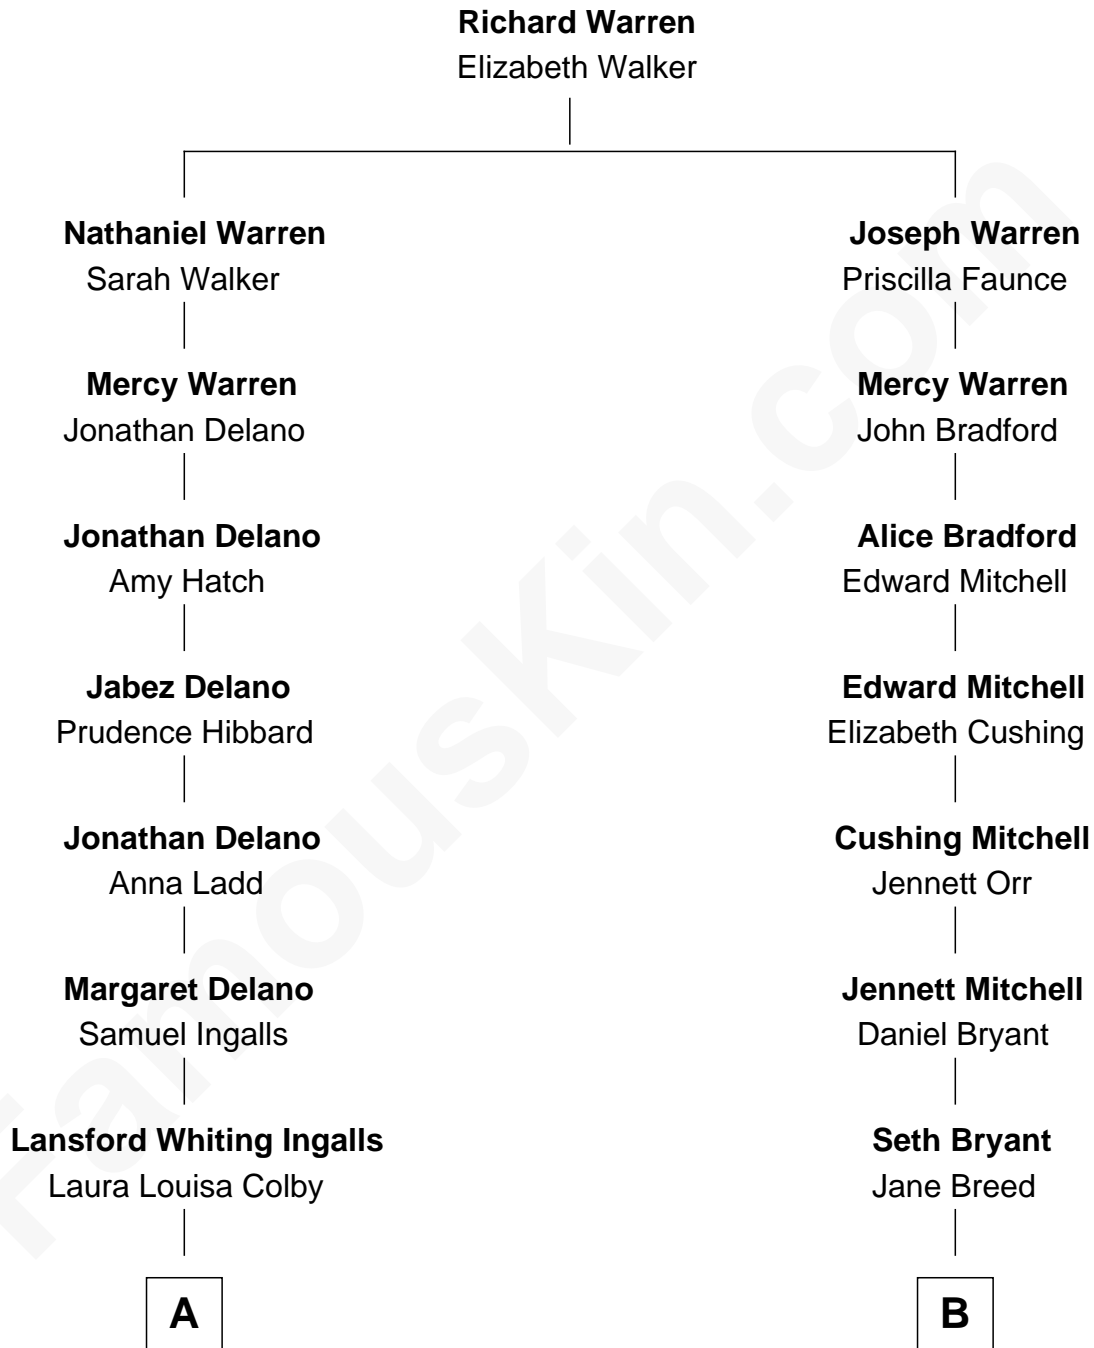

FamousKin.com

Relationship Chart of

Laura Ingalls-Wilder

Author of *Little House on the Prairie*

8th cousin of

James B. Conant

President of Harvard University

A

Charles Phillip Ingalls
Caroline Lake Quiner

Laura Ingalls-Wilder

Author of Little House on the Prairie

B

Jennett Orr Bryant
James Scott Conant

James B. Conant

President of Harvard University

FamousKin.com