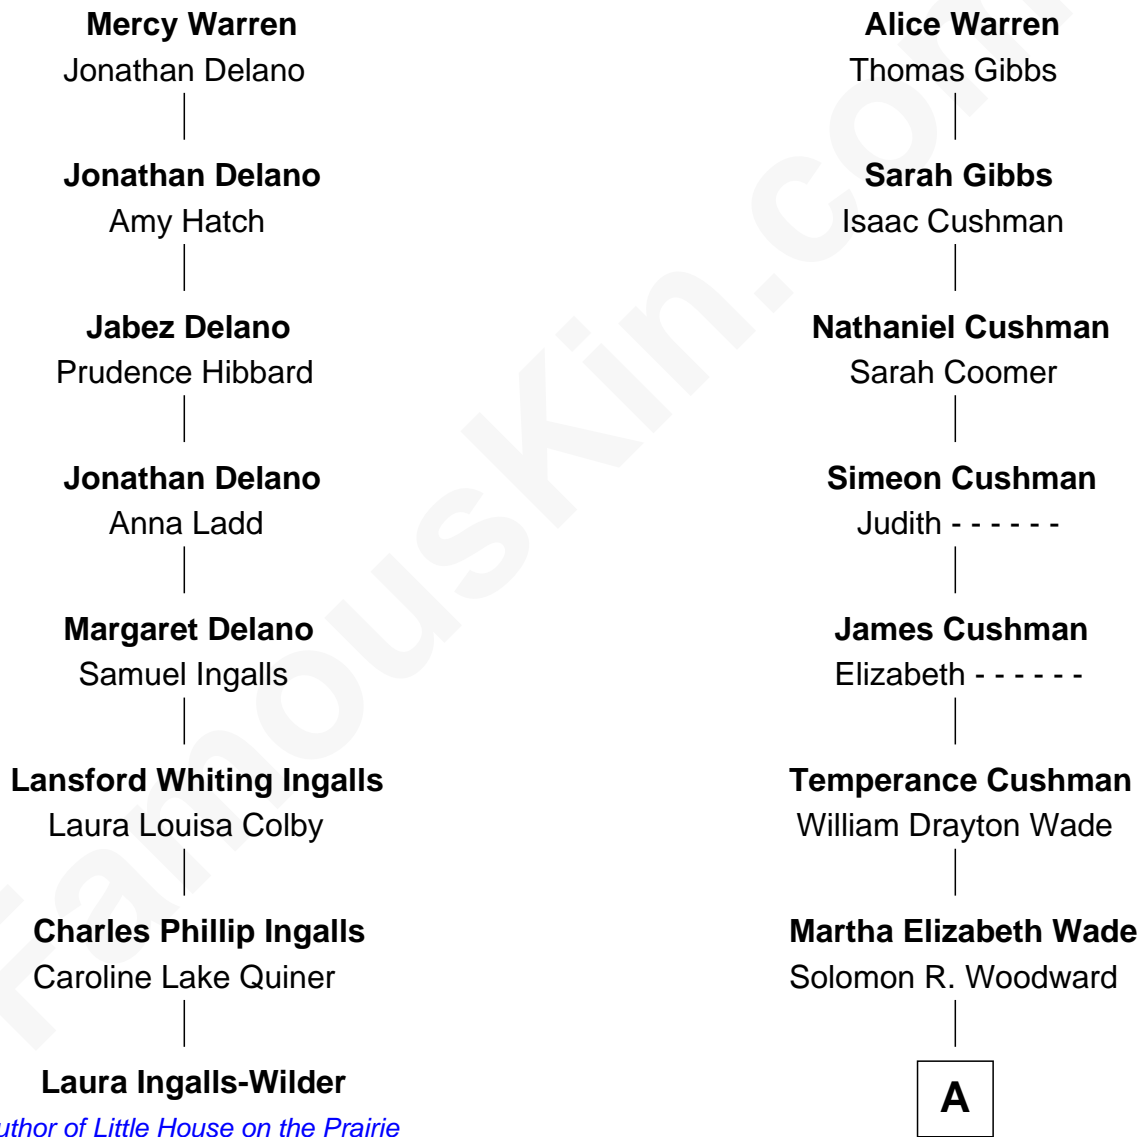

FamousKin.com

Relationship Chart of

Laura Ingalls-Wilder

Author of *Little House on the Prairie*

7th cousin 2 times removed of

Joanne Woodward

Movie Actress

Nathaniel Warren

Sarah Walker

A

—
Wade Woodward
Minnie Waunita Verdery

—
Wade Woodward
Elinor Gasque Trimmier

—
Joanne Woodward
Movie Actress

FamousKin.com