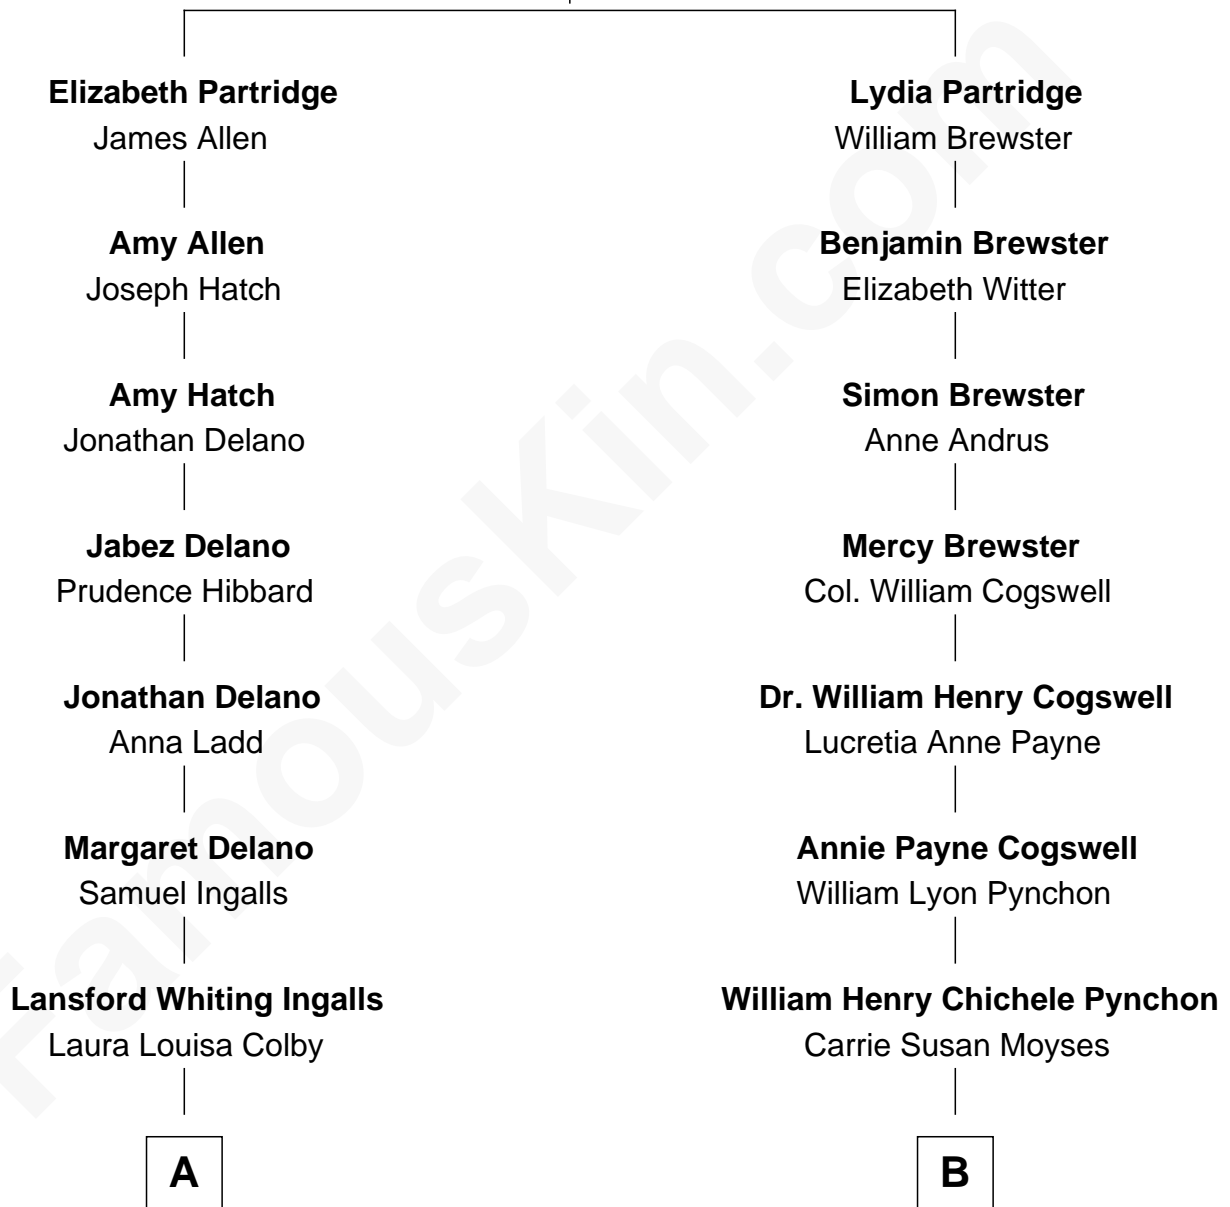

FamousKin.com

Relationship Chart of

Laura Ingalls-Wilder

Author of Little House on the Prairie

8th cousin of

Thomas Pynchon
American Novelist

George Partridge
Sarah Tracy

A

Charles Phillip Ingalls
Caroline Lake Quiner

Laura Ingalls-Wilder
Author of Little House on the Prairie

B

Thomas Ruggles Pynchon
Catherine Frances Bennett

Thomas Pynchon
Novelist

FamousKin.com