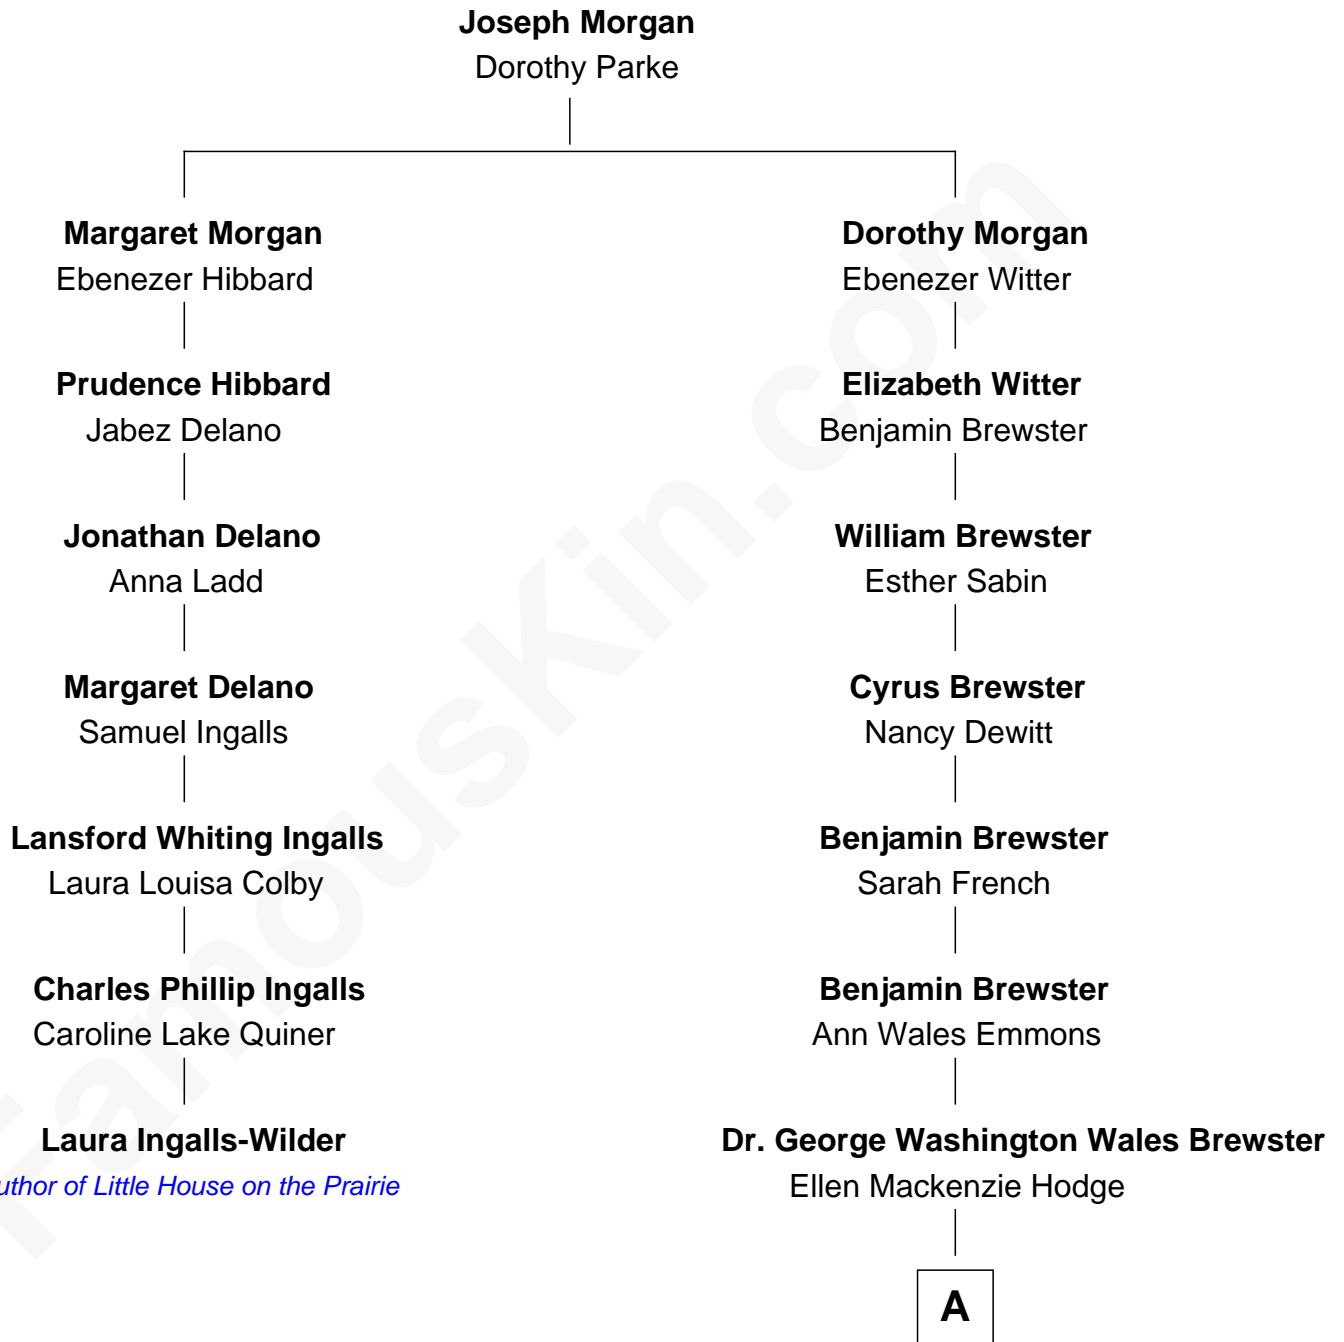

FamousKin.com

Relationship Chart of

Laura Ingalls-Wilder

Author of *Little House on the Prairie*

6th cousin 3 times removed of

Paget Brewster
TV Actress

A

George Washington Wales Brewster

Joan Ryerson

Galen Brewster

Hathaway Tew

Paget Brewster

TV Actress

FamousKin.com