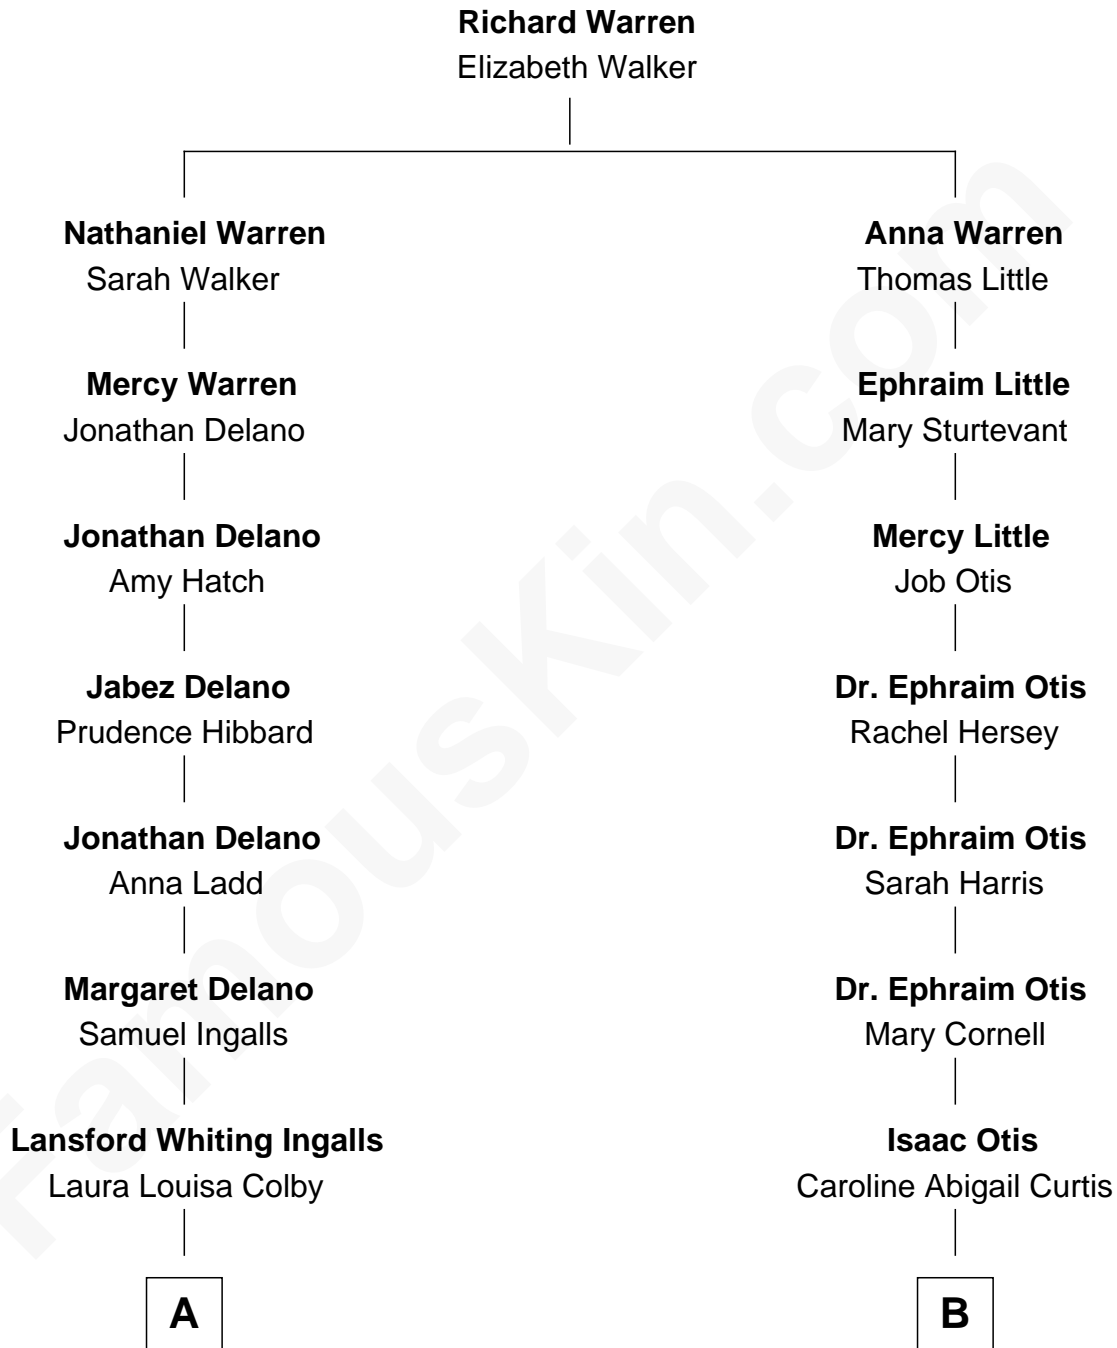

FamousKin.com

Relationship Chart of

Laura Ingalls-Wilder

Author of *Little House on the Prairie*

8th cousin 1 time removed of

Amelia Earhart
Aviation Pioneer

A

Charles Phillip Ingalls
Caroline Lake Quiner

Laura Ingalls-Wilder
Author of Little House on the Prairie

B

Alfred Gideon Otis
Amelia Josephine Harres

Amelia Otis
Edwin Stanton Earhart

Amelia Earhart
Aviation Pioneer

FamousKin.com